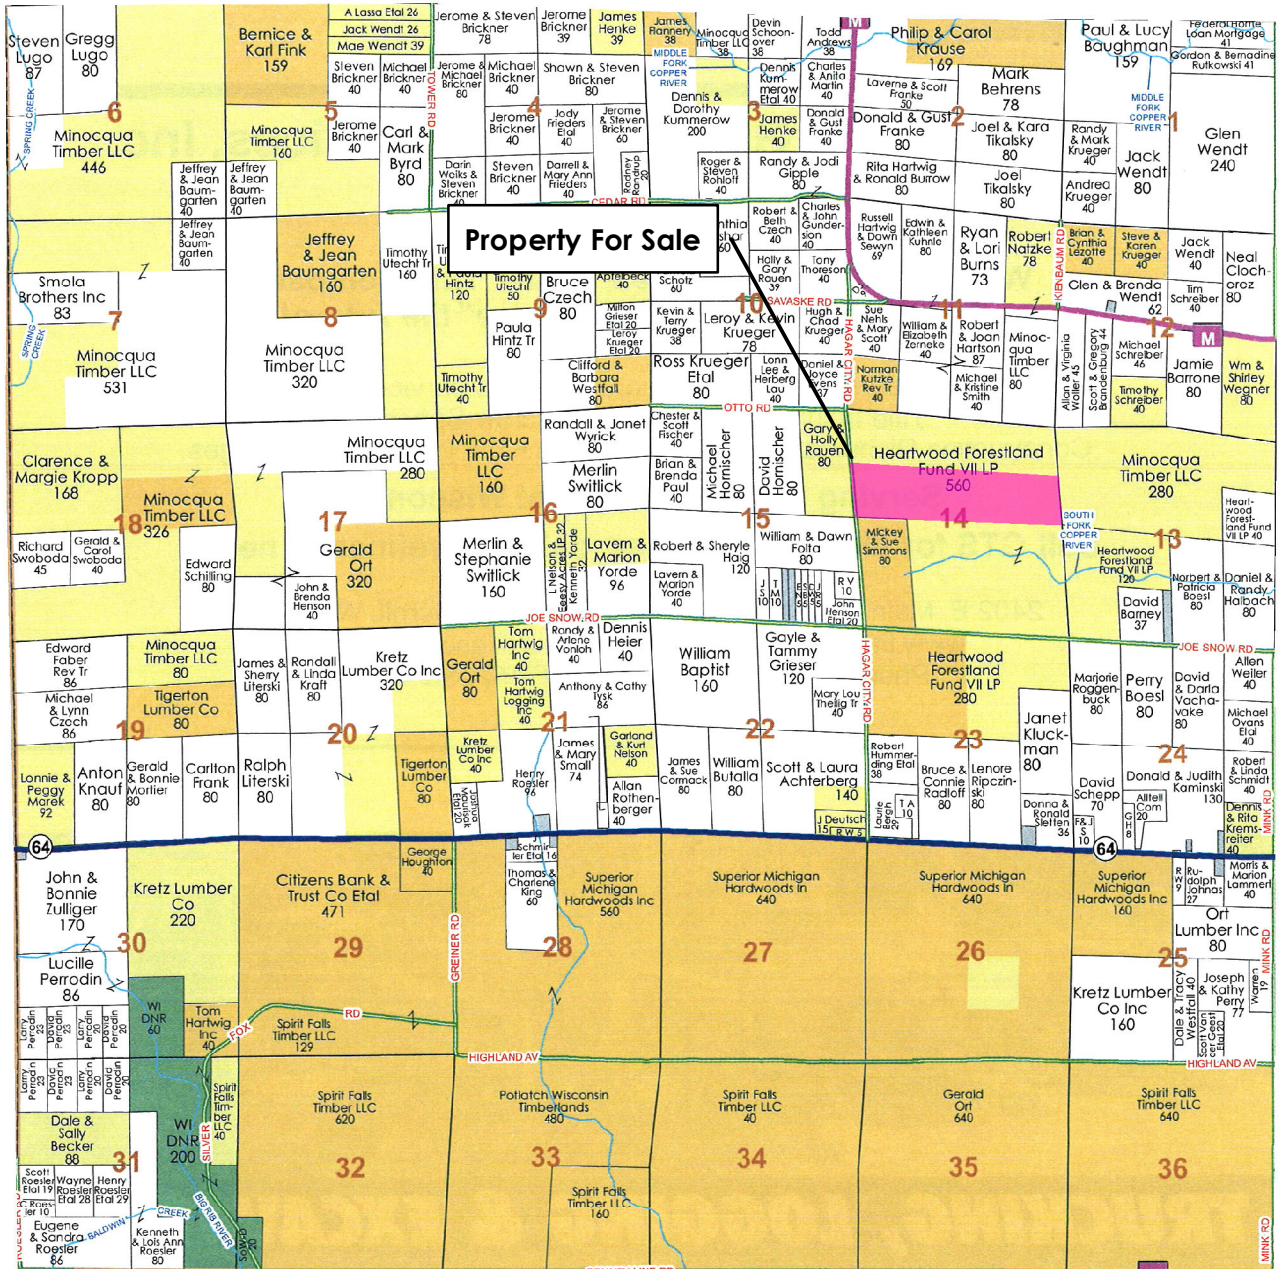

Property for Sale
Part of Sec. 14, T31N-R4E
Lincoln Co., WI

Property Location Map

Map Disclaimer:

This map is intended to provide a visual representation of property and geographic features. It is not a legal survey but a depiction of the property based on reasonably available information suitable for the intended purposes. This map shows the approximate relative location of property boundaries but was not prepared by a professional land surveyor. The use of this map is limited to applications consistent with the intent and accuracy of the map and source data. It may not be sufficient or appropriate for legal, engineering, or surveying purposes. No guarantees or warranties are expressed. This map is not a survey of the actual boundary of any property this map depicts.