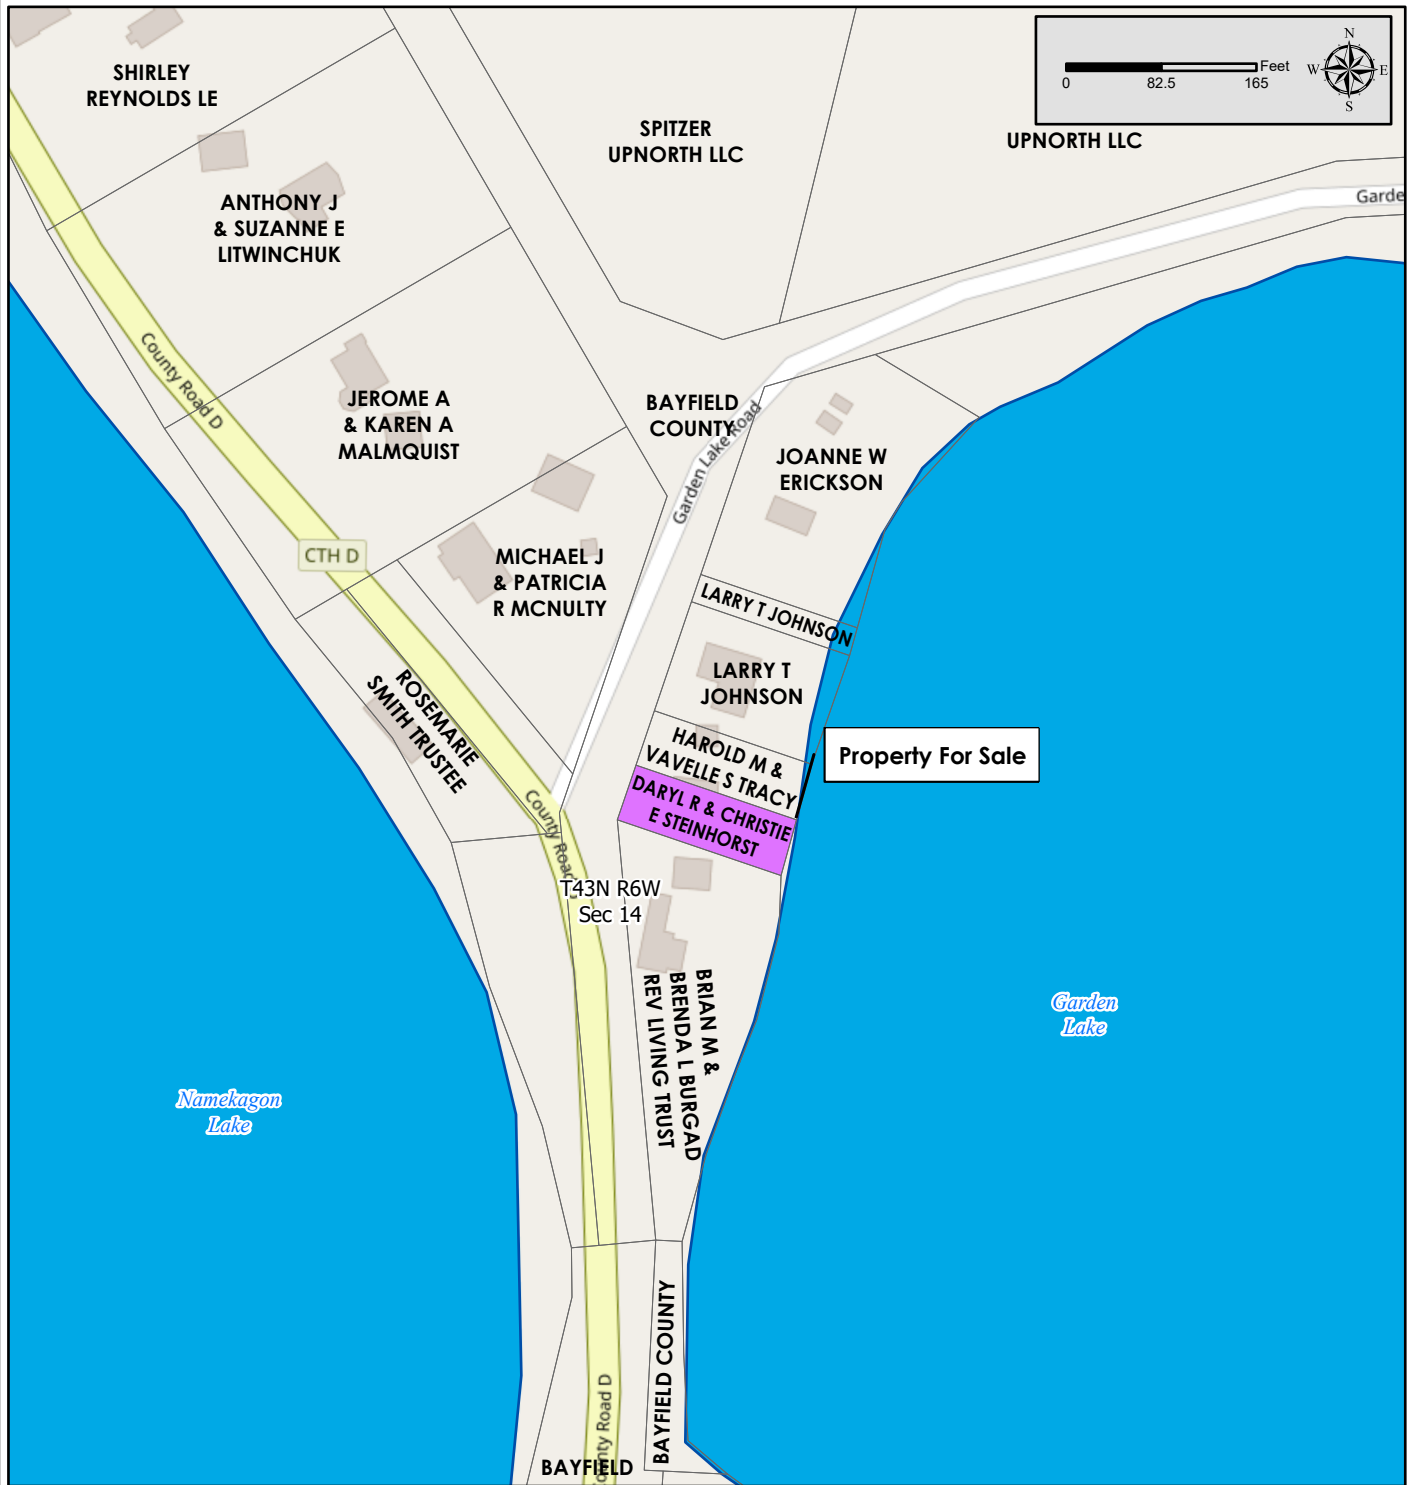

Property for Sale
Part of Sec. 14, T43N-R6W
Bayfield Co., Wisconsin

Property Location Map

Map Disclaimer:

This map is intended to provide a visual representation of property and geographic features. It is not a legal survey but a depiction of the property based on reasonably available information suitable for the intended purposes. This map shows the approximate relative location of property boundaries but was not prepared by a professional land surveyor. The use of this map is limited to applications consistent with the intent and accuracy of the map and source data. It may not be sufficient or appropriate for legal, engineering, or surveying purposes. No guarantees or warranties are expressed. This map is not a survey of the actual boundary of any property this map depicts.