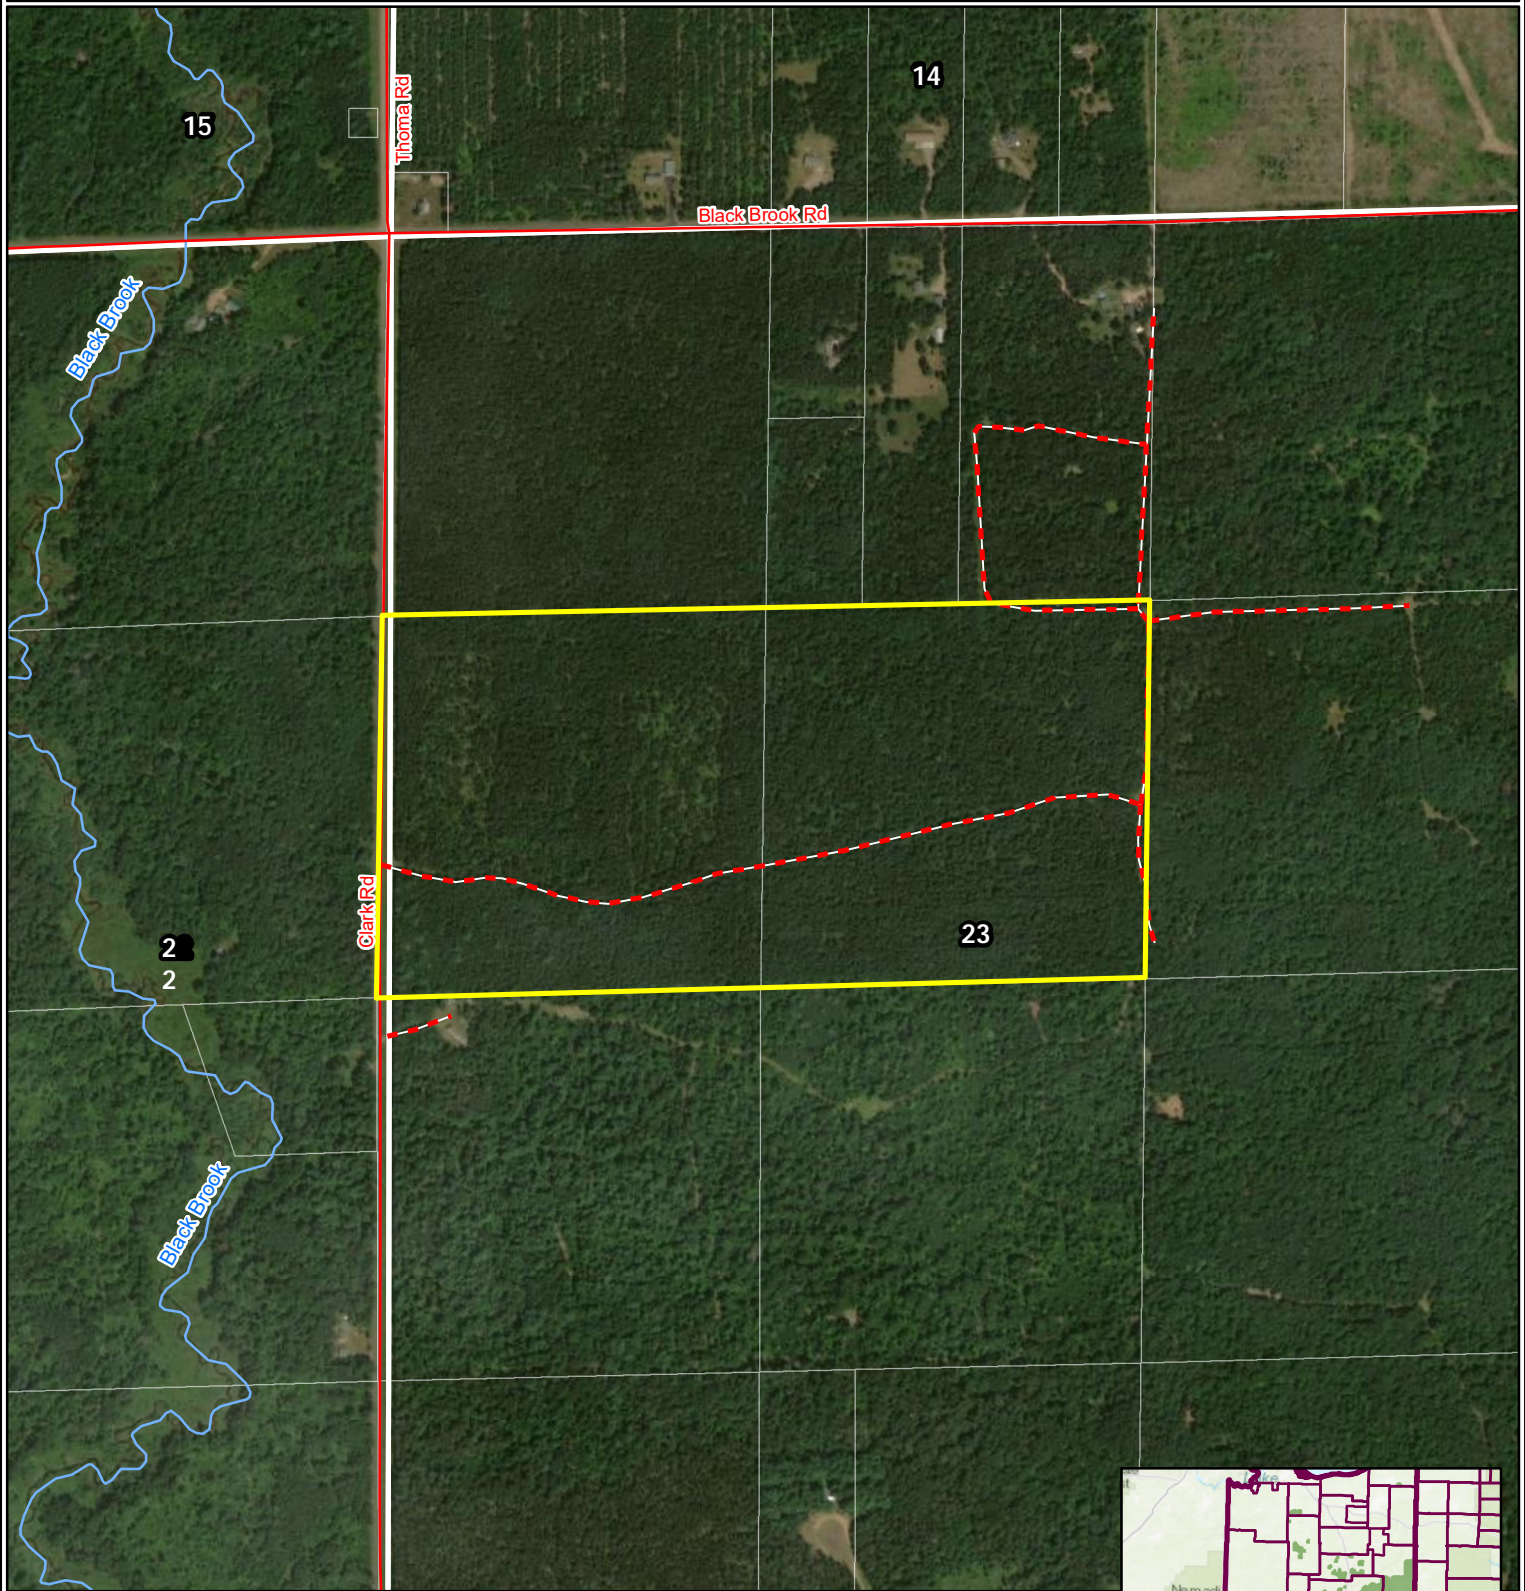

Brokerage Sale Map - Brule River LLC
Tract BV5513/Sale #33
Part of Section 23, T39N-R17W
Town Of Lincoln, Burnett Co., WI

Listing Price $138,426.75
Price Per Acre $1,730.33
80 Acres

January 2021

Legend
Sale Boundary