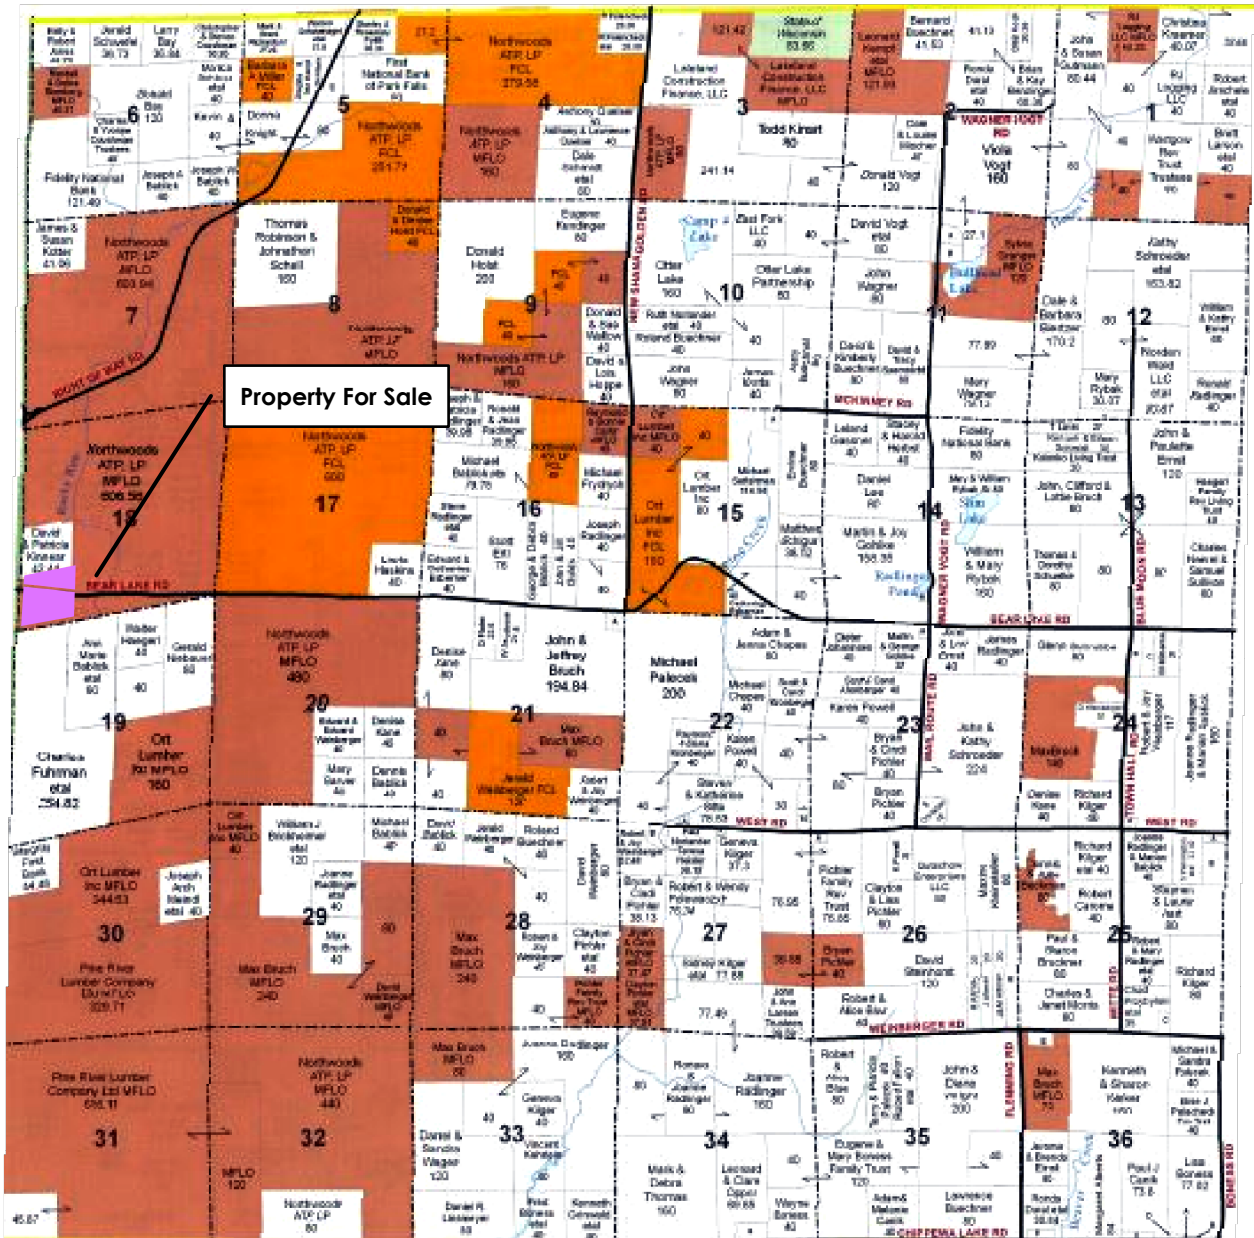

Property for Sale
Part of Sec. 18, T41N-R2W
Ashland Co., Wisconsin

Property Location Map

Map Disclaimer:

This map is intended to provide a visual representation of property and geographic features. It is not a legal survey but a depiction of the property based on reasonably available information suitable for the intended purposes. This map shows the approximate relative location of property boundaries but was not prepared by a professional land surveyor. The use of this map is limited to applications consistent with the intent and accuracy of the map and source data. It may not be sufficient or appropriate for legal, engineering, or surveying purposes. No guarantees or warranties are expressed. This map is not a survey of the actual boundary of any property this map depicts.