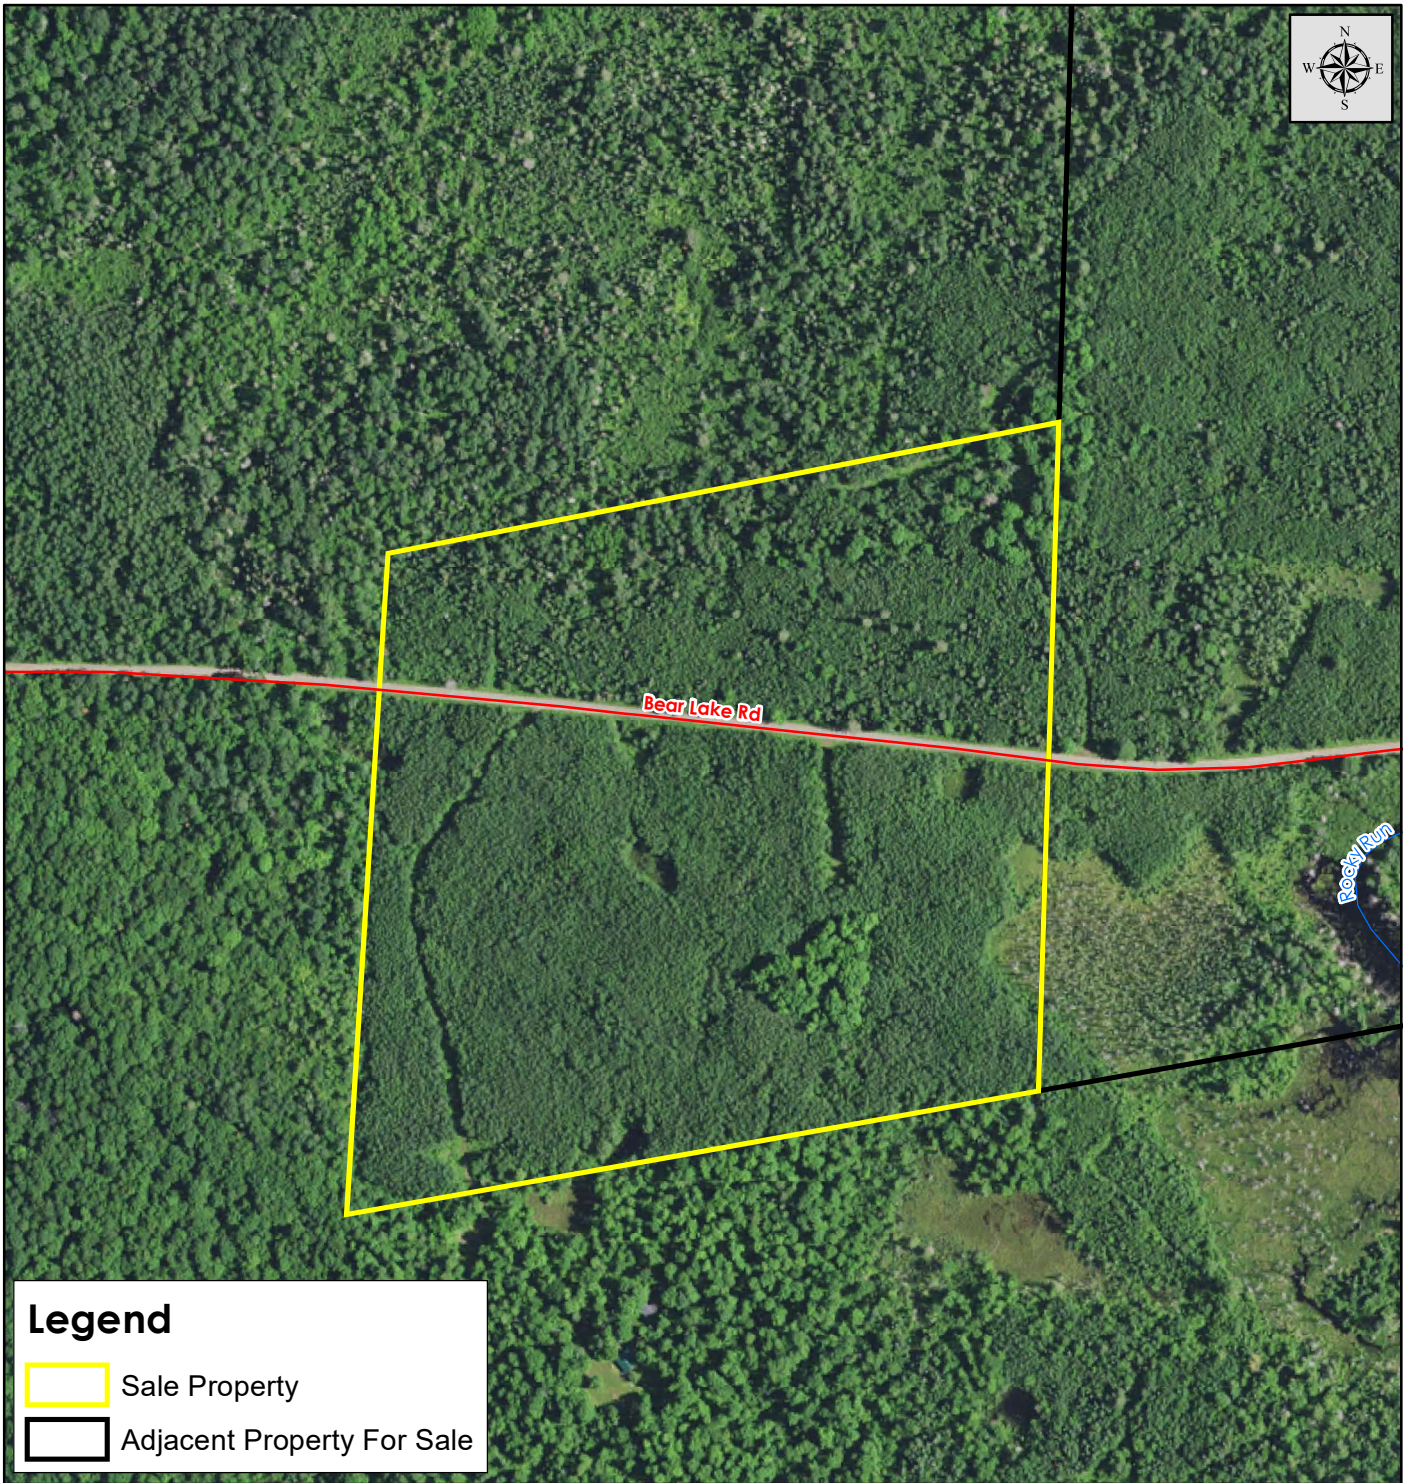

Sale 12658-13  
42.81 Acres  
Bear Lake Tract  
Part of Sec 18, T41N-R2W  
Ashland Co., WI

2020 NAIP Imagery

### Legend

-  Sale Property
-  Adjacent Property For Sale

Map Disclaimer:  
This map is intended to provide a visual representation of property and geographic features. It is not a legal survey but a depiction of the property based on reasonably available information suitable for the intended purposes. This map shows the approximate relative location of property boundaries but was not prepared by a professional land surveyor. The use of this map is limited to applications consistent with the intent and accuracy of the map and source data. It may not be sufficient or appropriate for legal, engineering, or surveying purposes. No guarantees or warranties are expressed. This map is not a survey of the actual boundary of any property this map depicts.