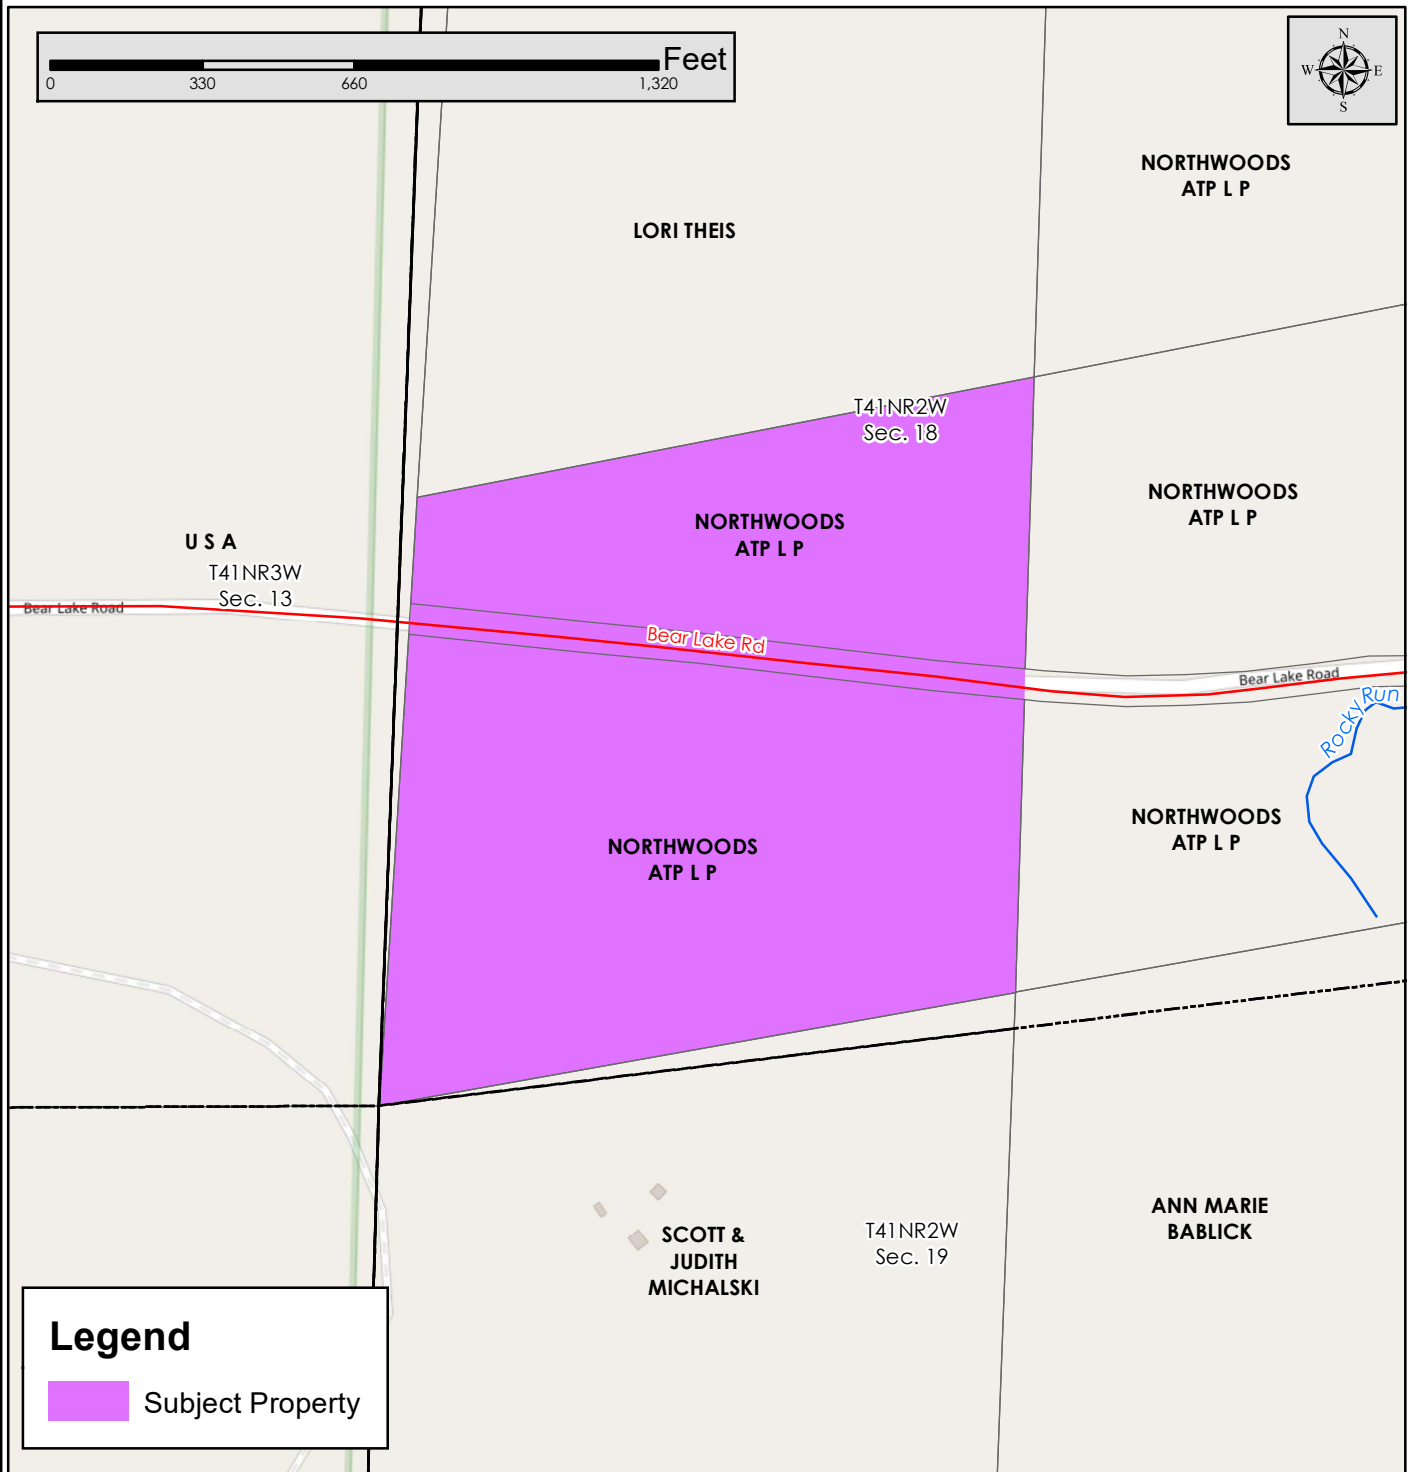

Sale 12658-13  
Bear Lake Tract  
Part of Sec. 18, T41N-R2W  
Ashland Co., WI

Property Location Map

1 inch = 417 feet

**Legend**

 Subject Property

Map Disclaimer:  
This map is intended to provide a visual representation of property and geographic features. It is not a legal survey but a depiction of the property based on reasonably available information suitable for the intended purposes. This map shows the approximate relative location of property boundaries but was not prepared by a professional land surveyor. The use of this map is limited to applications consistent with the intent and accuracy of the map and source data. It may not be sufficient or appropriate for legal, engineering, or surveying purposes. No guarantees or warranties are expressed. This map is not a survey of the actual boundary of any property this map depicts.