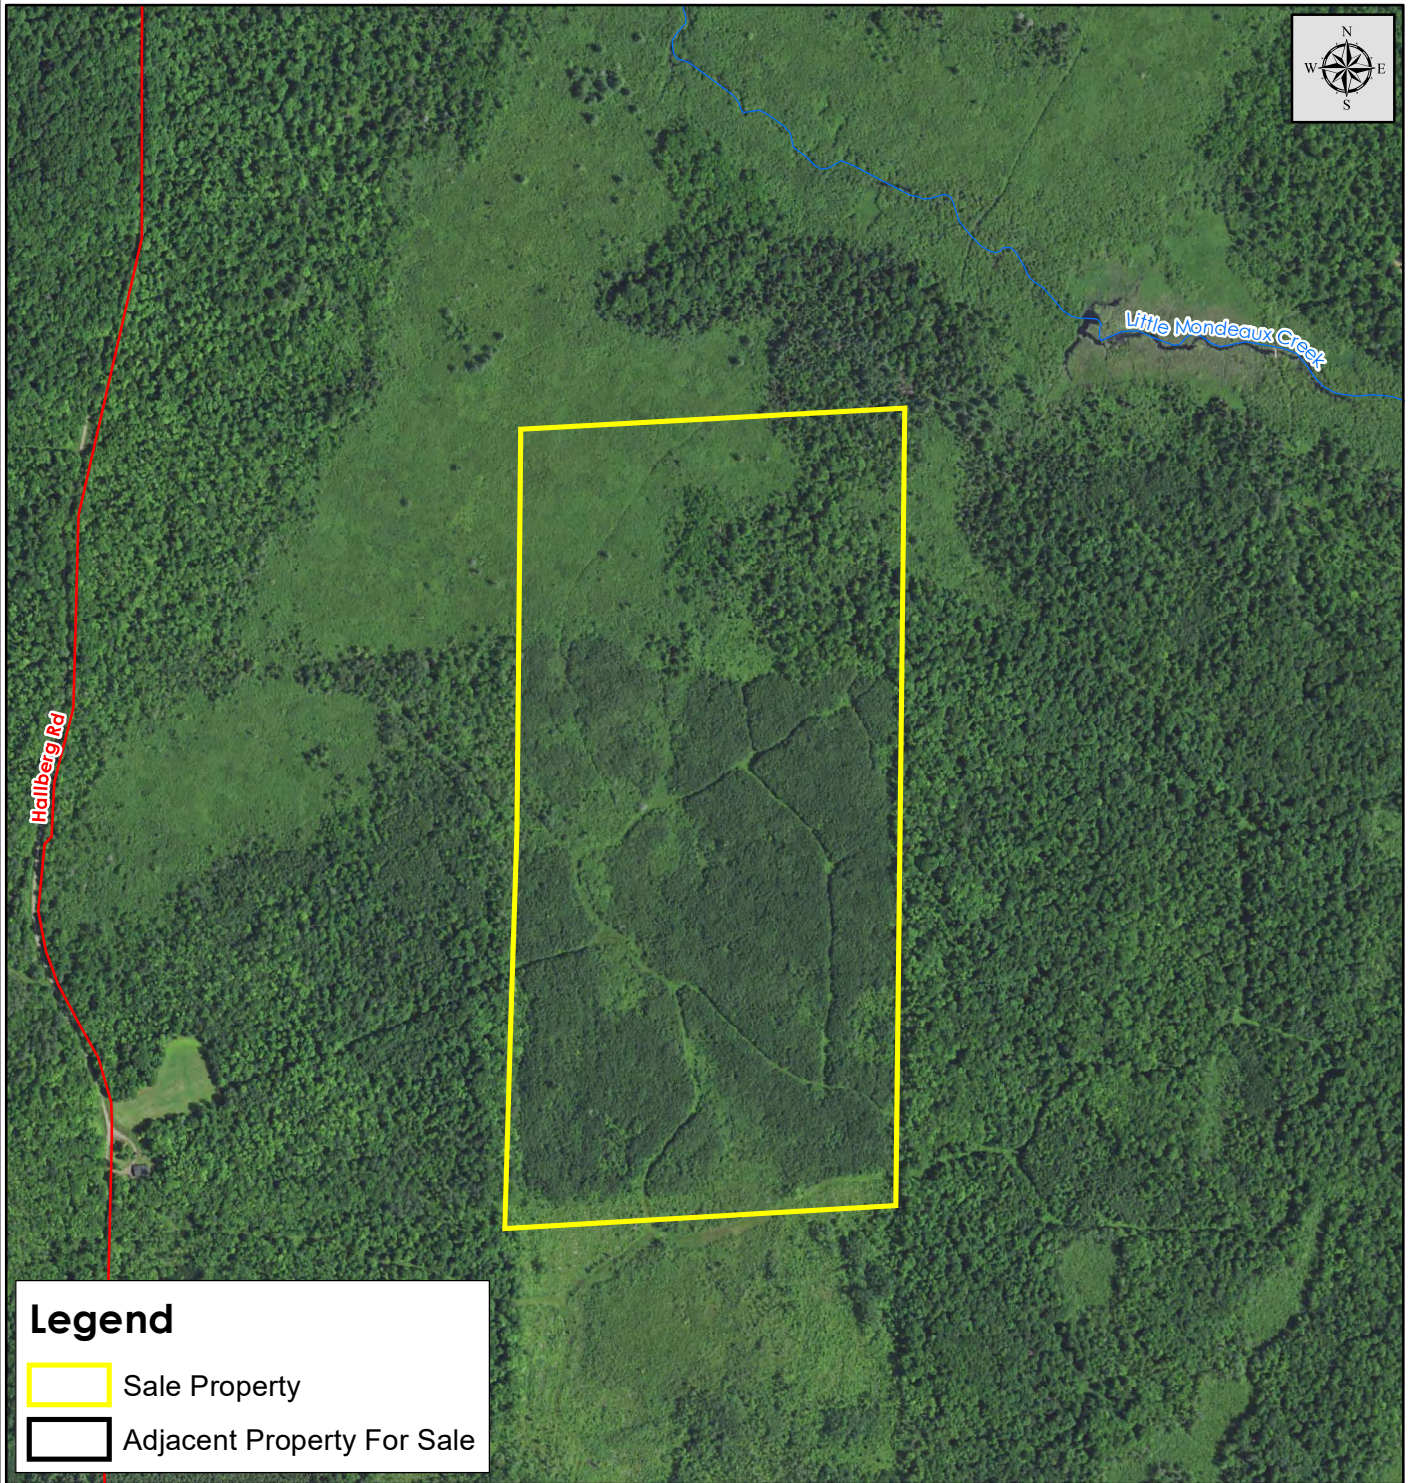

Sale 12680-1
80 Acres
Hallberg Tract
Part of Sec 28 & 33, T34N-R1E
Price Co., WI

2020 NAIP Imagery

Legend

-  Sale Property
-  Adjacent Property For Sale

Map Disclaimer:
This map is intended to provide a visual representation of property and geographic features. It is not a legal survey but a depiction of the property based on reasonably available information suitable for the intended purposes. This map shows the approximate relative location of property boundaries but was not prepared by a professional land surveyor. The use of this map is limited to applications consistent with the intent and accuracy of the map and source data. It may not be sufficient or appropriate for legal, engineering, or surveying purposes. No guarantees or warranties are expressed. This map is not a survey of the actual boundary of any property this map depicts.