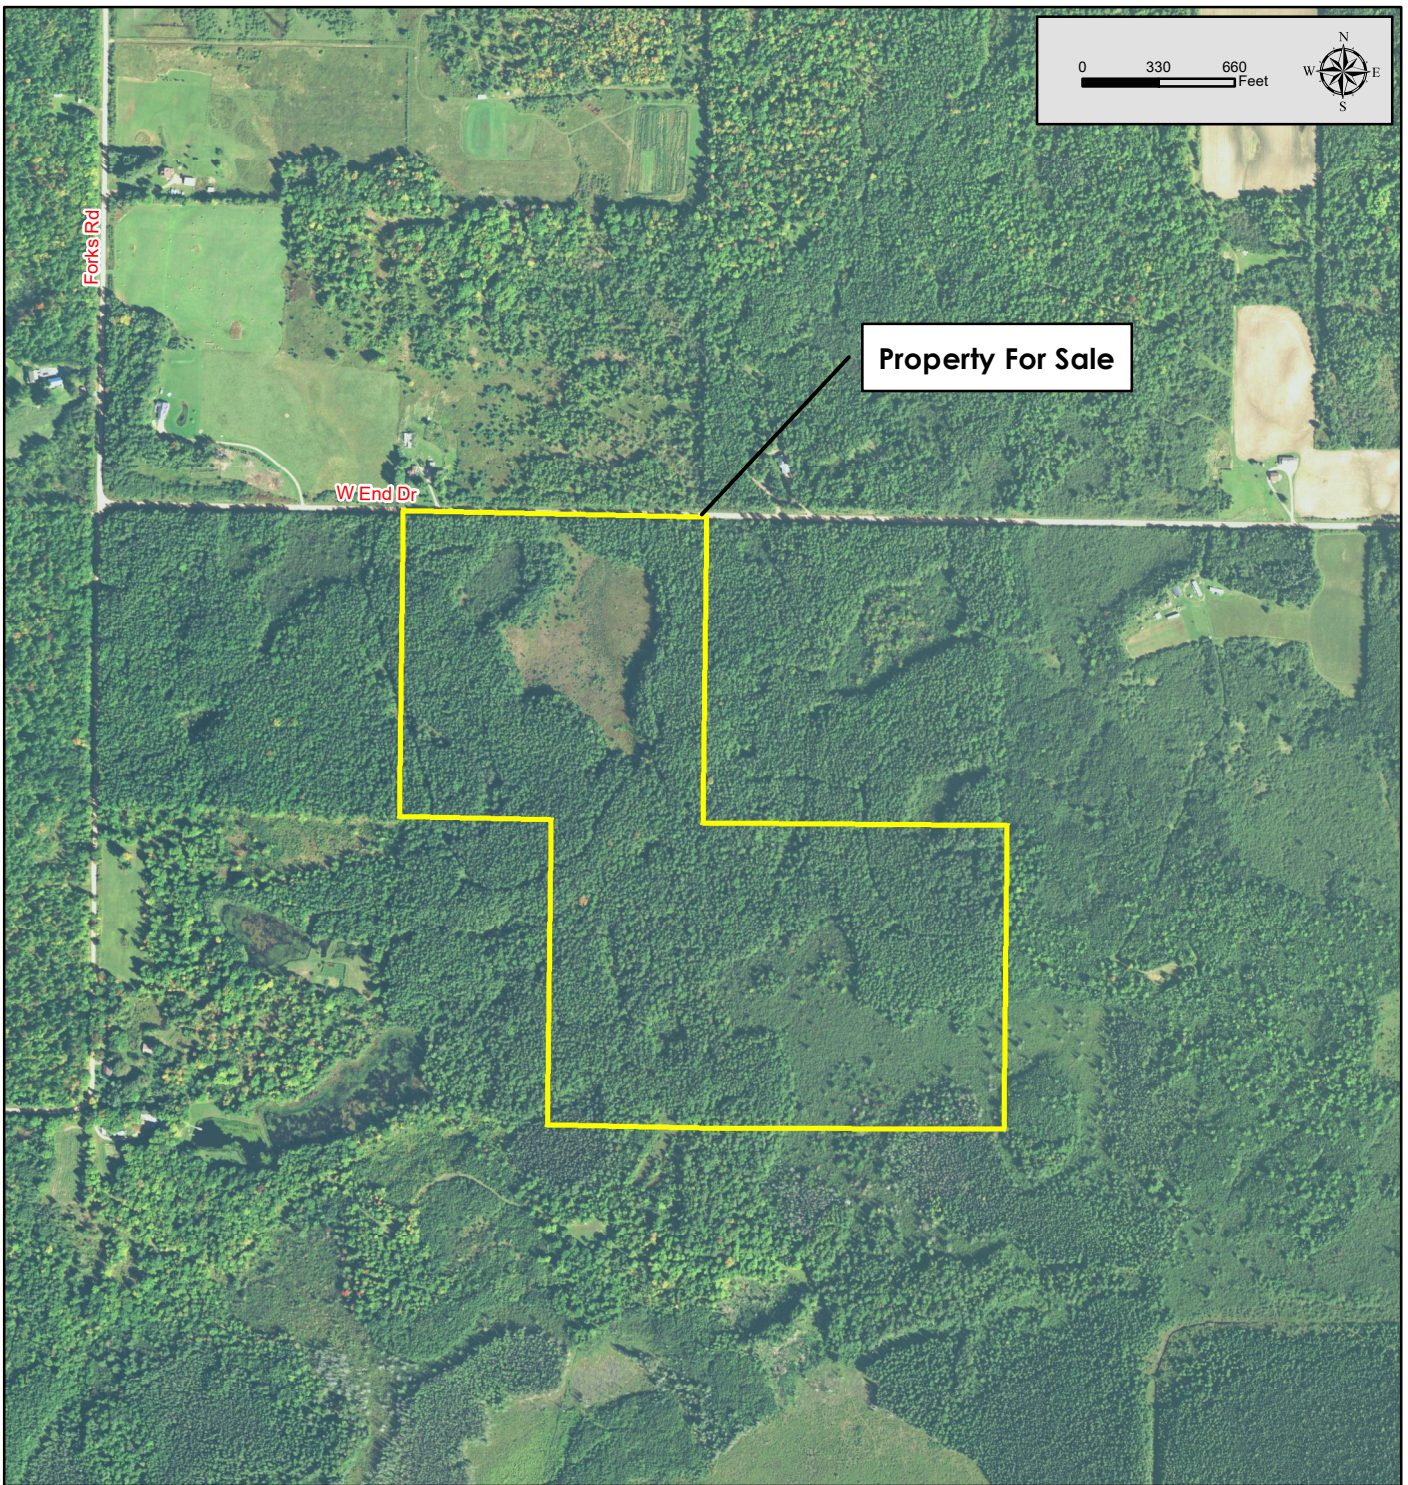

Property for Sale
Tract 2041-2
100 Acres
\$164,450.00/\$1,644.50 per Acre
Part of Sec. 27 & 28, T32N-R5E
Lincoln Co., WI

2018 NAIP Photo Background

Property For Sale

Map Disclaimer:
This map is intended to provide a visual representation of property and geographic features. It is not a legal survey but a depiction of the property based on reasonably available information suitable for the intended purposes. This map shows the approximate relative location of property boundaries but was not prepared by a professional land surveyor. The use of this map is limited to applications consistent with the intent and accuracy of the map and source data. It may not be sufficient or appropriate for legal, engineering, or surveying purposes. No guarantees or warranties are expressed. This map is not a survey of the actual boundary of any property this map depicts.