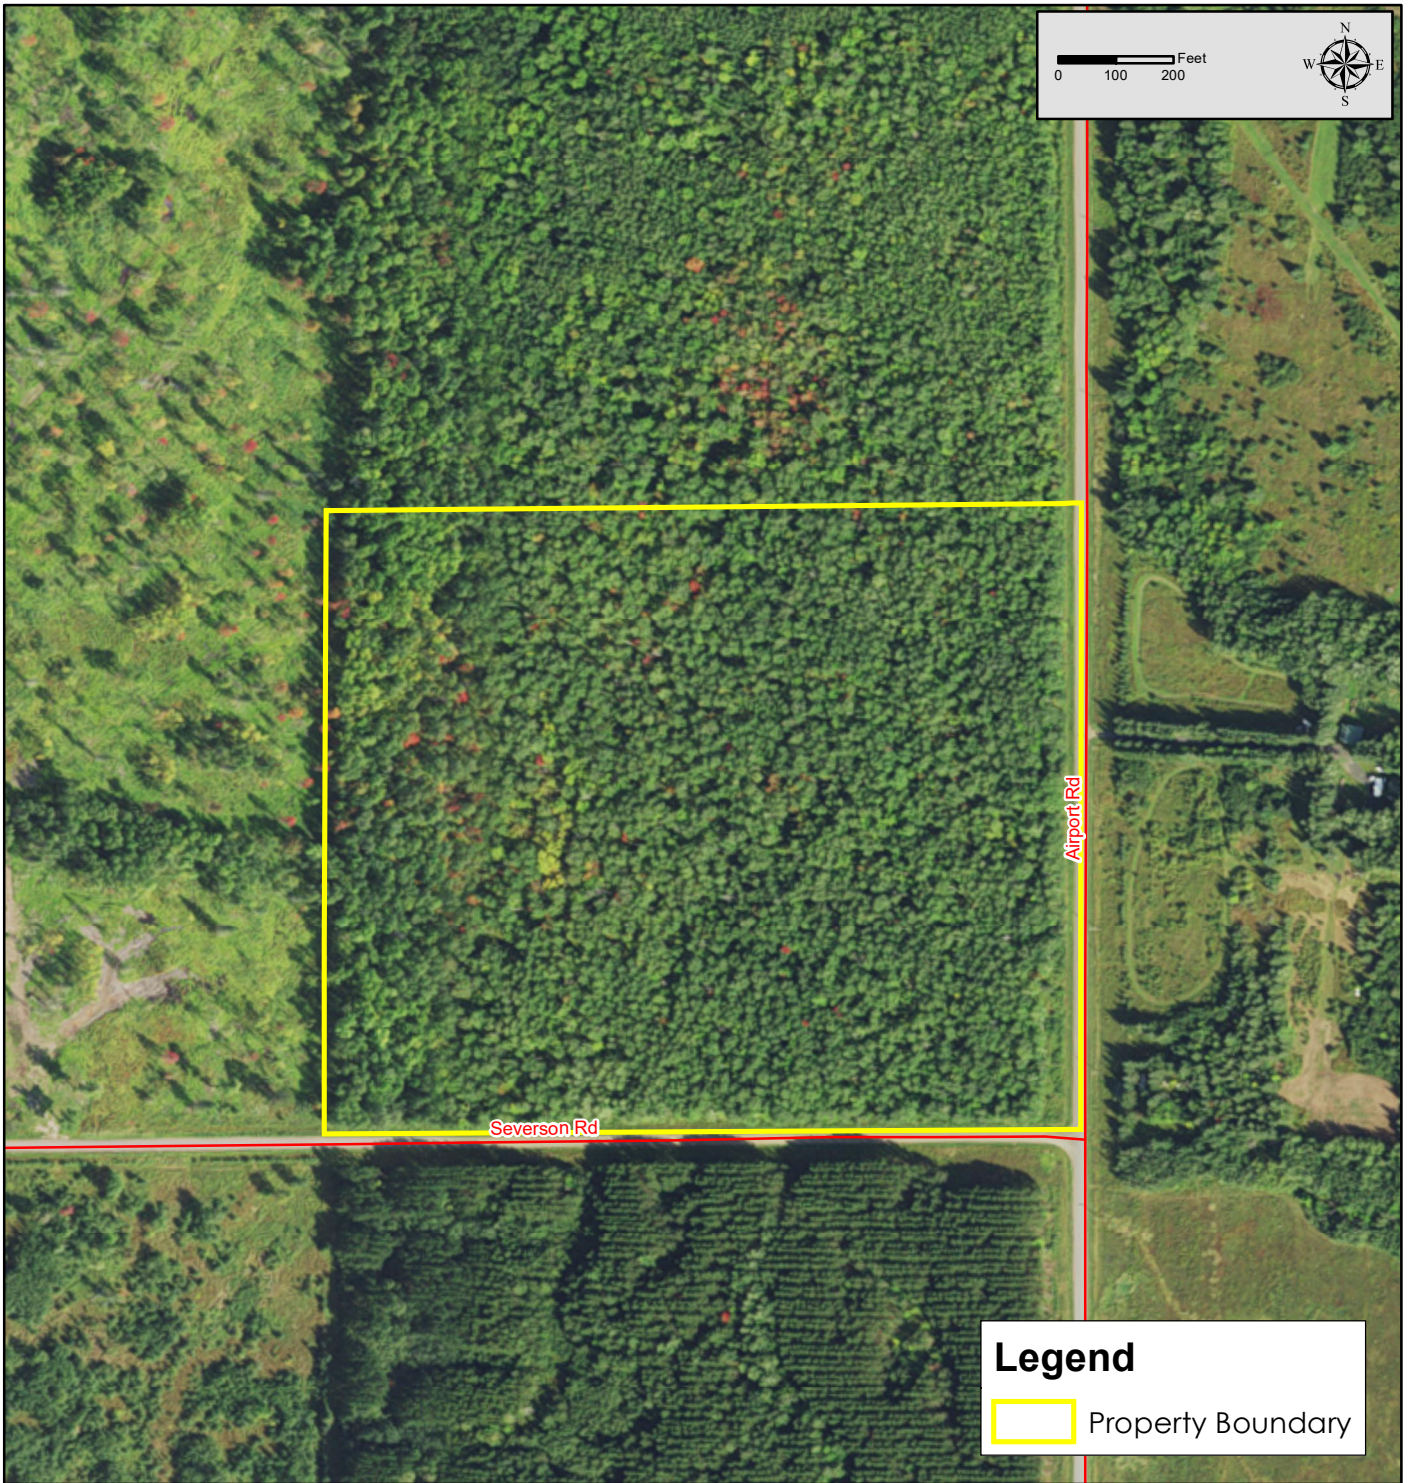

Property for Sale
40 Acres
Part of Sec. 14, T49N-R9W
Bayfield County, Wisconsin
\$60,720.00 (\$1,518/Acre)

2017 NAIP Background

Legend

 Property Boundary

Map Disclaimer:
This map is intended to provide a visual representation of property and geographic features. It is not a legal survey but a depiction of the property based on reasonably available information suitable for the intended purposes. This map shows the approximate relative location of property boundaries but was not prepared by a professional land surveyor. The use of this map is limited to applications consistent with the intent and accuracy of the map and source data. It may not be sufficient or appropriate for legal, engineering, or surveying purposes. No guarantees or warranties are expressed. This map is not a survey of the actual boundary of any property this map depicts.