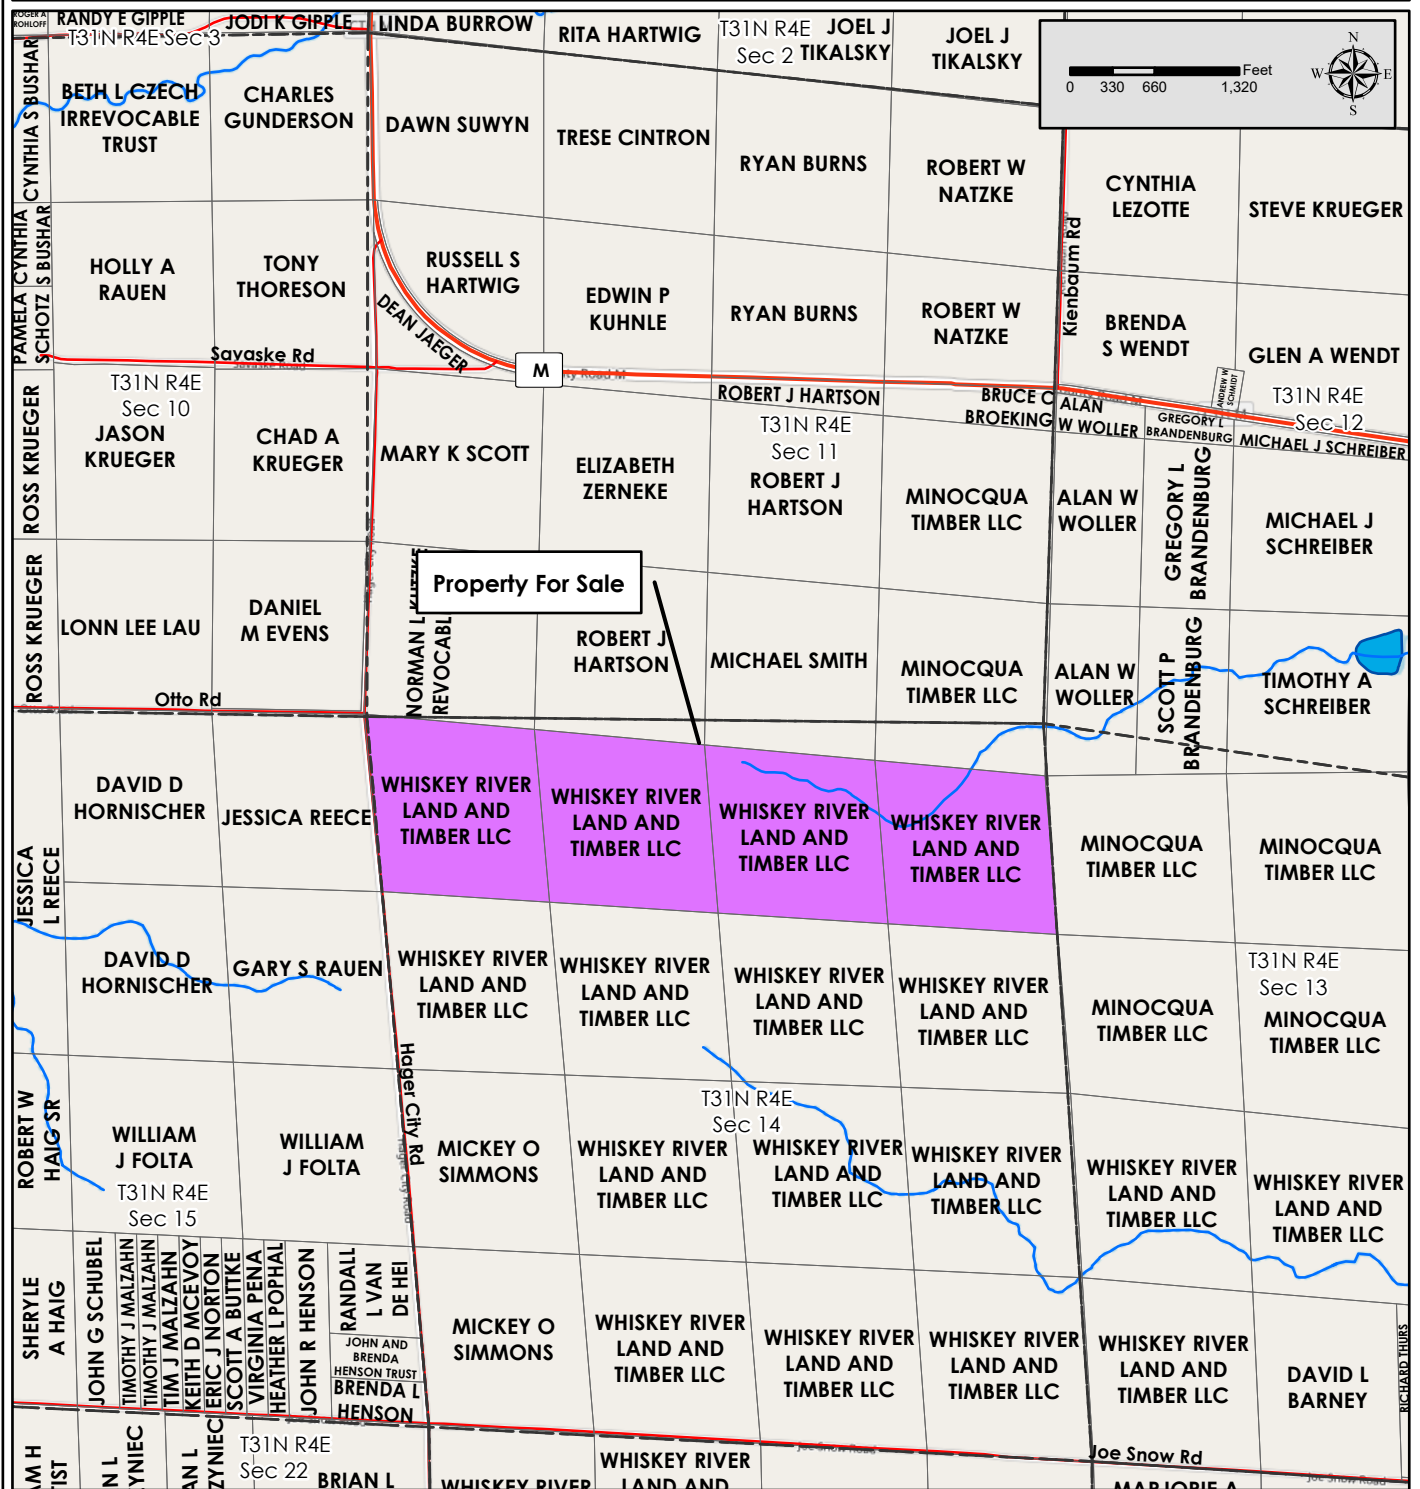

Property for Sale - Tract 2043-1  
 Part of Sec. 14, T31N-R4E  
 Lincoln Co., Wisconsin

Property Location Map

Map Disclaimer:  
 This map is intended to provide a visual representation of property and geographic features. It is not a legal survey but a depiction of the property based on reasonably available information suitable for the intended purposes. This map shows the approximate relative location of property boundaries but was not prepared by a professional land surveyor. The use of this map is limited to applications consistent with the intent and accuracy of the map and source data. It may not be sufficient or appropriate for legal, engineering, or surveying purposes. No guarantees or warranties are expressed. This map is not a survey of the actual boundary of any property this map depicts.