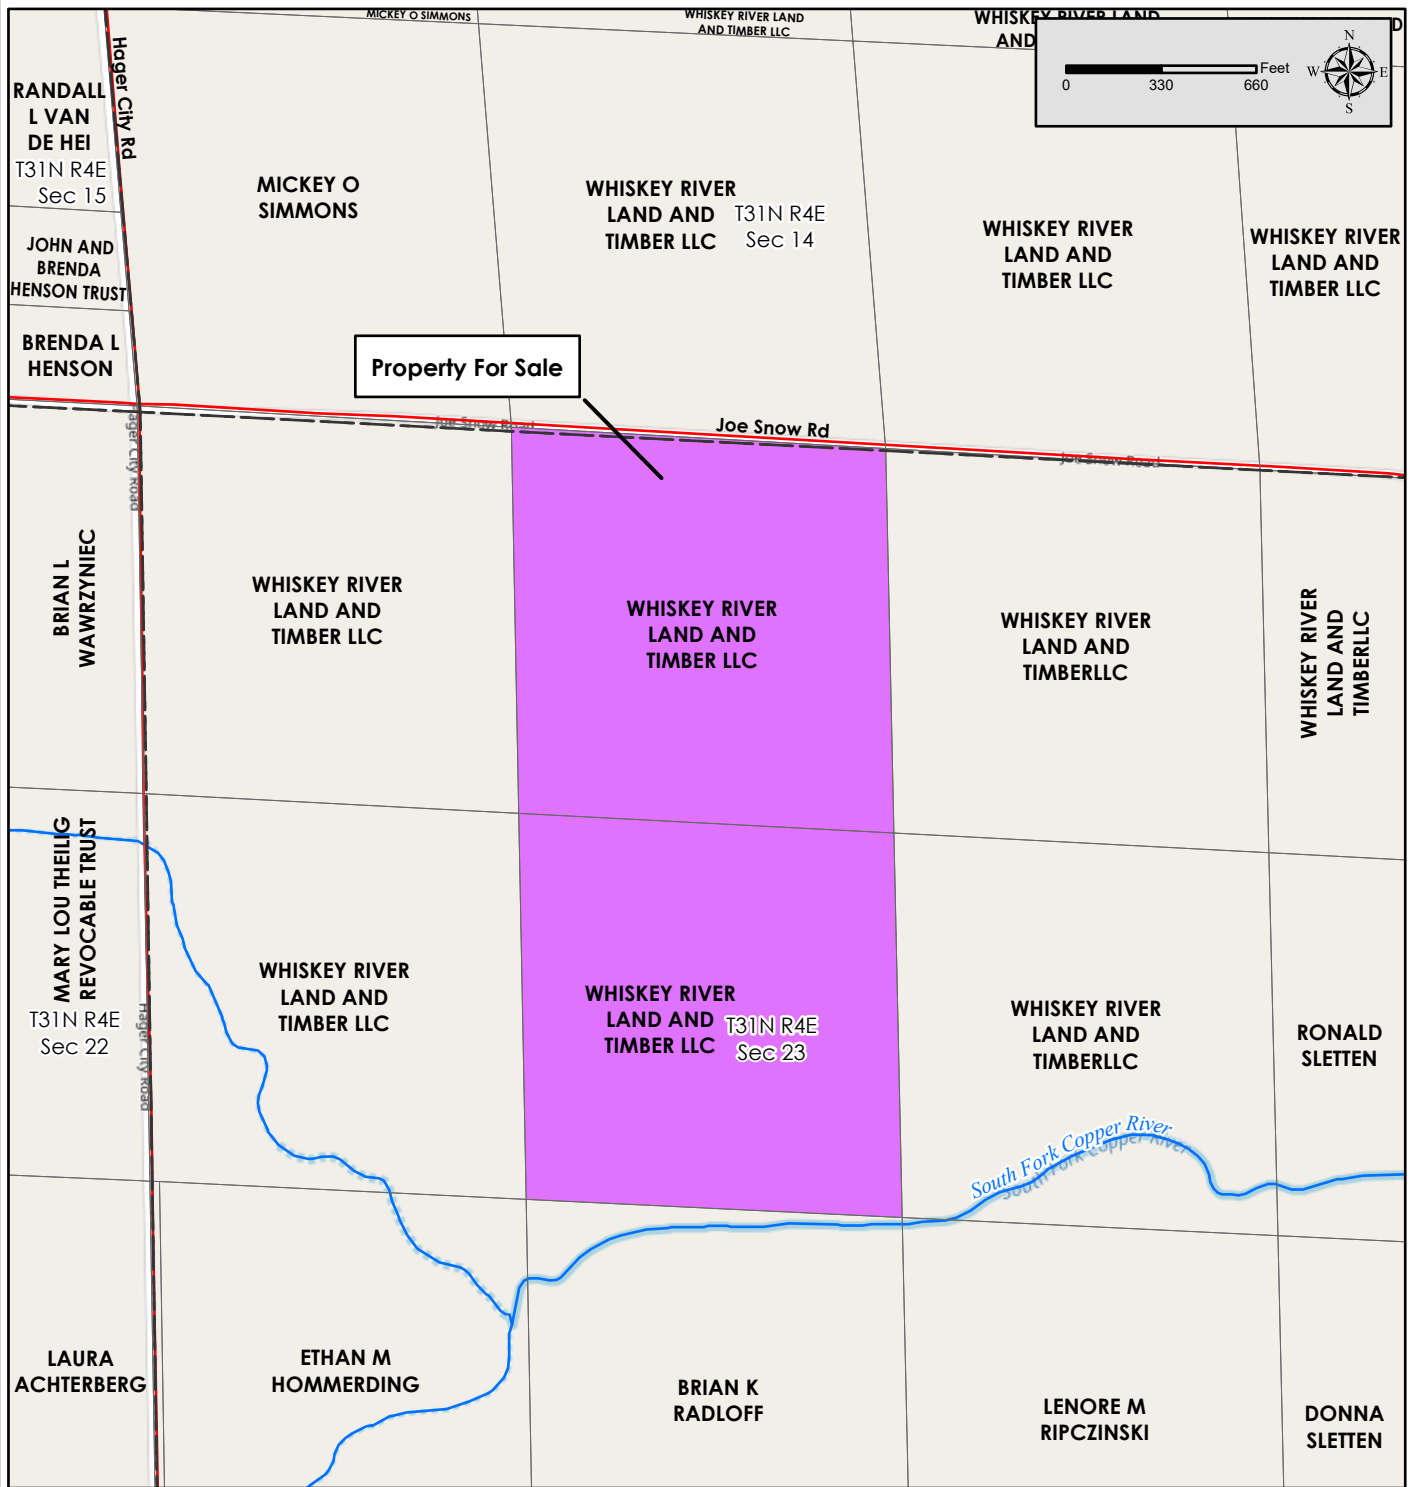

Property for Sale - Tract 2044-2
Part of Sec. 23, T31N-R4E
Lincoln Co., Wisconsin

Property Location Map

Map Disclaimer:

This map is intended to provide a visual representation of property and geographic features. It is not a legal survey but a depiction of the property based on reasonably available information suitable for the intended purposes. This map shows the approximate relative location of property boundaries but was not prepared by a professional land surveyor. The use of this map is limited to applications consistent with the intent and accuracy of the map and source data. It may not be sufficient or appropriate for legal, engineering, or surveying purposes. No guarantees or warranties are expressed. This map is not a survey of the actual boundary of any property this map depicts.