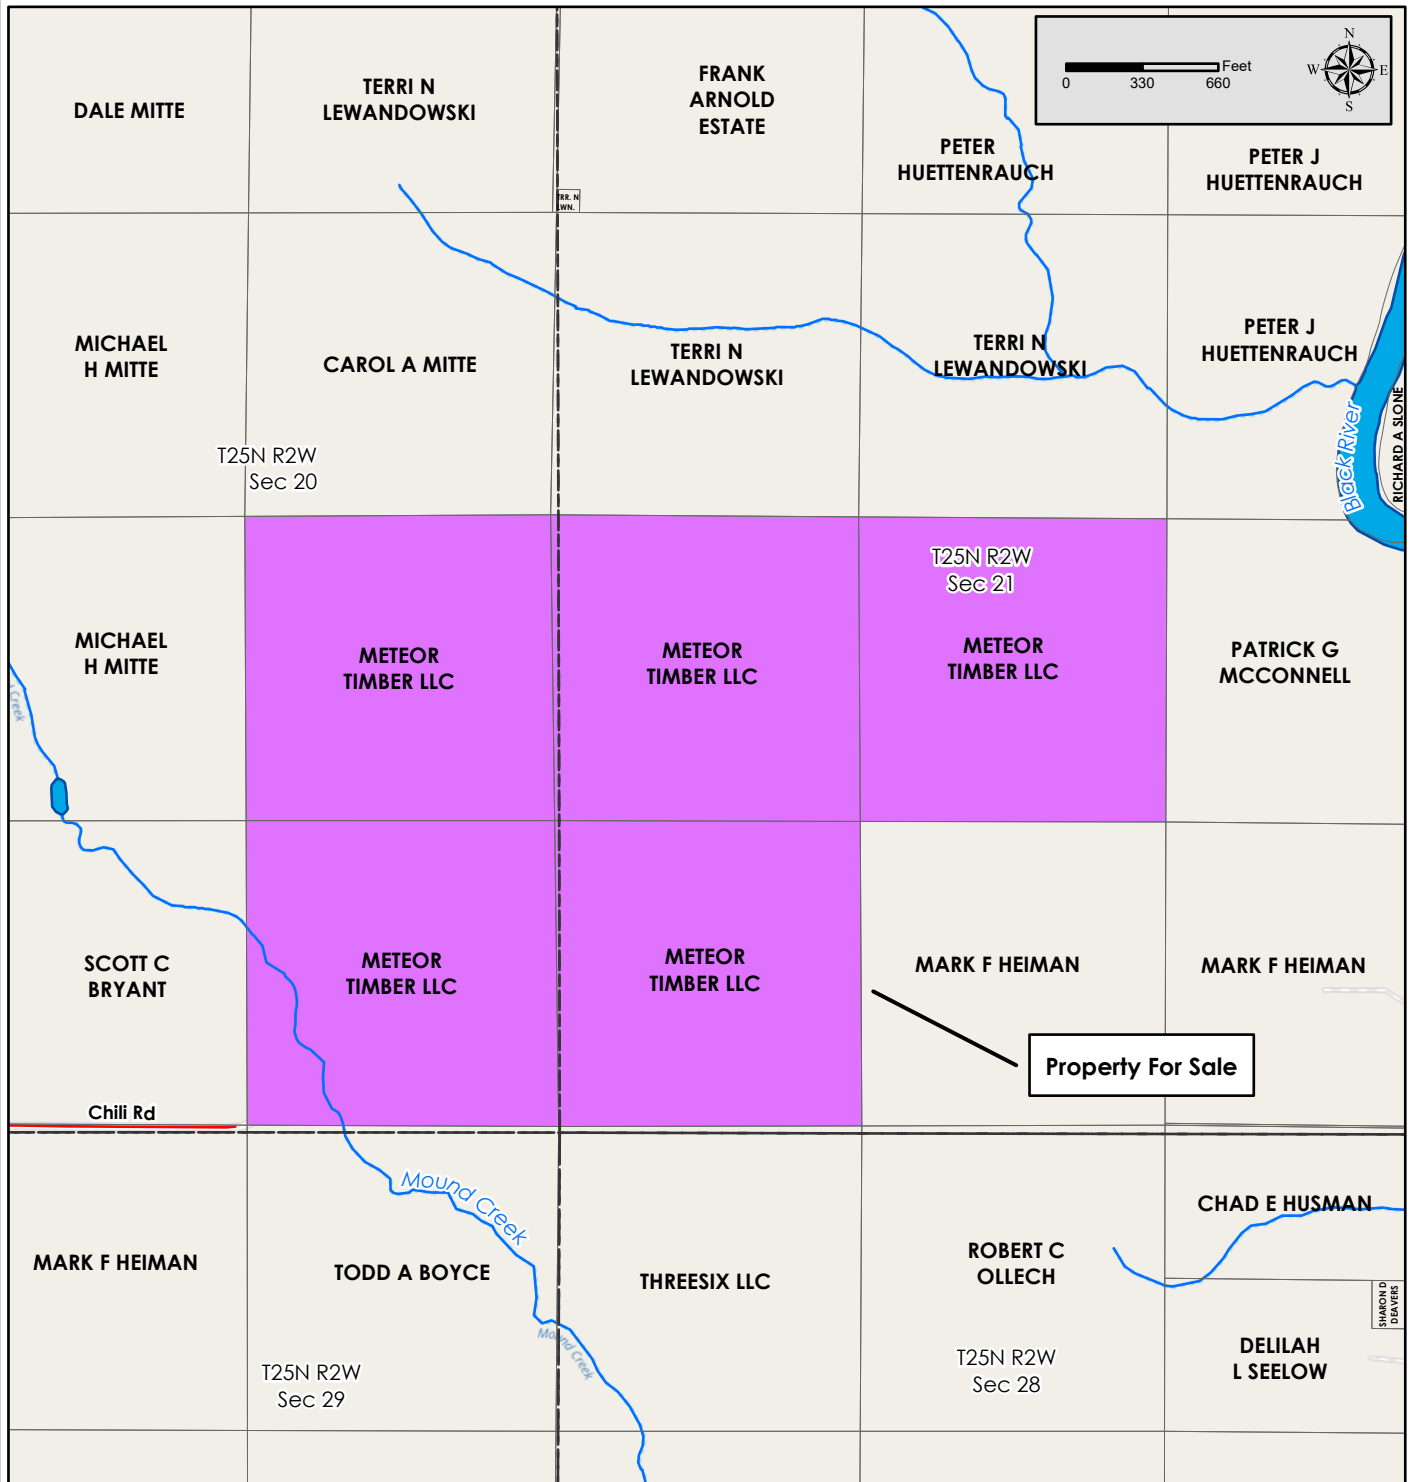

Property for Sale: 8263
 Part of Sec. 20 & 21, T25N-R2W
 Clark Co., Wisconsin

Property Location Map

Map Disclaimer:
 This map is intended to provide a visual representation of property and geographic features. It is not a legal survey but a depiction of the property based on reasonably available information suitable for the intended purposes. This map shows the approximate relative location of property boundaries but was not prepared by a professional land surveyor. The use of this map is limited to applications consistent with the intent and accuracy of the map and source data. It may not be sufficient or appropriate for legal, engineering, or surveying purposes. No guarantees or warranties are expressed. This map is not a survey of the actual boundary of any property this map depicts.