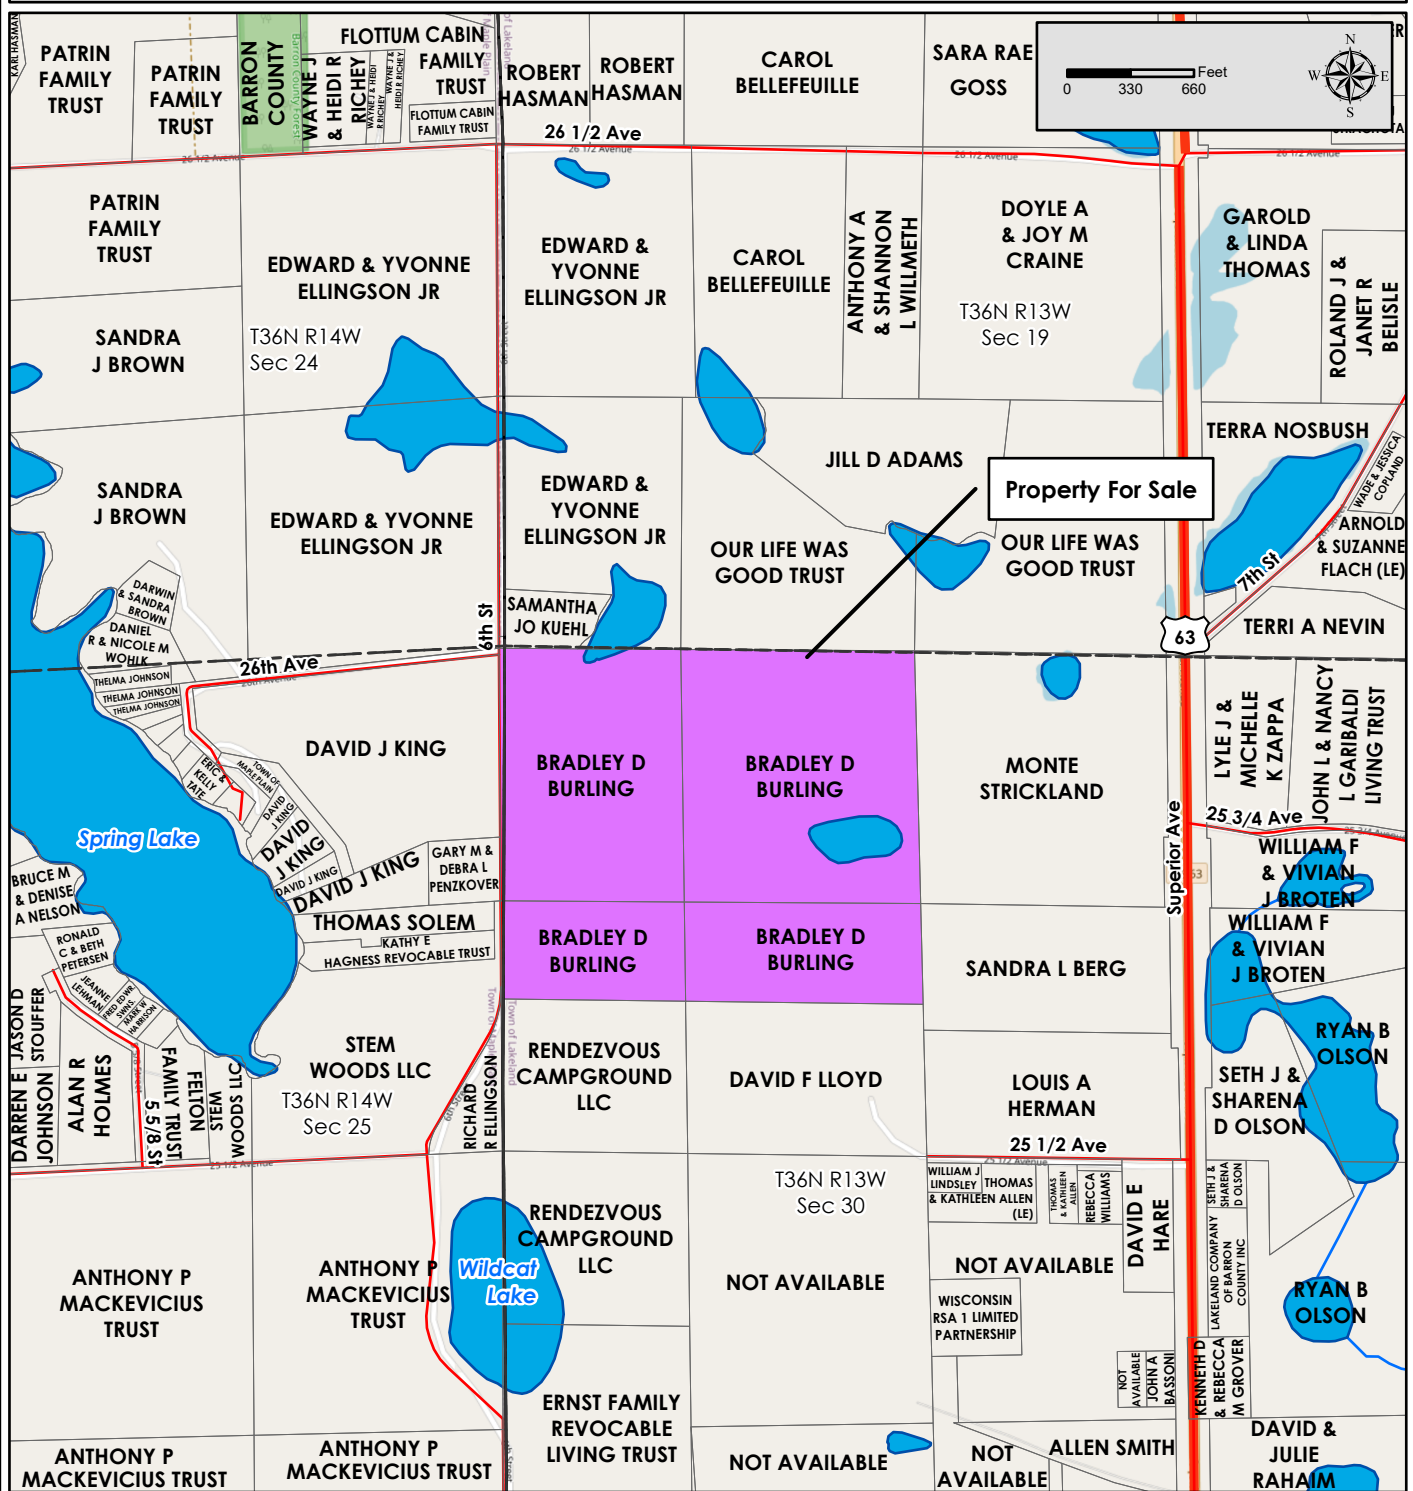

Property for Sale  
 Part of Sec. 30, T36N-R13W  
 Barron Co., Wisconsin

Property Location Map

Map Disclaimer:

This map is intended to provide a visual representation of property and geographic features. It is not a legal survey but a depiction of the property based on reasonably available information suitable for the intended purposes. This map shows the approximate relative location of property boundaries but was not prepared by a professional land surveyor. The use of this map is limited to applications consistent with the intent and accuracy of the map and source data. It may not be sufficient or appropriate for legal, engineering, or surveying purposes. No guarantees or warranties are expressed. This map is not a survey of the actual boundary of any property this map depicts.