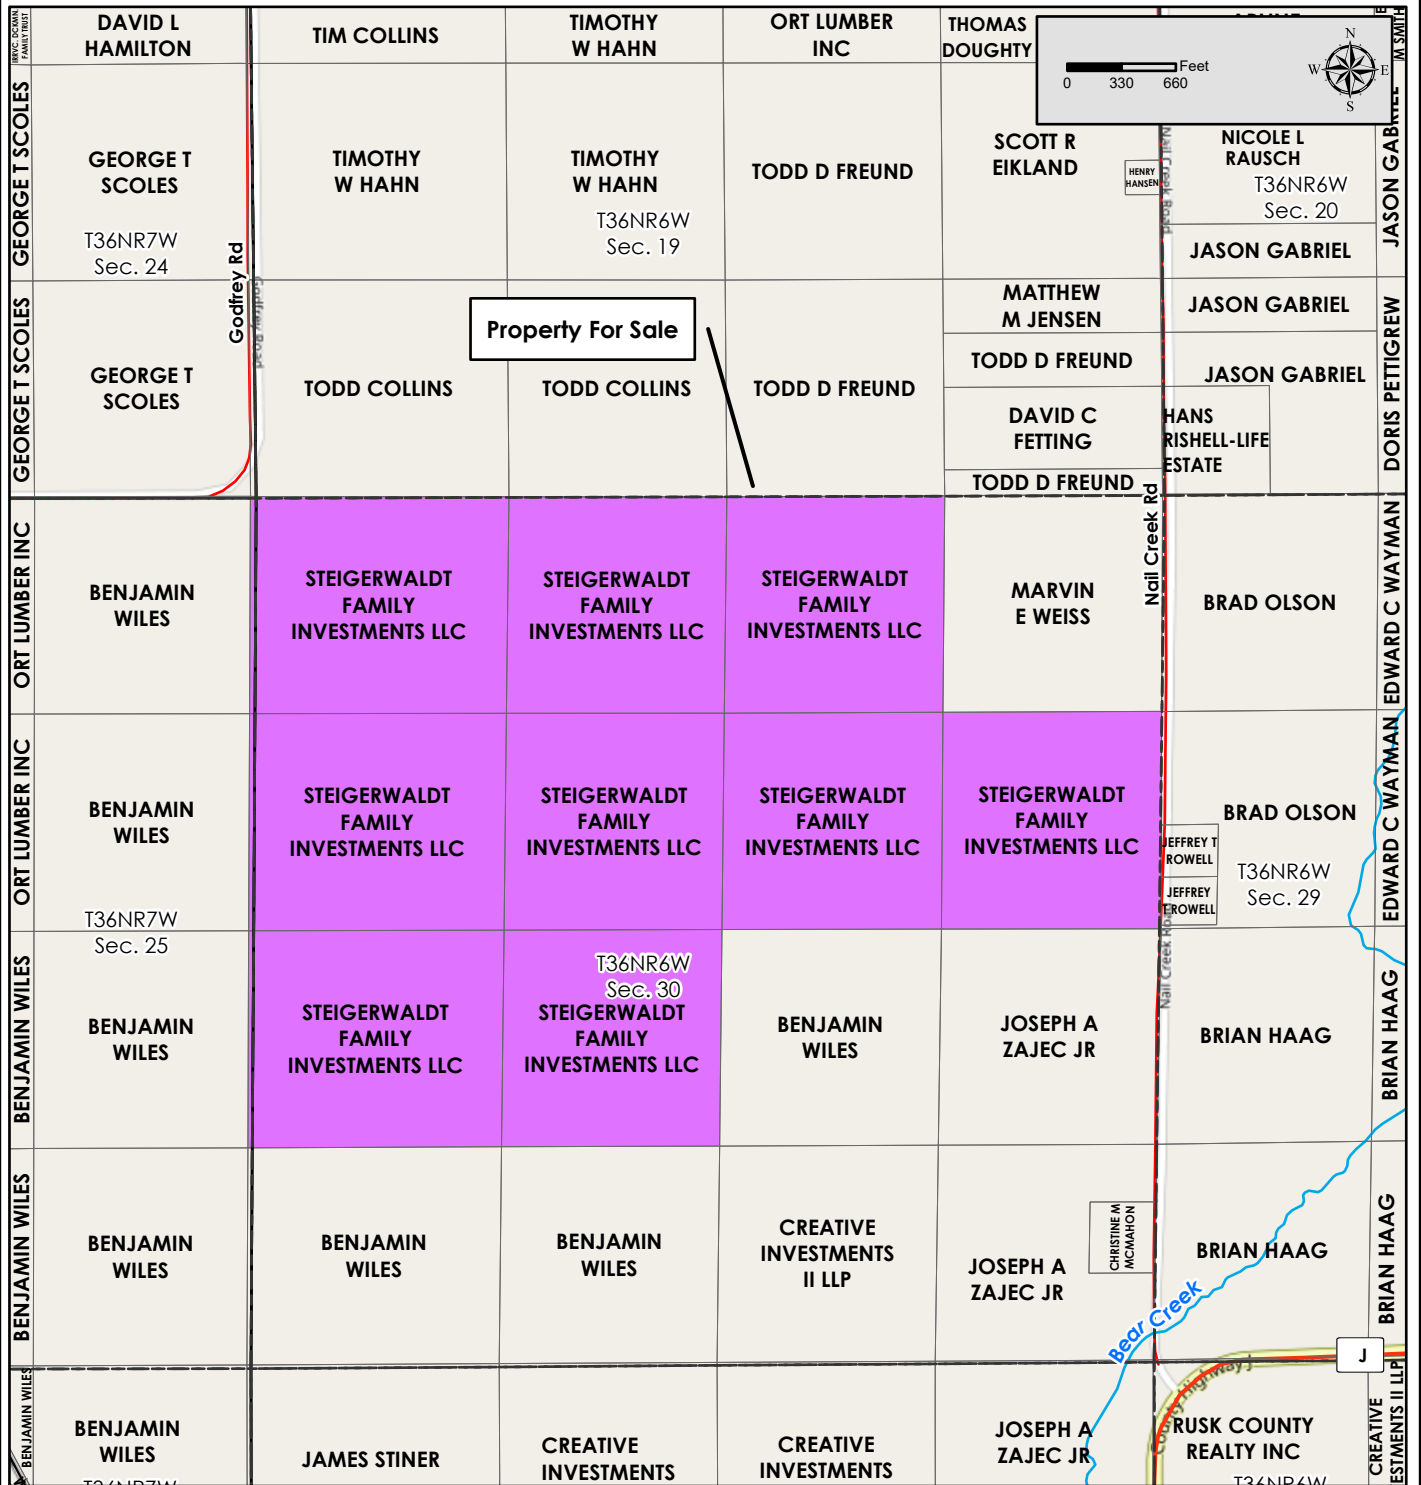

Property for Sale  
Part of Sec. 30, T36N-R6W  
Rusk Co., Wisconsin

Property Location Map

Map Disclaimer:  
This map is intended to provide a visual representation of property and geographic features. It is not a legal survey but a depiction of the property based on reasonably available information suitable for the intended purposes. This map shows the approximate relative location of property boundaries but was not prepared by a professional land surveyor. The use of this map is limited to applications consistent with the intent and accuracy of the map and source data. It may not be sufficient or appropriate for legal, engineering, or surveying purposes. No guarantees or warranties are expressed. This map is not a survey of the actual boundary of any property this map depicts.