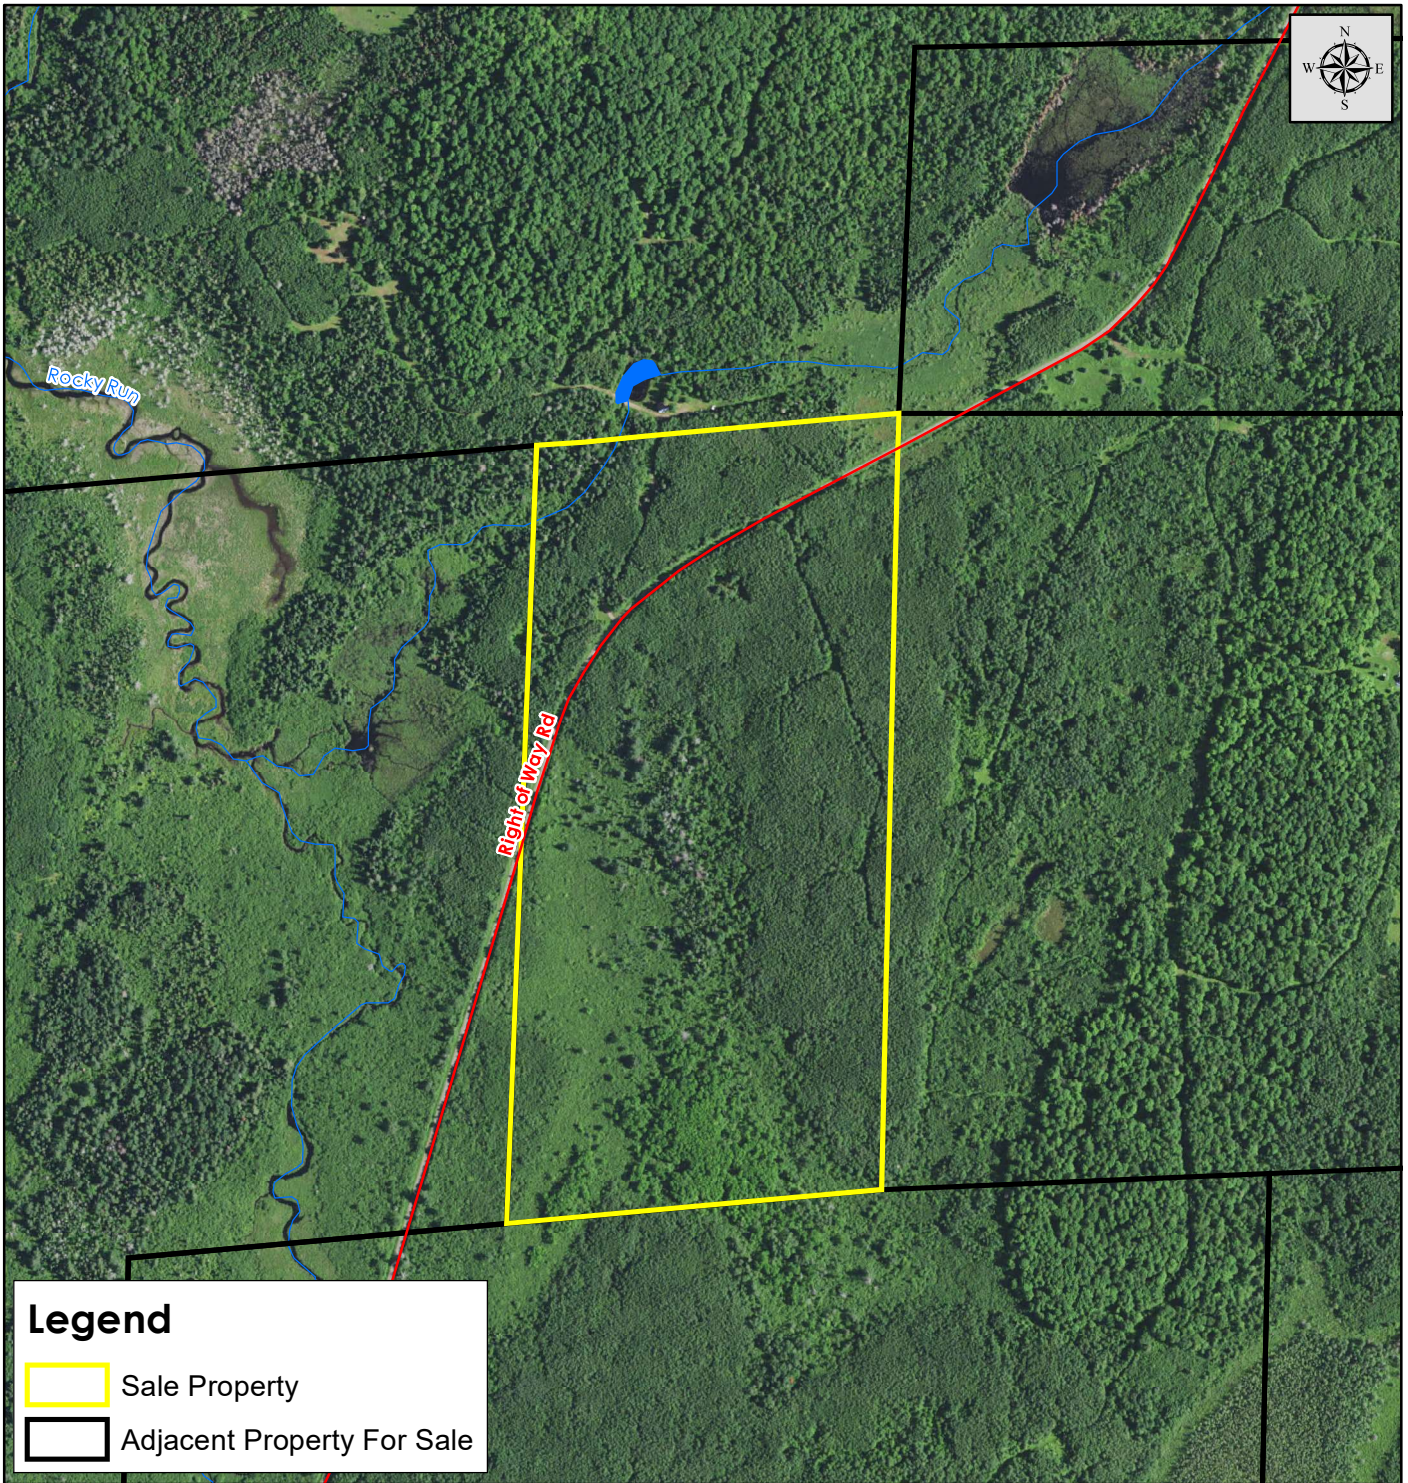

Sale 12658-4
80 Acres
Bear Lake Tract
Part of Sec 7, T41N-R2W
Ashland Co., WI

2020 NAIP Imagery

Legend

- Sale Property
- Adjacent Property For Sale

Map Disclaimer:
This map is intended to provide a visual representation of property and geographic features. It is not a legal survey but a depiction of the property based on reasonably available information suitable for the intended purposes. This map shows the approximate relative location of property boundaries but was not prepared by a professional land surveyor. The use of this map is limited to applications consistent with the intent and accuracy of the map and source data. It may not be sufficient or appropriate for legal, engineering, or surveying purposes. No guarantees or warranties are expressed. This map is not a survey of the actual boundary of any property this map depicts.