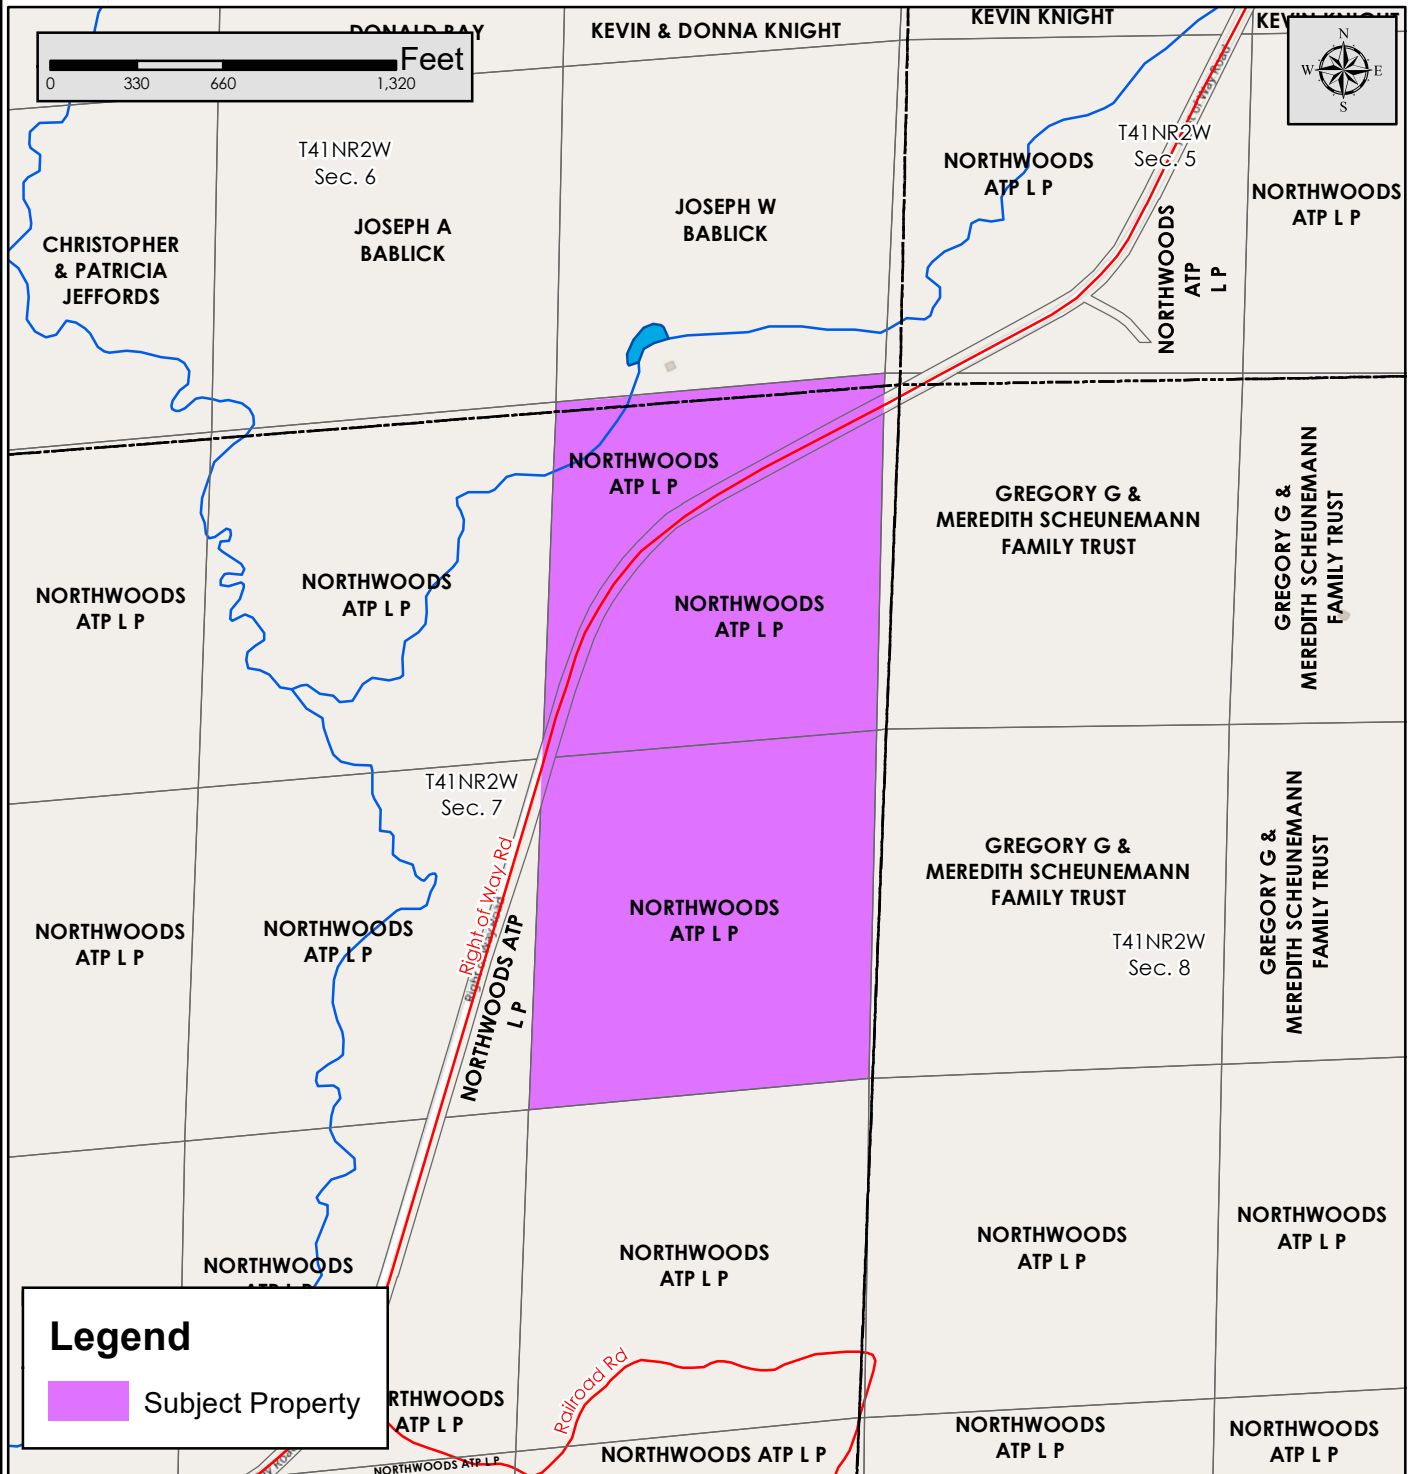

Sale 12658-4
Bear Lake Tract
Part of Sec. 7, T41N-R2W
Ashland Co., WI

Property Location Map

1 inch = 733 feet

Legend

 Subject Property

Map Disclaimer:
This map is intended to provide a visual representation of property and geographic features. It is not a legal survey but a depiction of the property based on reasonably available information suitable for the intended purposes. This map shows the approximate relative location of property boundaries but was not prepared by a professional land surveyor. The use of this map is limited to applications consistent with the intent and accuracy of the map and source data. It may not be sufficient or appropriate for legal, engineering, or surveying purposes. No guarantees or warranties are expressed. This map is not a survey of the actual boundary of any property this map depicts.