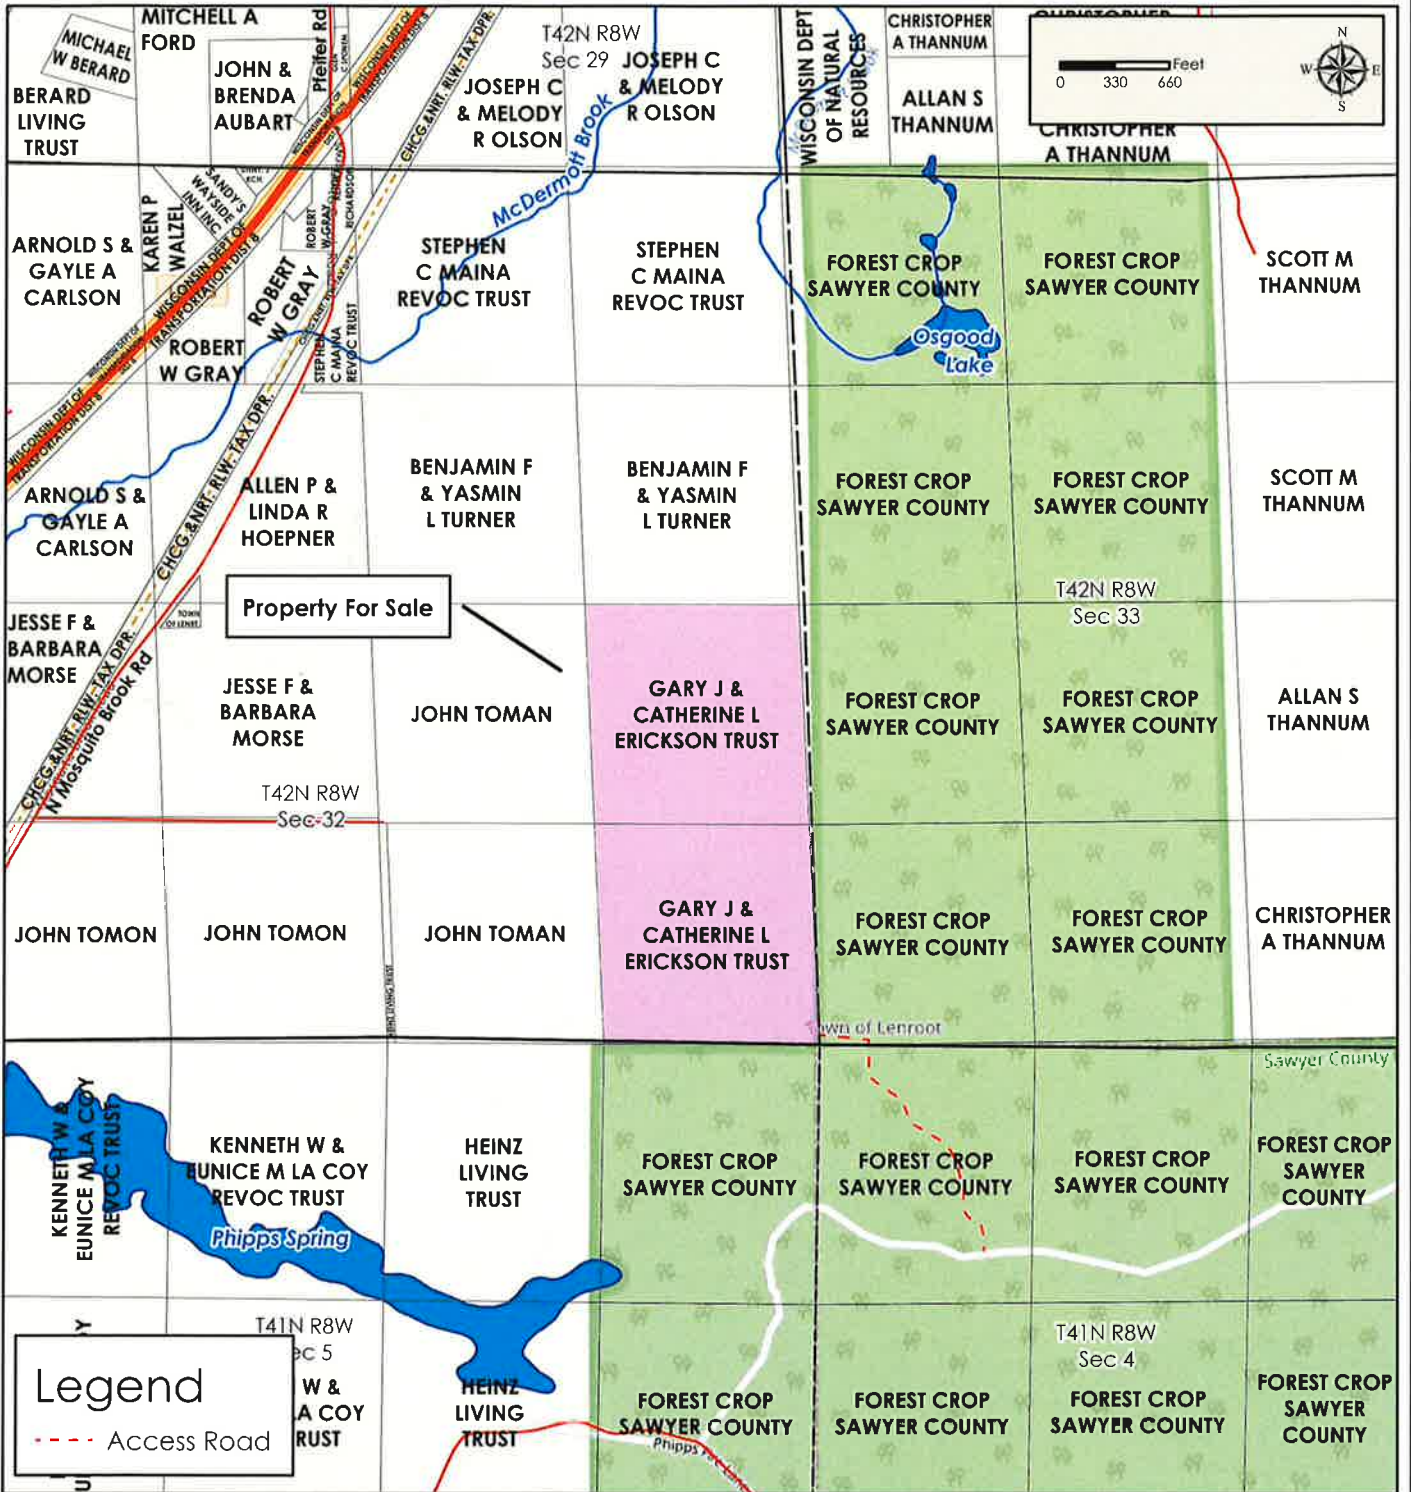

Property for Sale
Part of Sec. 32, T42N-R8W
Sawyer Co., Wisconsin

Property Location Map

Map Disclaimer:

This map is intended to provide a visual representation of property and geographic features. It is not a legal survey but a depiction of the property based on reasonably available information suitable for the intended purposes. This map shows the approximate relative location of property boundaries but was not prepared by a professional land surveyor. The use of this map is limited to applications consistent with the intent and accuracy of the map and source data. It may not be sufficient or appropriate for legal, engineering, or surveying purposes. No guarantees or warranties are expressed. This map is not a survey of the actual boundary of any property this map depicts.