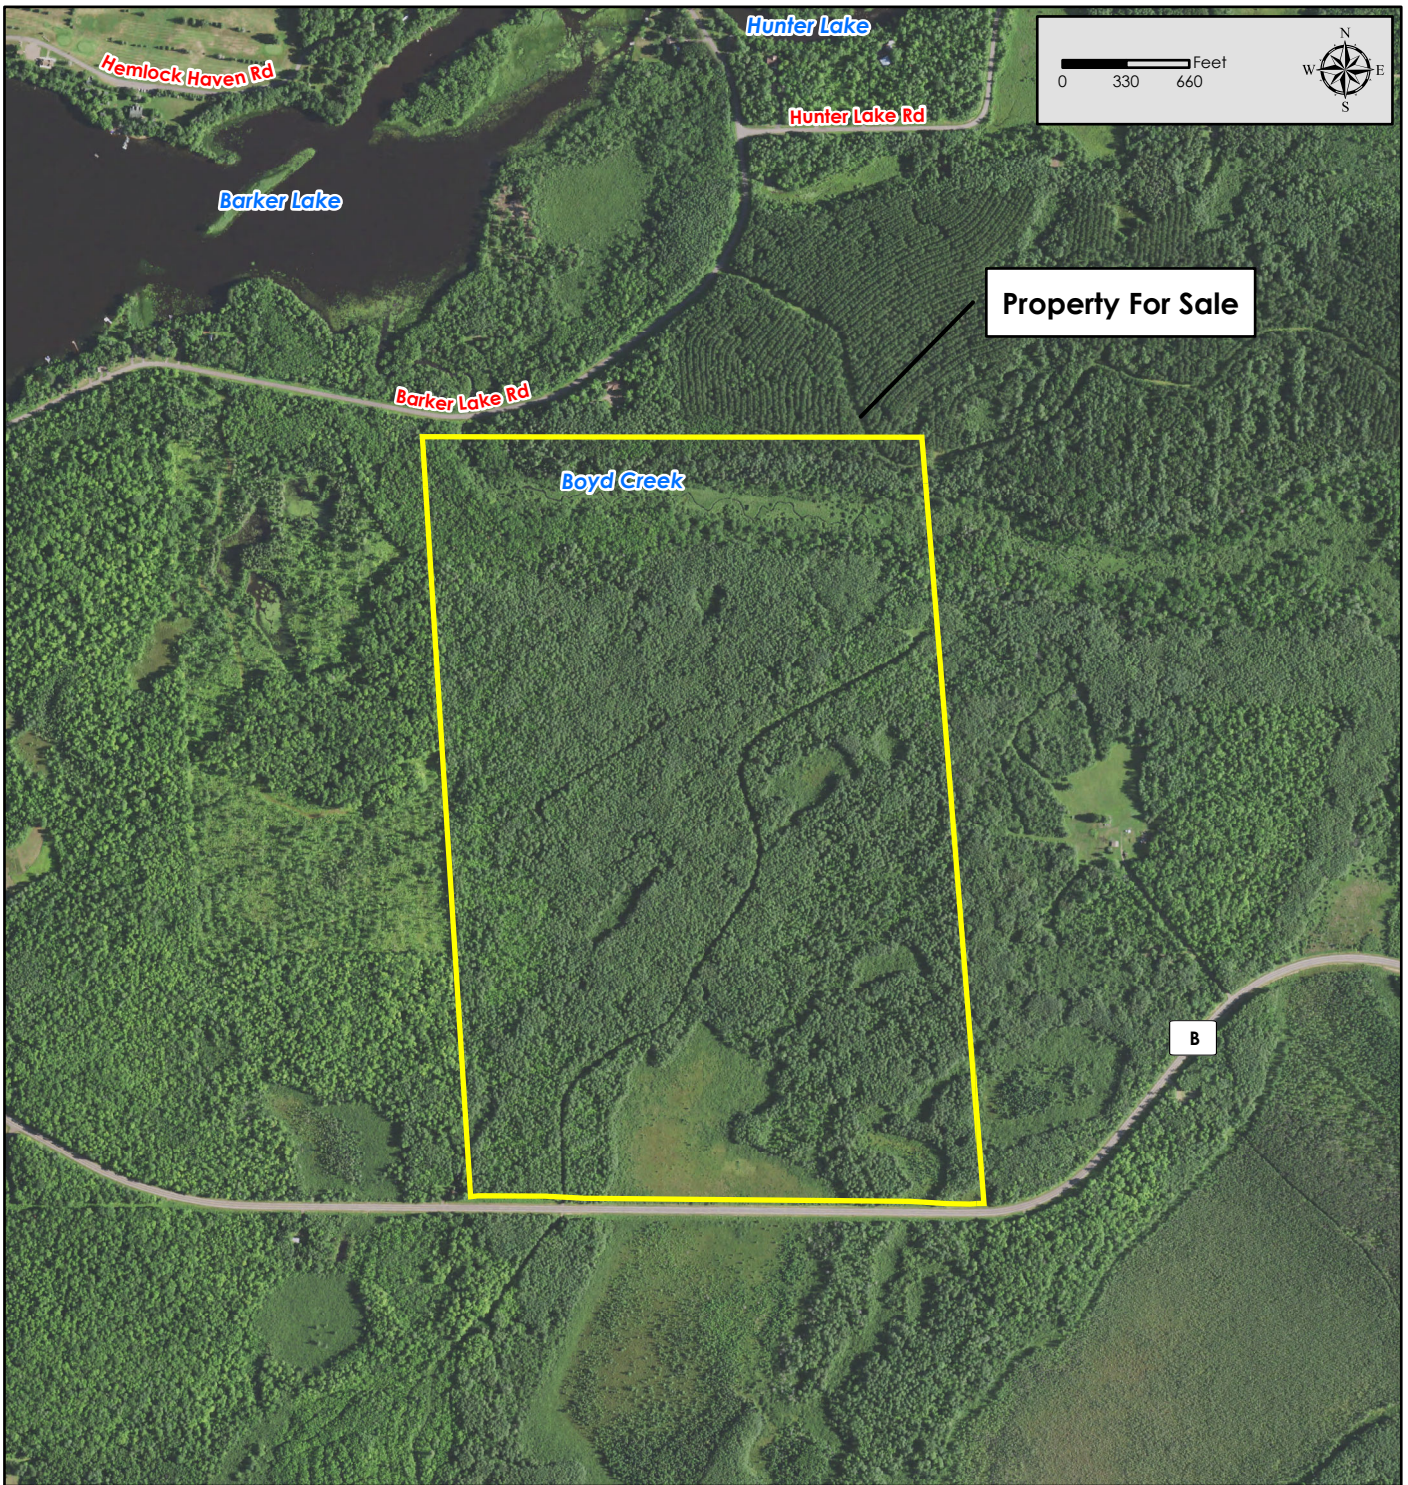

Property for Sale
238.44 Acres
Part of Sec. 32, T40N-R5W
Sawyer Co., WI

2022 NAIP Imagery

Property For Sale

Map Disclaimer:

This map is intended to provide a visual representation of property and geographic features. It is not a legal survey but a depiction of the property based on reasonably available information suitable for the intended purposes. This map shows the approximate relative location of property boundaries but was not prepared by a professional land surveyor. The use of this map is limited to applications consistent with the intent and accuracy of the map and source data. It may not be sufficient or appropriate for legal, engineering, or surveying purposes. No guarantees or warranties are expressed. This map is not a survey of the actual boundary of any property this map depicts.