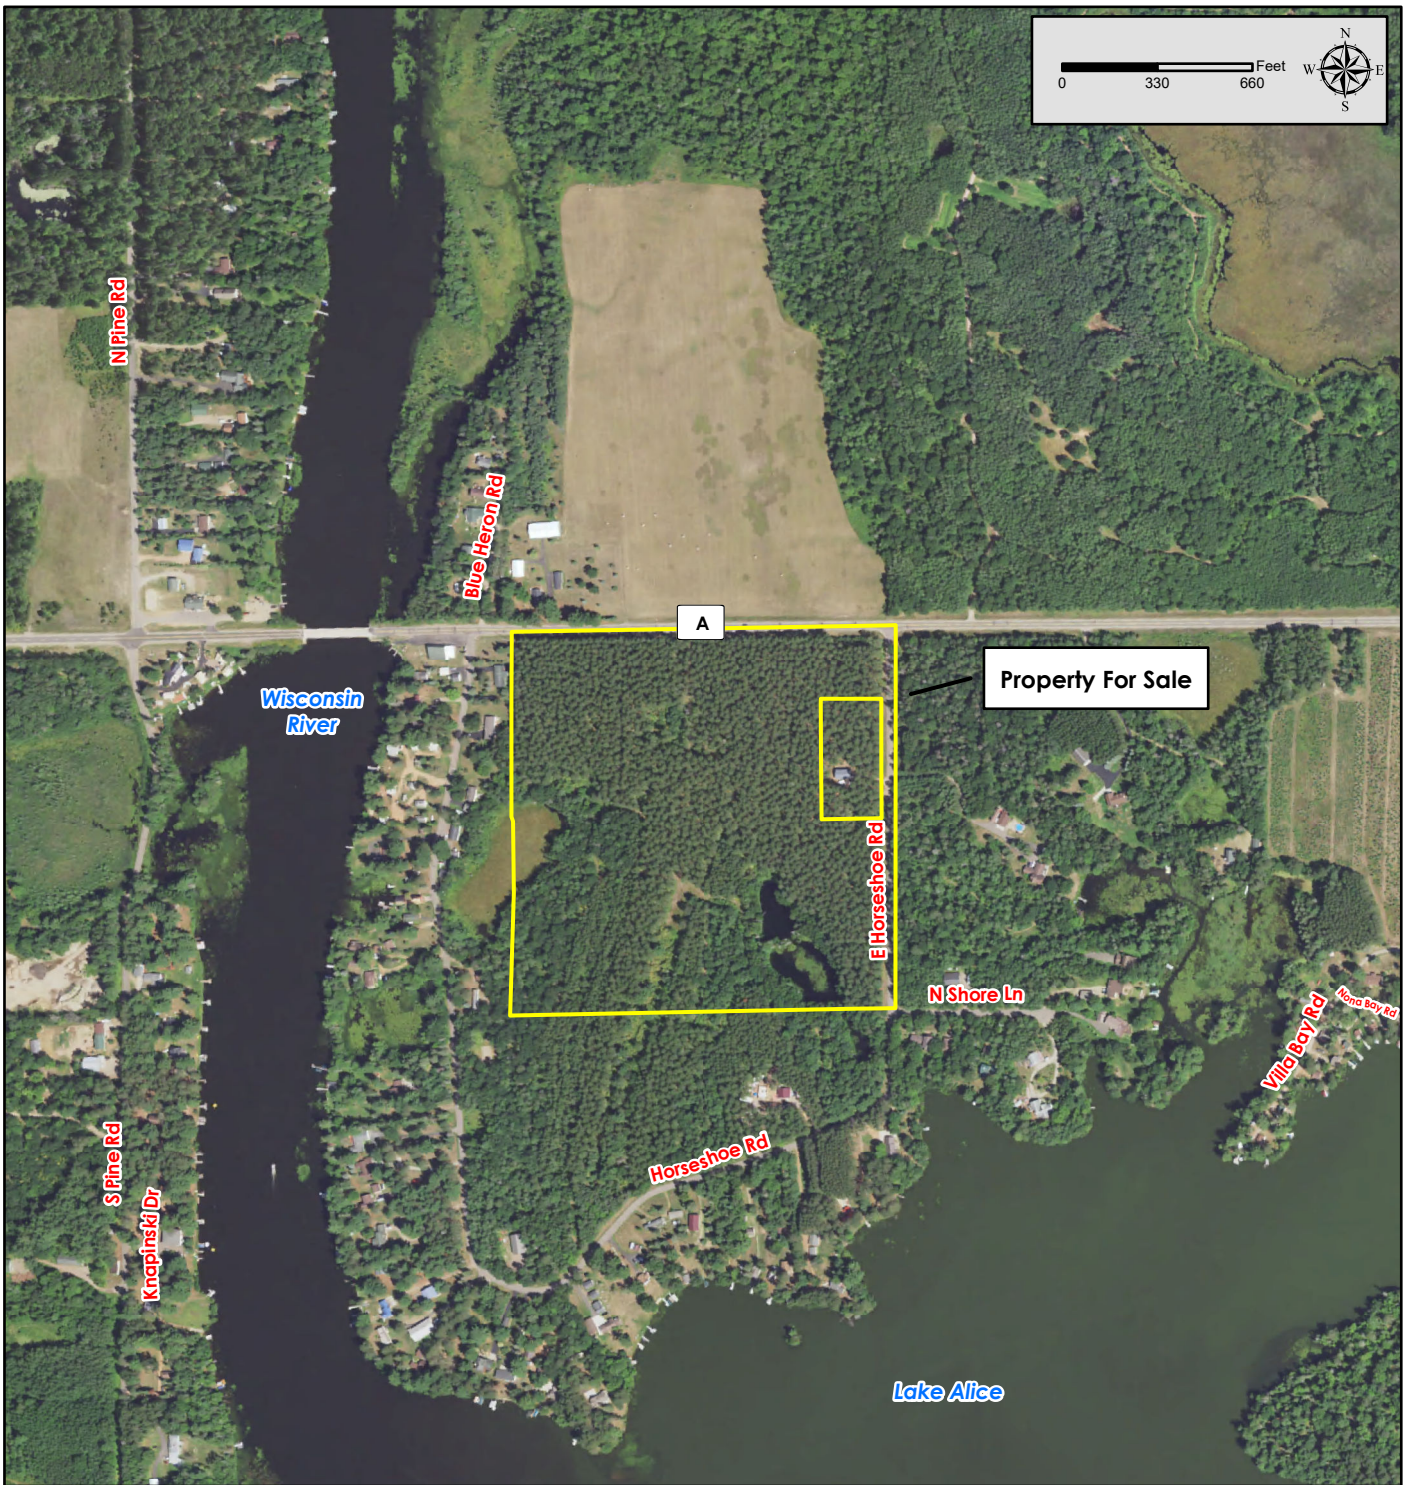

Property for Sale
(+/-) 1.0 Acre Lot to be Surveyed
\$32,000.00/Acre
Part of Sec. 28, T35N-R7E
Lincoln Co., Wisconsin

2022 NAIP Photo Background

Map Disclaimer:

This map is intended to provide a visual representation of property and geographic features. It is not a legal survey but a depiction of the property based on reasonably available information suitable for the intended purposes. This map shows the approximate relative location of property boundaries but was not prepared by a professional land surveyor. The use of this map is limited to applications consistent with the intent and accuracy of the map and source data. It may not be sufficient or appropriate for legal, engineering, or surveying purposes. No guarantees or warranties are expressed. This map is not a survey of the actual boundary of any property this map depicts.