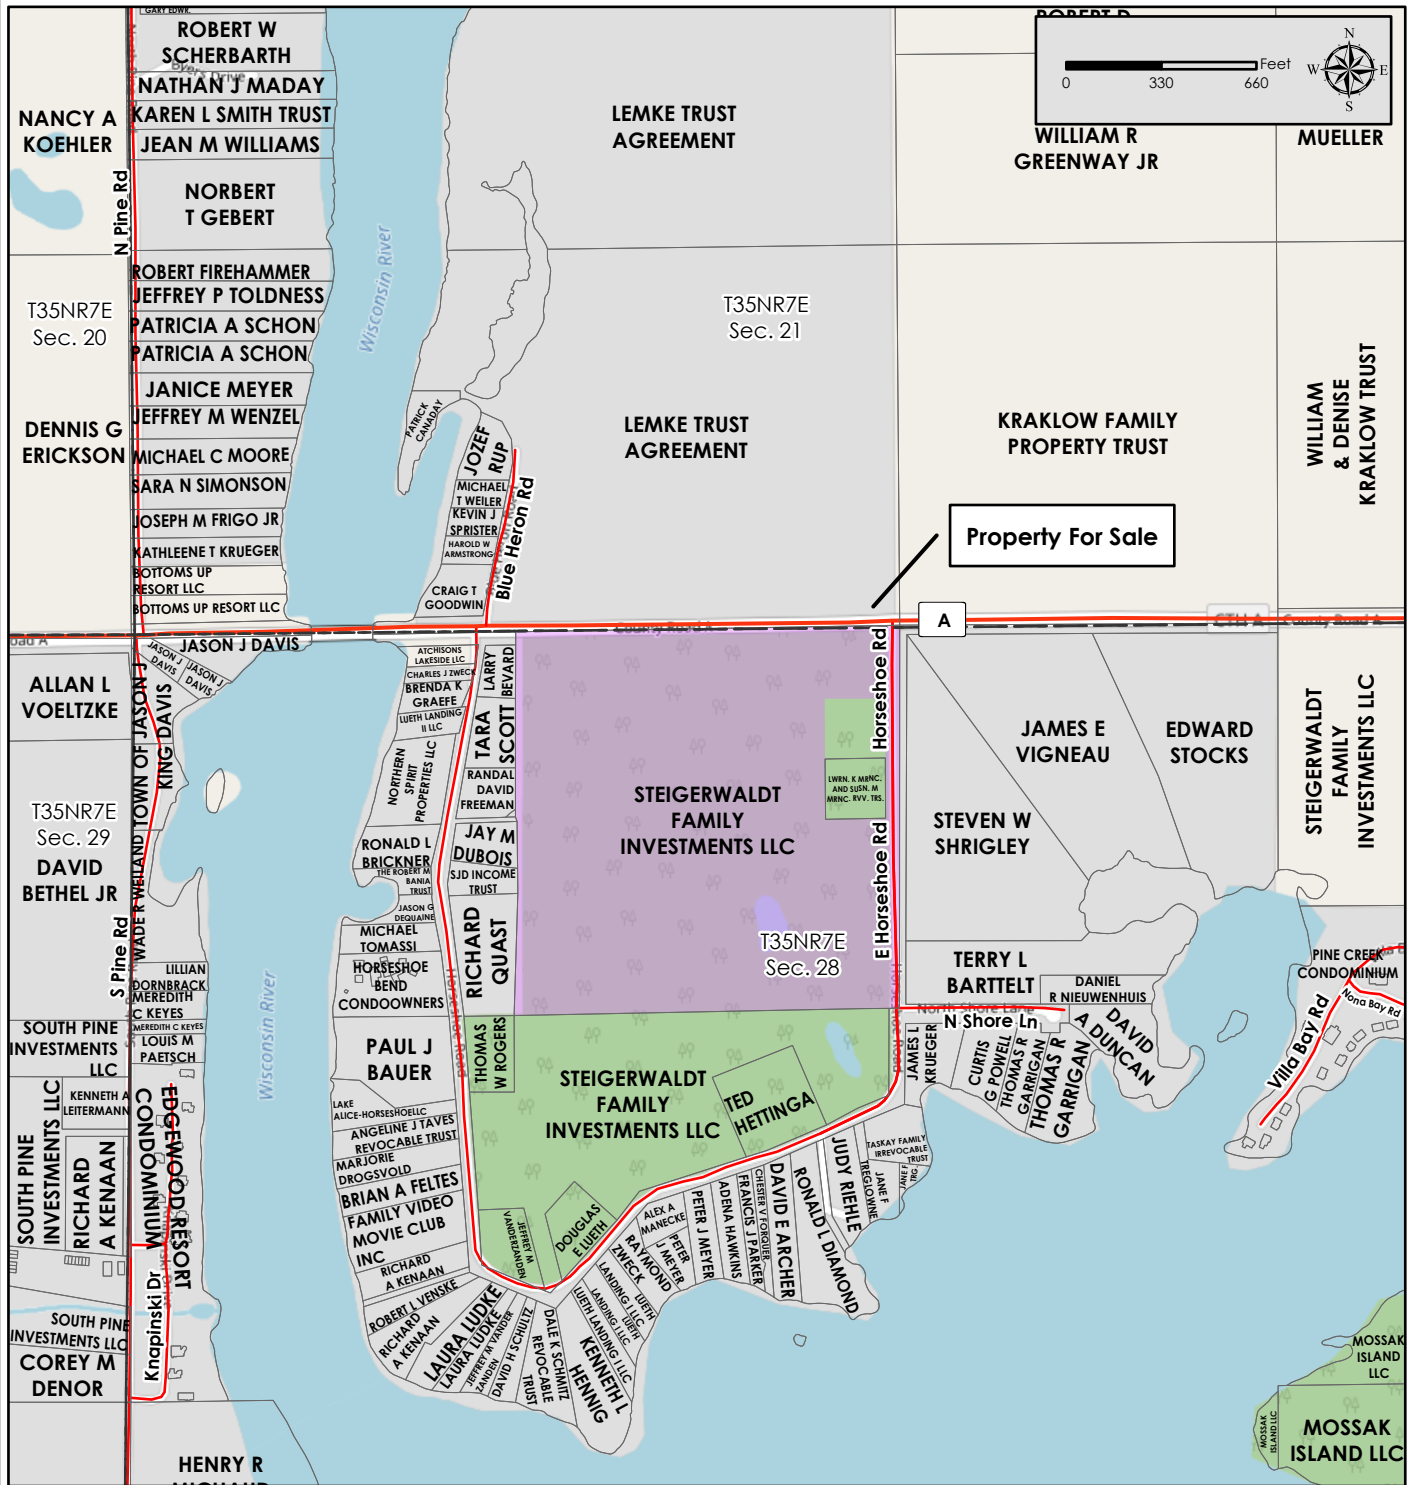

Property for Sale
Part of Sec. 28, T35N-R7E
Lincoln Co., Wisconsin

Property Location Map

Property For Sale

Map Disclaimer:

This map is intended to provide a visual representation of property and geographic features. It is not a legal survey but a depiction of the property based on reasonably available information suitable for the intended purposes. This map shows the approximate relative location of property boundaries but was not prepared by a professional land surveyor. The use of this map is limited to applications consistent with the intent and accuracy of the map and source data. It may not be sufficient or appropriate for legal, engineering, or surveying purposes. No guarantees or warranties are expressed. This map is not a survey of the actual boundary of any property this map depicts.