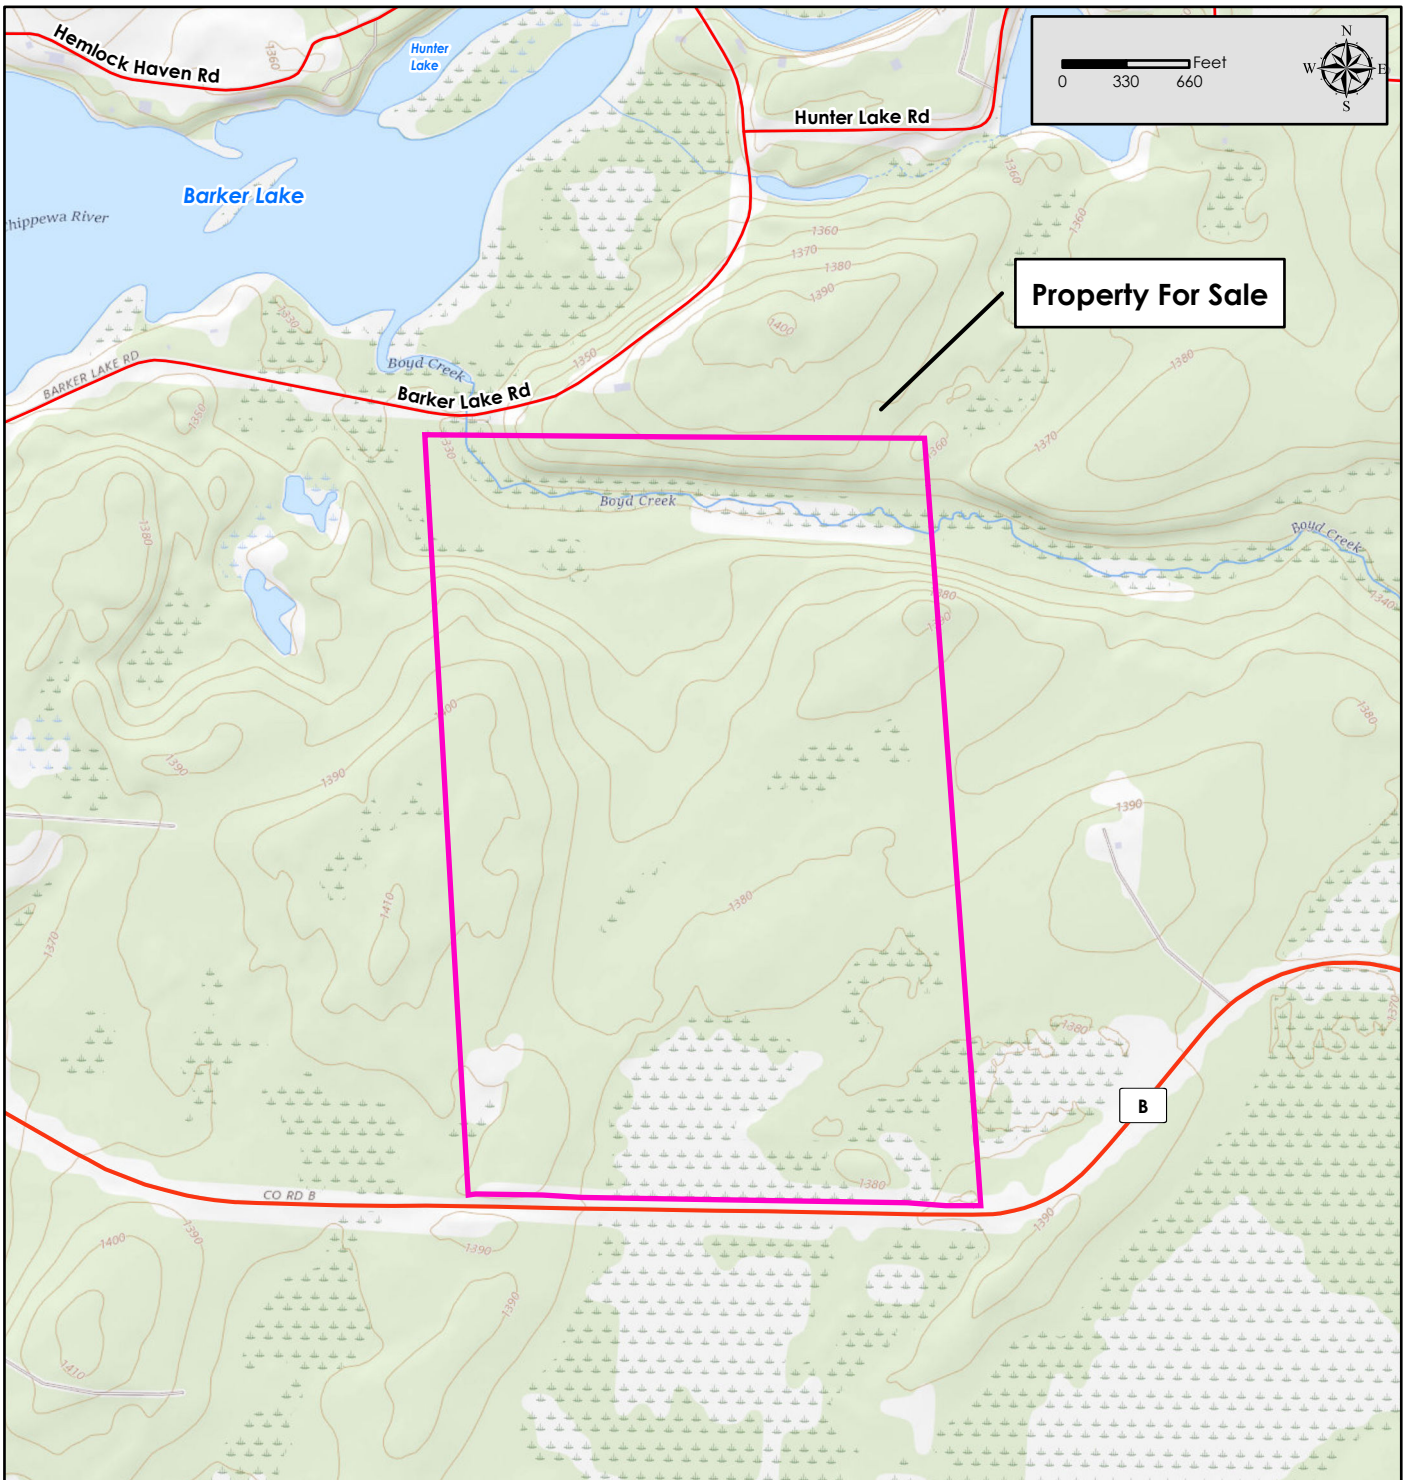

Property for Sale
Part of Sec. 32, T40N-R5W
Sawyer Co., WI

USGS Topographic Map

Map Disclaimer:

This map is intended to provide a visual representation of property and geographic features. It is not a legal survey but a depiction of the property based on reasonably available information suitable for the intended purposes. This map shows the approximate relative location of property boundaries but was not prepared by a professional land surveyor. The use of this map is limited to applications consistent with the intent and accuracy of the map and source data. It may not be sufficient or appropriate for legal, engineering, or surveying purposes. No guarantees or warranties are expressed. This map is not a survey of the actual boundary of any property this map depicts.