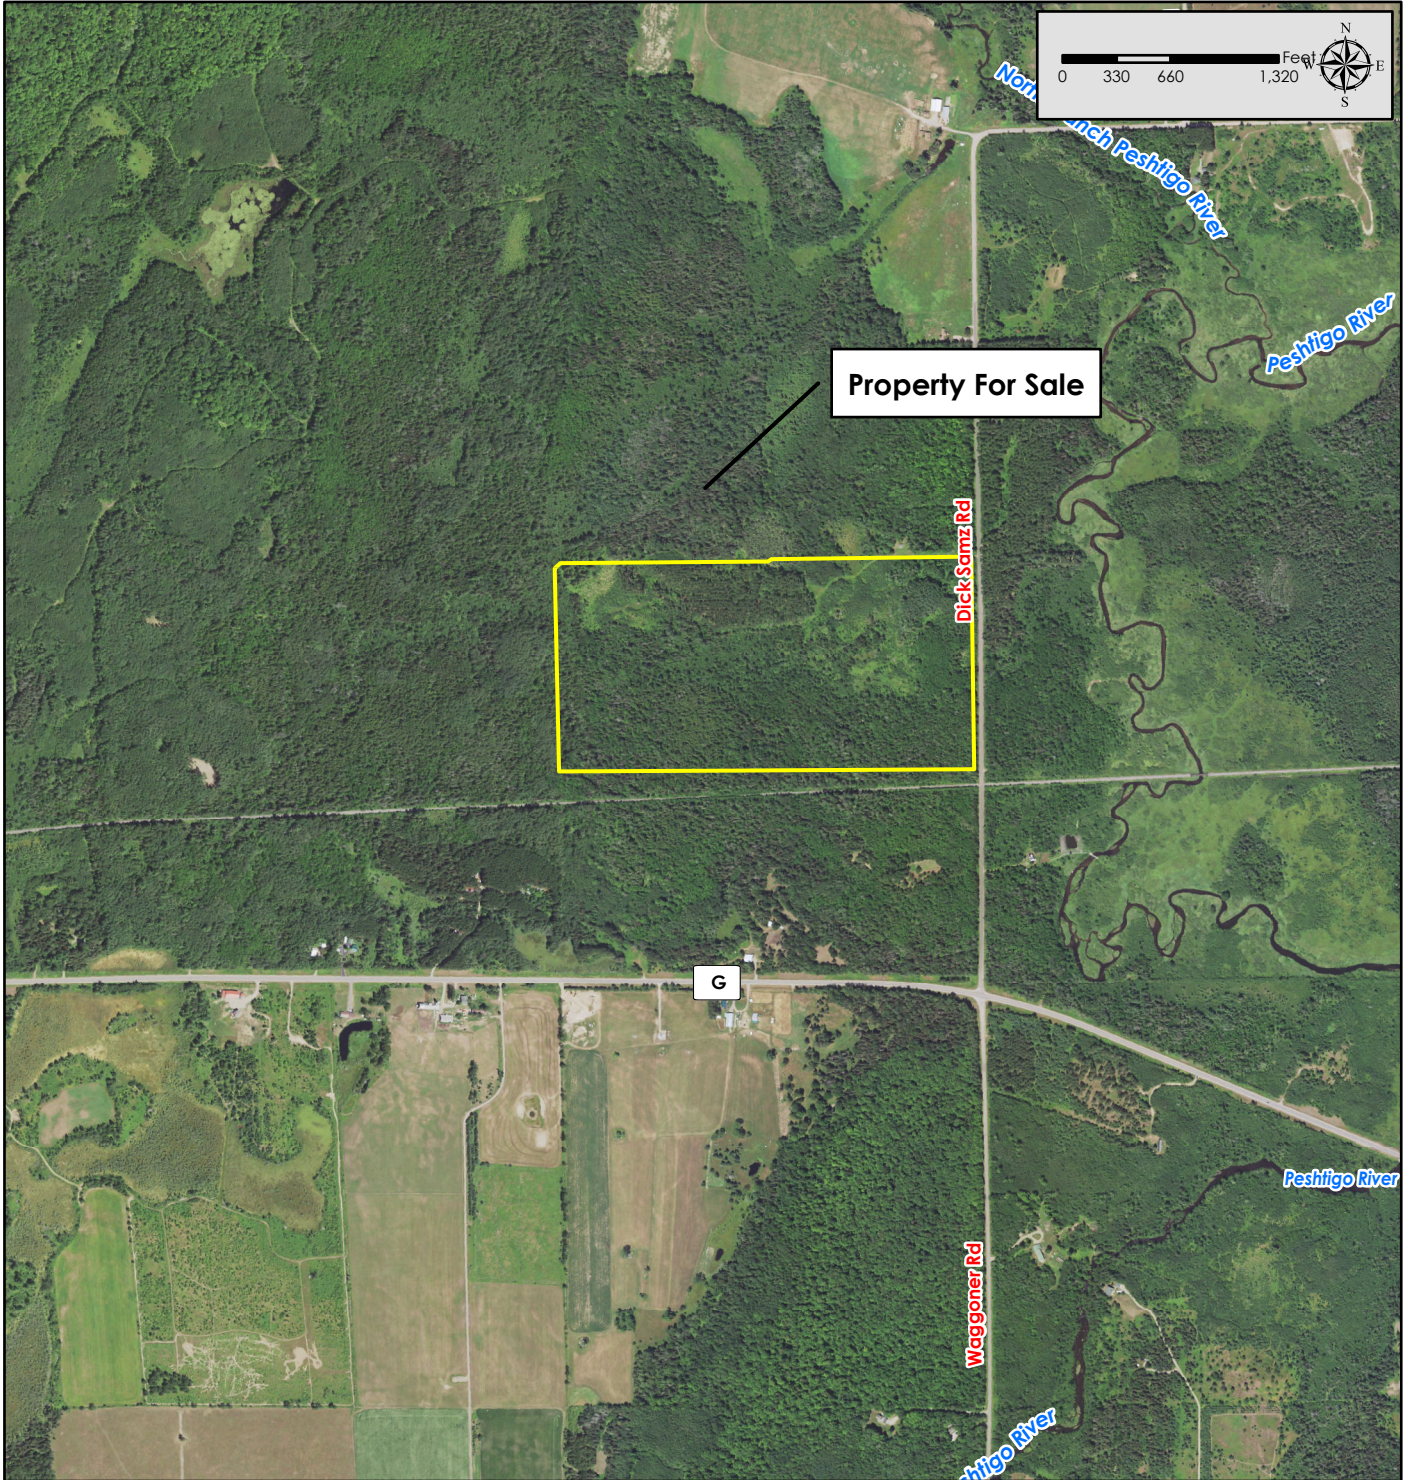

Property for Sale
80 Acres
Part of Sec. 26, T37N-R13E
Forest Co., WI

2022 NAIP Imagery

Map Disclaimer:

This map is intended to provide a visual representation of property and geographic features. It is not a legal survey but a depiction of the property based on reasonably available information suitable for the intended purposes. This map shows the approximate relative location of property boundaries but was not prepared by a professional land surveyor. The use of this map is limited to applications consistent with the intent and accuracy of the map and source data. It may not be sufficient or appropriate for legal, engineering, or surveying purposes. No guarantees or warranties are expressed. This map is not a survey of the actual boundary of any property this map depicts.