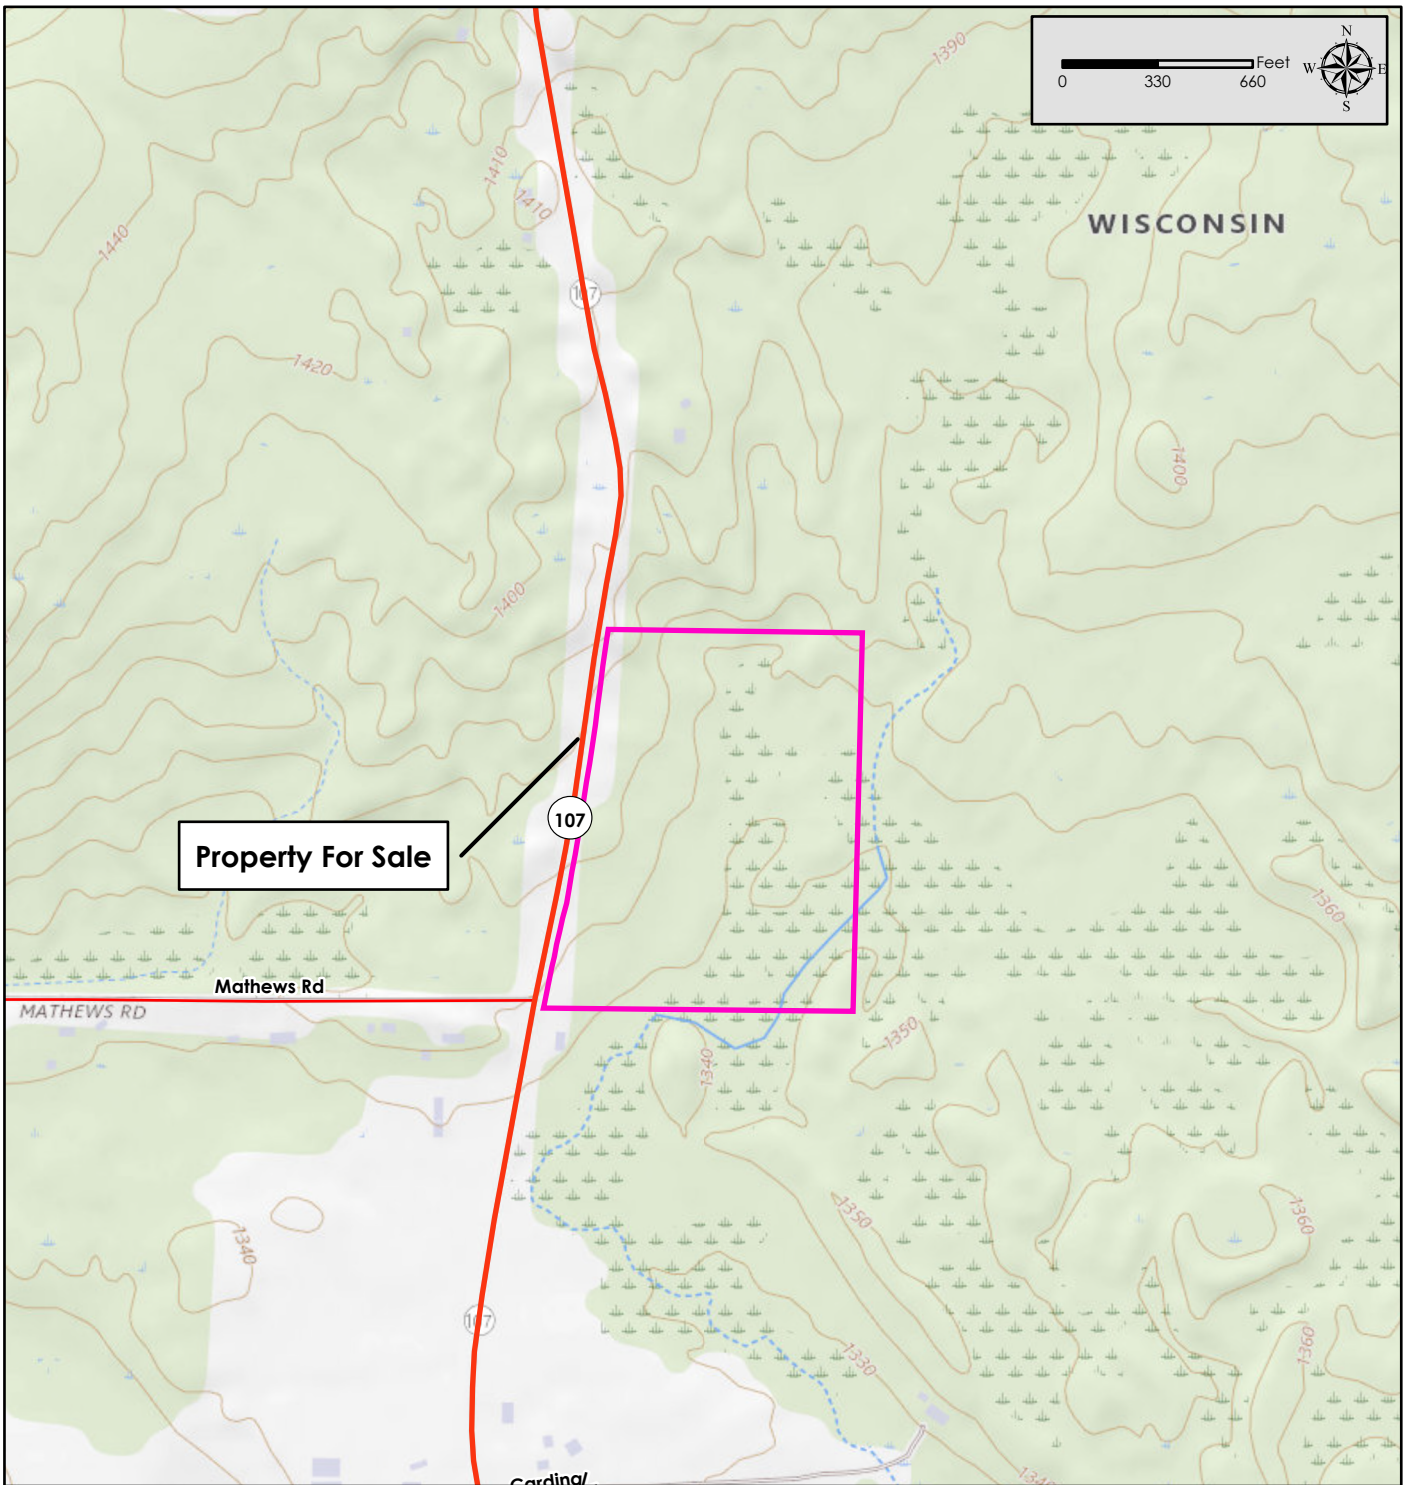

Property for Sale
29.22 Acres
Part of Sec. 19, T32N-R06E
Lincoln Co., WI

USGS Topographic Map

Map Disclaimer:
This map is intended to provide a visual representation of property and geographic features. It is not a legal survey but a depiction of the property based on reasonably available information suitable for the intended purposes. This map shows the approximate relative location of property boundaries but was not prepared by a professional land surveyor. The use of this map is limited to applications consistent with the intent and accuracy of the map and source data. It may not be sufficient or appropriate for legal, engineering, or surveying purposes. No guarantees or warranties are expressed. This map is not a survey of the actual boundary of any property this map depicts.