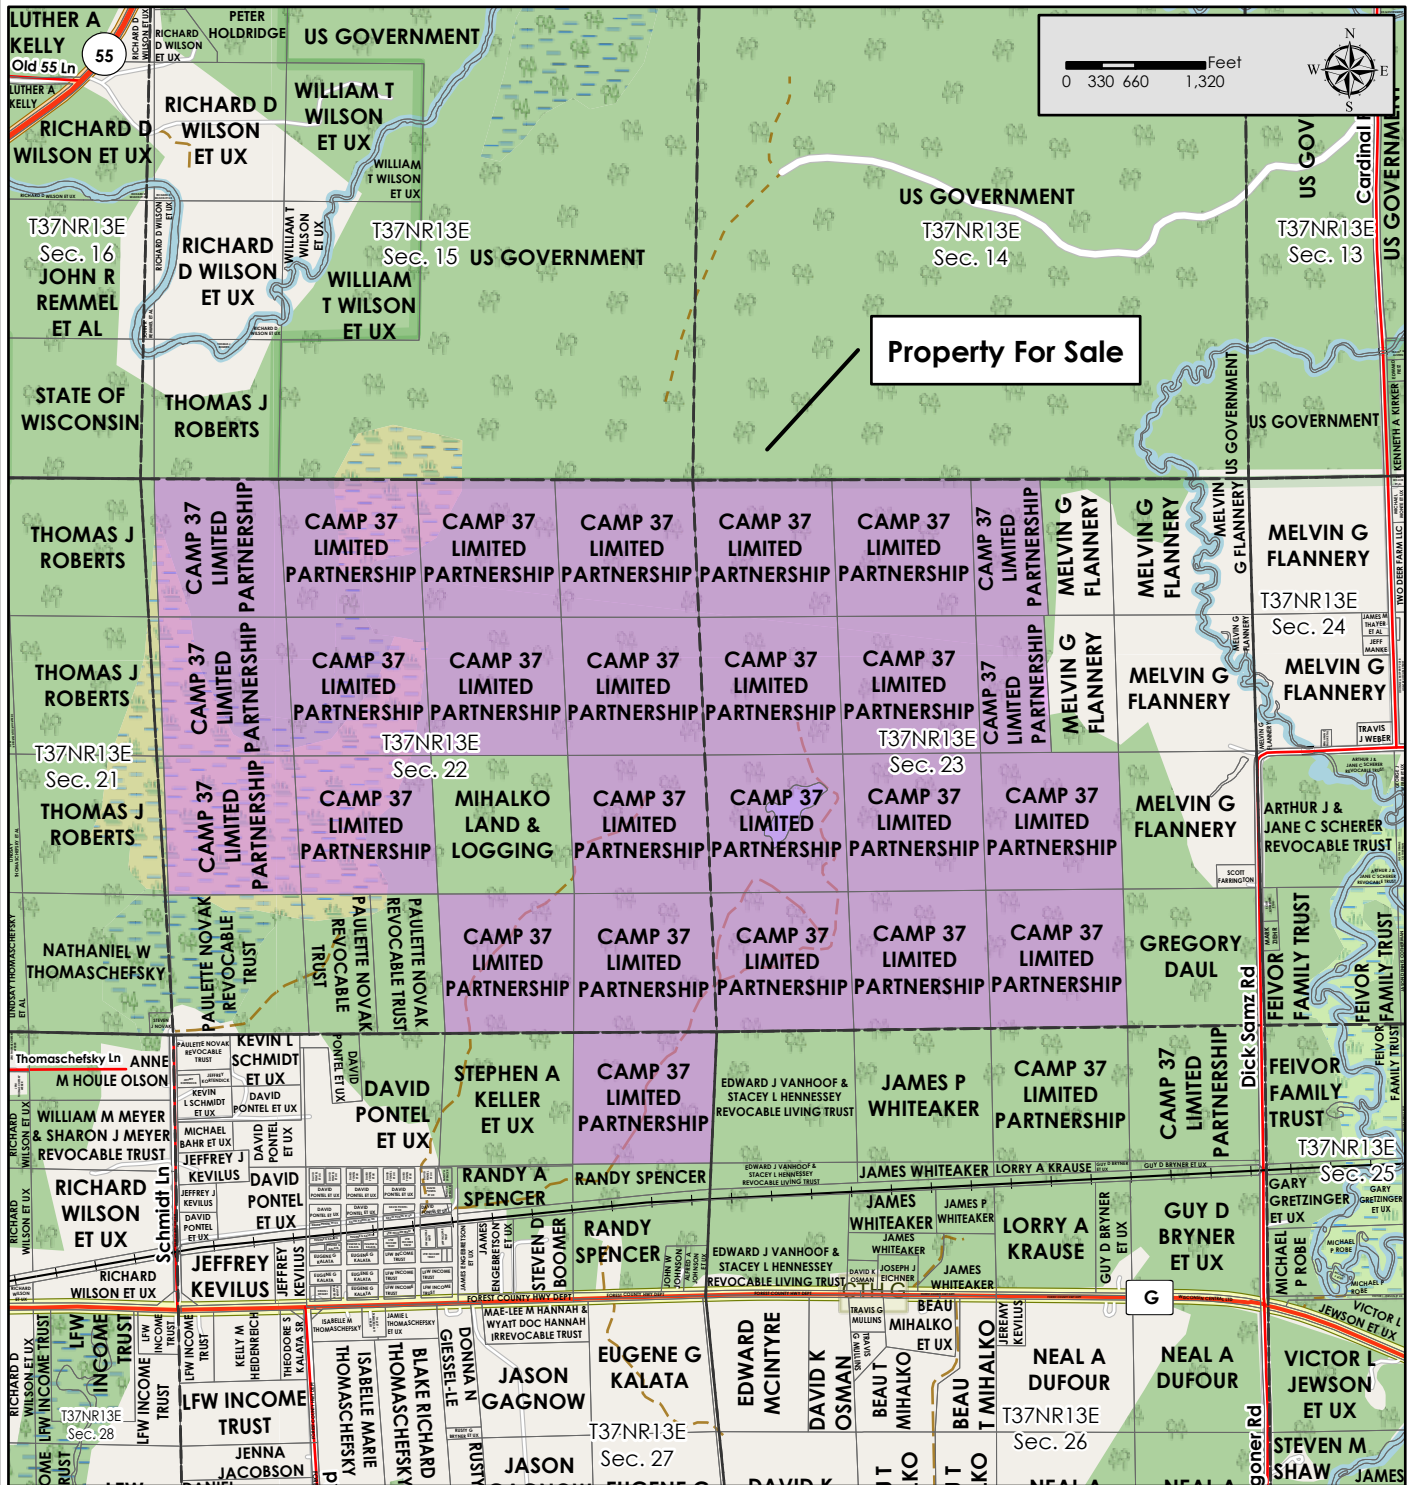

Property for Sale  
Part of Sec. 22, 23, & 27, T37N-R13E  
Forest Co., WI

Property Location Map

Map Disclaimer:

This map is intended to provide a visual representation of property and geographic features. It is not a legal survey but a depiction of the property based on reasonably available information suitable for the intended purposes. This map shows the approximate relative location of property boundaries but was not prepared by a professional land surveyor. The use of this map is limited to applications consistent with the intent and accuracy of the map and source data. It may not be sufficient or appropriate for legal, engineering, or surveying purposes. No guarantees or warranties are expressed. This map is not a survey of the actual boundary of any property this map depicts.