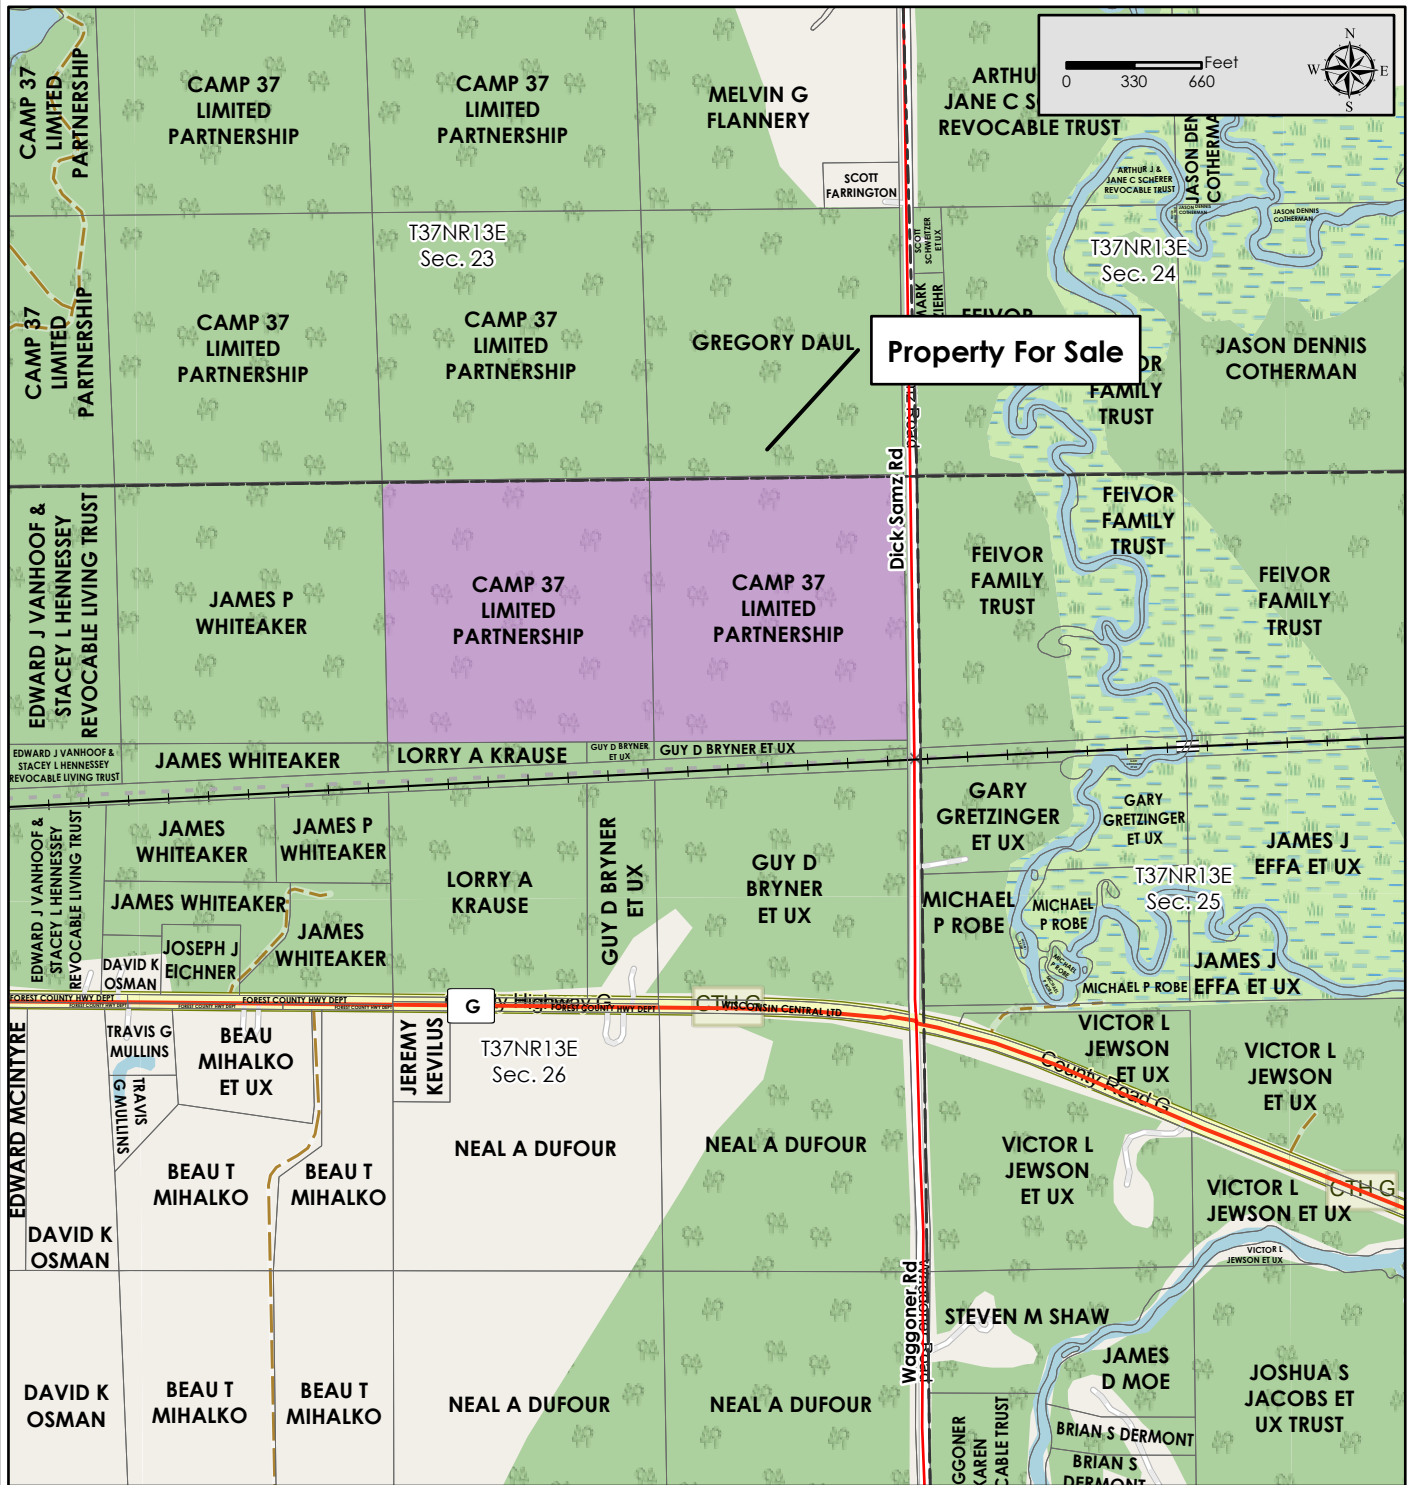

Property for Sale
 Part of Sec. 26, T37N-R13E
 Forest Co., WI

Property Location Map

Map Disclaimer:

This map is intended to provide a visual representation of property and geographic features. It is not a legal survey but a depiction of the property based on reasonably available information suitable for the intended purposes. This map shows the approximate relative location of property boundaries but was not prepared by a professional land surveyor. The use of this map is limited to applications consistent with the intent and accuracy of the map and source data. It may not be sufficient or appropriate for legal, engineering, or surveying purposes. No guarantees or warranties are expressed. This map is not a survey of the actual boundary of any property this map depicts.