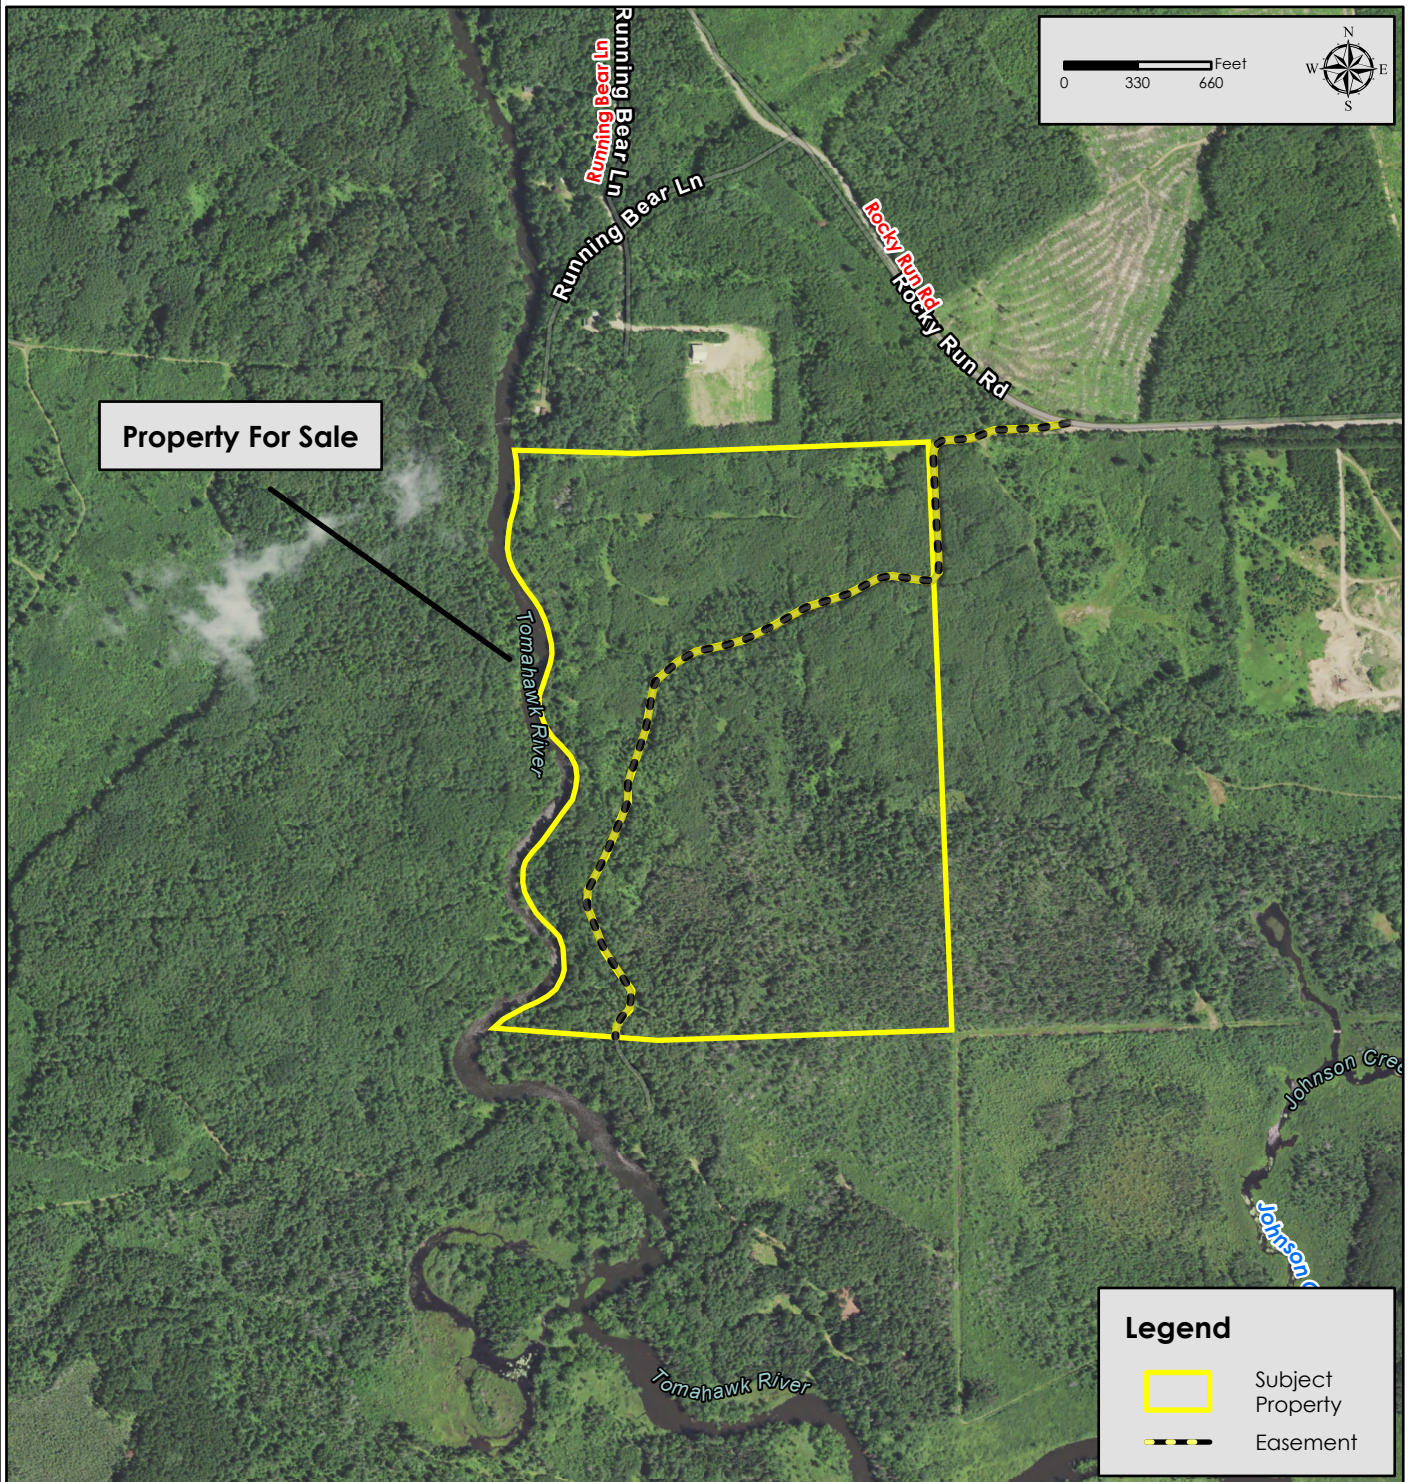

Property For Sale
104.95 Acres
Part of Sec. 20 & 21, T37N-R6E
Oneida Co., WI

2022 NAIP Imagery

Property For Sale

Legend

- Subject Property
- Easement

Map Disclaimer:
This map is intended to provide a visual representation of property and geographic features. It is not a legal survey but a depiction of the property based on reasonably available information suitable for the intended purposes. This map shows the approximate relative location of property boundaries but was not prepared by a professional land surveyor. The use of this map is limited to applications consistent with the intent and accuracy of the map and source data. It may not be sufficient or appropriate for legal, engineering, or surveying purposes. No guarantees or warranties are expressed. This map is not a survey of the actual boundary of any property this map depicts.