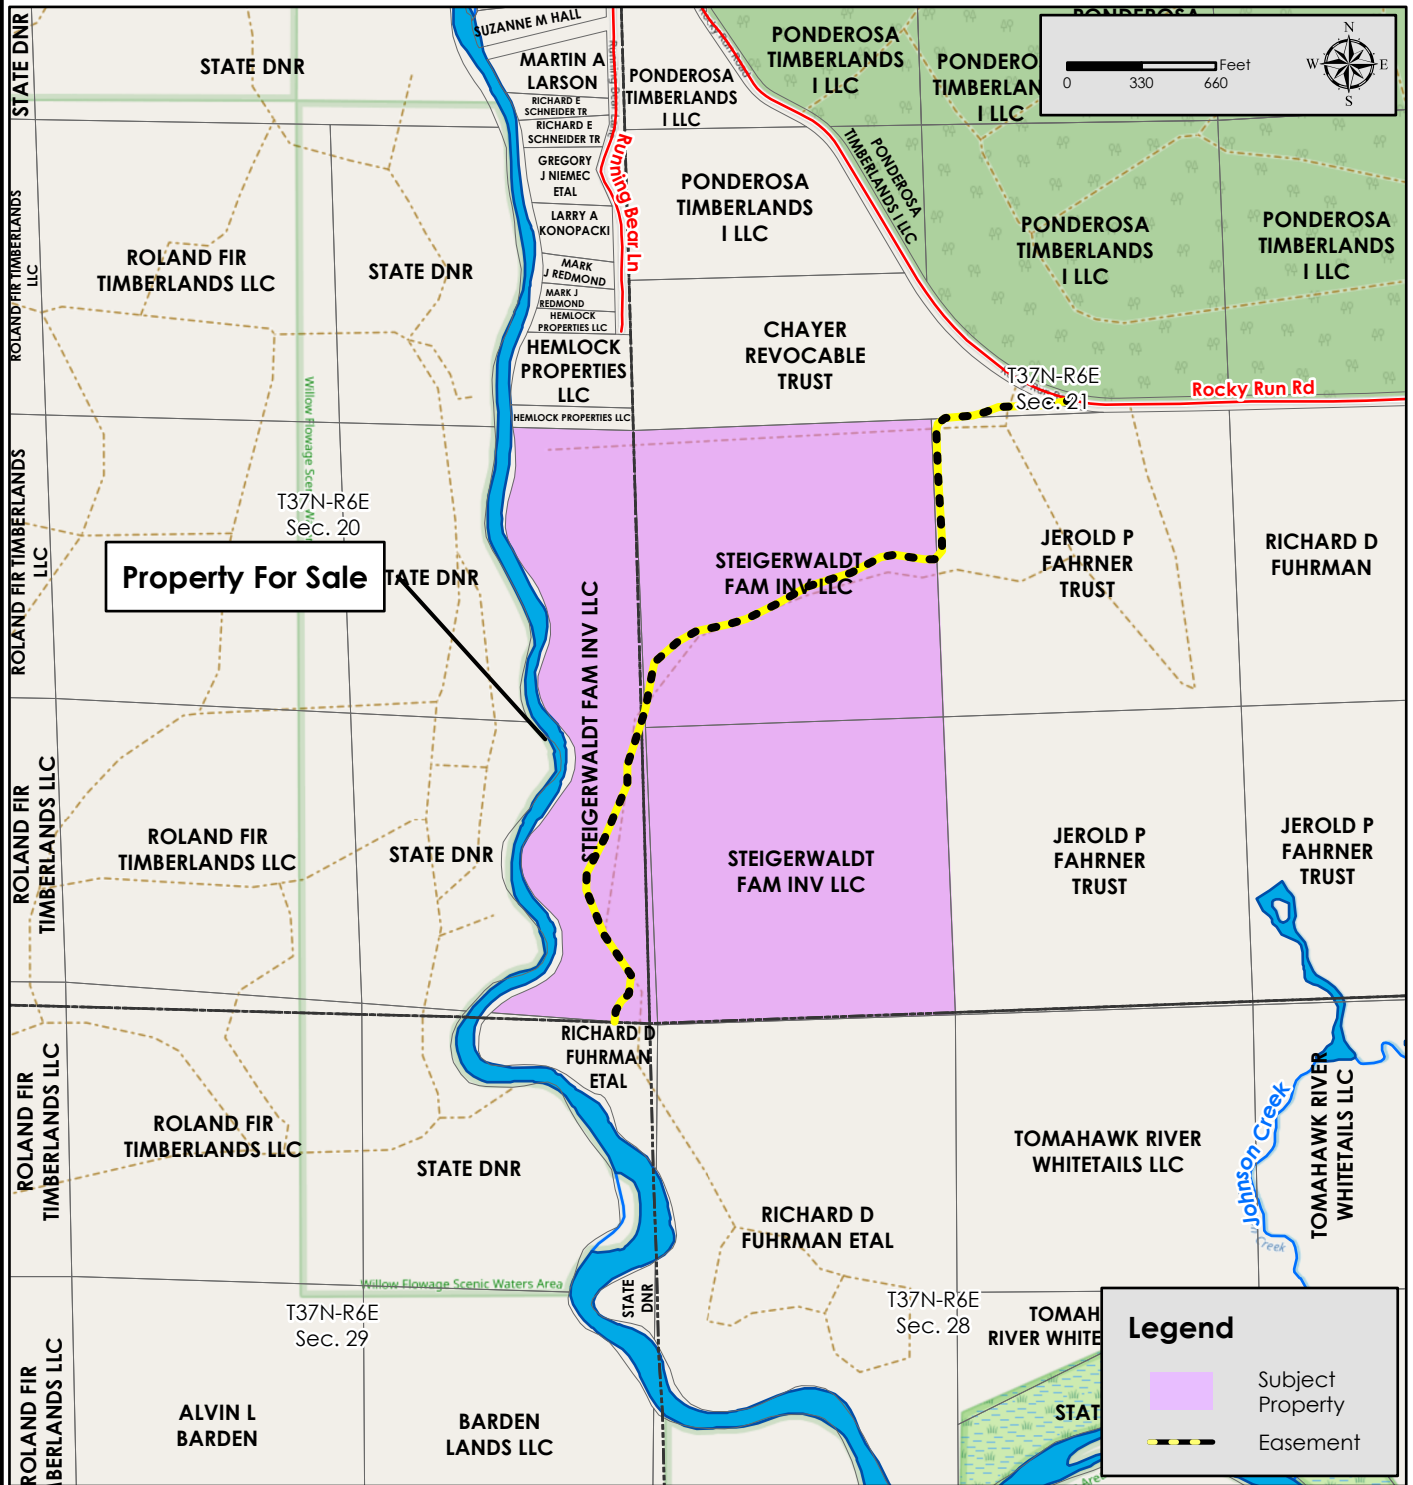

Property For Sale
104.95 Acres
Part of Sec. 20 & 21, T37N-R6E
Oneida Co., WI

Property Location Map

Map Disclaimer:

This map is intended to provide a visual representation of property and geographic features. It is not a legal survey but a depiction of the property based on reasonably available information suitable for the intended purposes. This map shows the approximate relative location of property boundaries but was not prepared by a professional land surveyor. The use of this map is limited to applications consistent with the intent and accuracy of the map and source data. It may not be sufficient or appropriate for legal, engineering, or surveying purposes. No guarantees or warranties are expressed. This map is not a survey of the actual boundary of any property this map depicts.