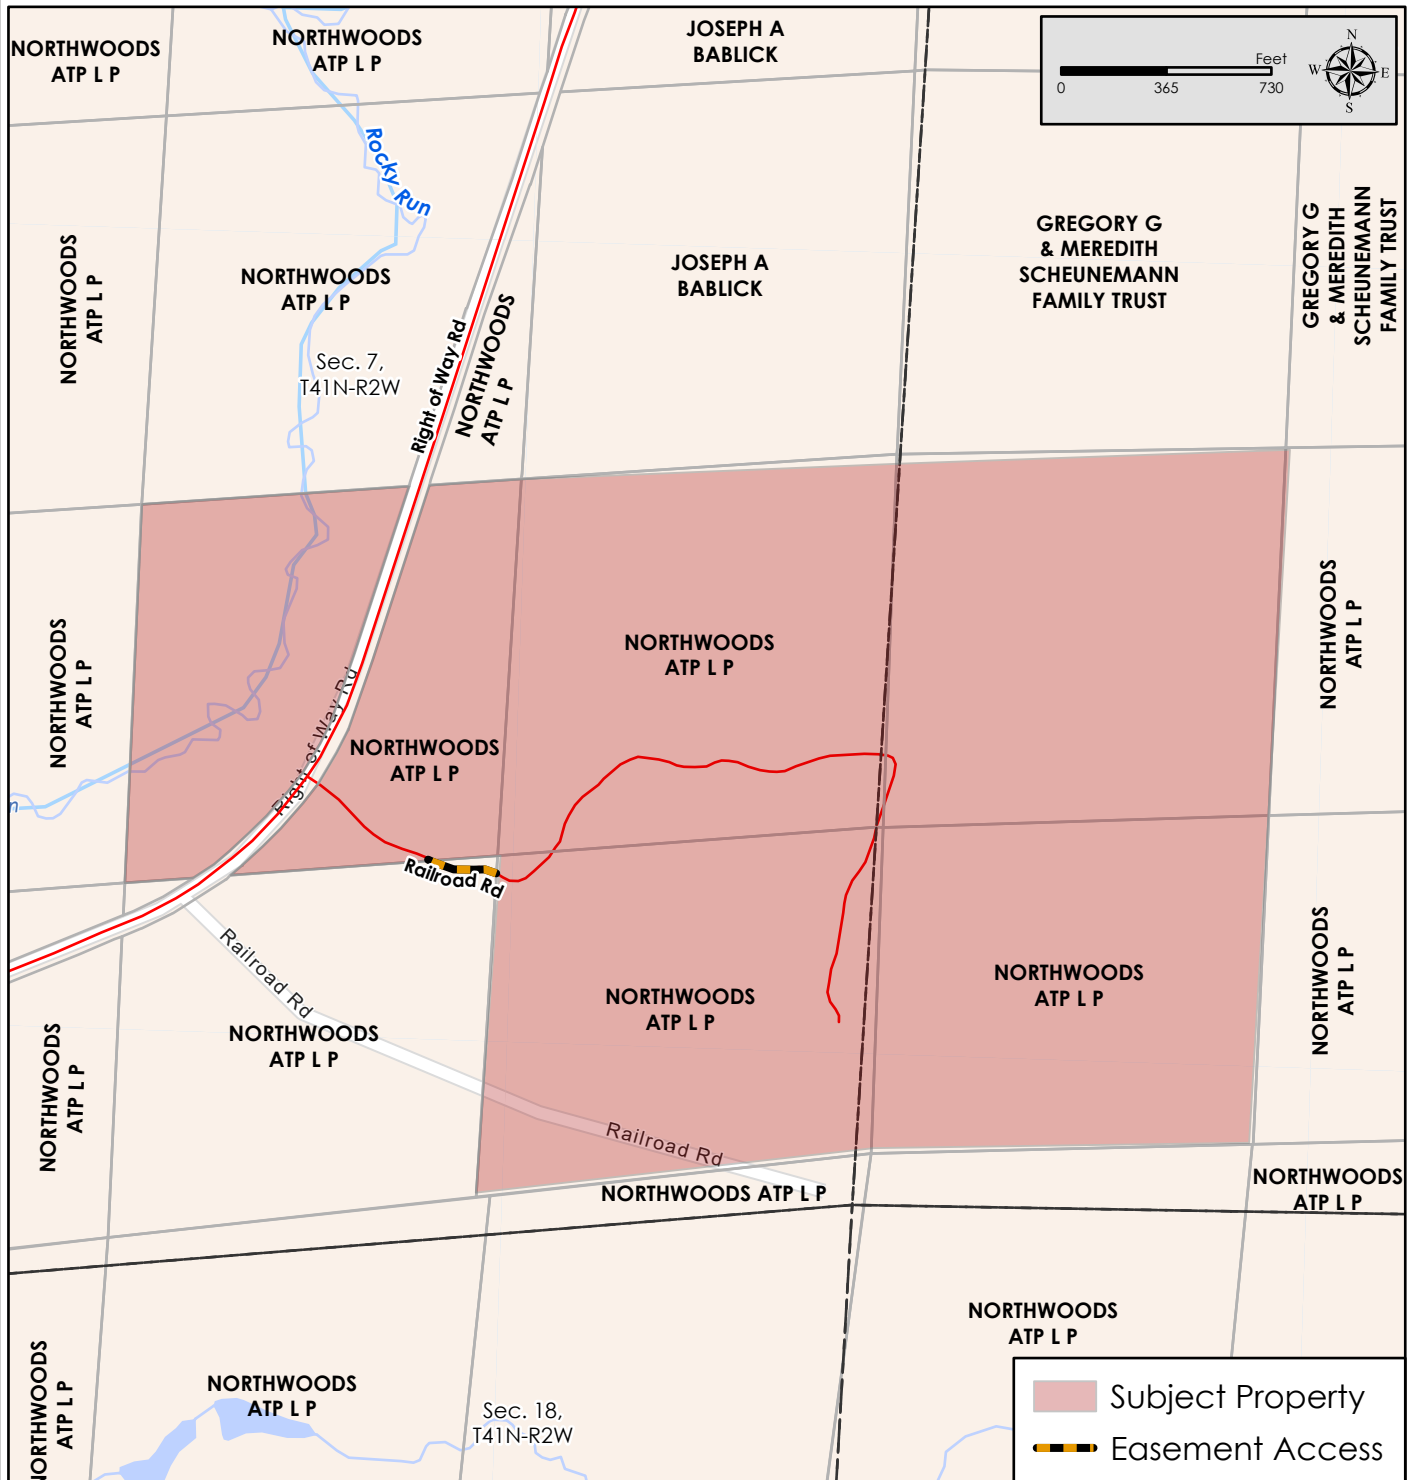

Property for Sale  
 200 Acre  
 Part of Sec. 07 & 08, T41N-R02W  
 Ashland Co., WI

Figure 2  
 Property Location Map

Map Disclaimer:

This map is intended to provide a visual representation of property and geographic features. It is not a legal survey but a depiction of the property based on reasonably available information suitable for the intended purposes. This map shows the approximate relative location of property boundaries but was not prepared by a professional land surveyor. The use of this map is limited to applications consistent with the intent and accuracy of the map and source data. It may not be sufficient or appropriate for legal, engineering, or surveying purposes. No guarantees or warranties are expressed. This map is not a survey of the actual boundary of any property this map depicts.