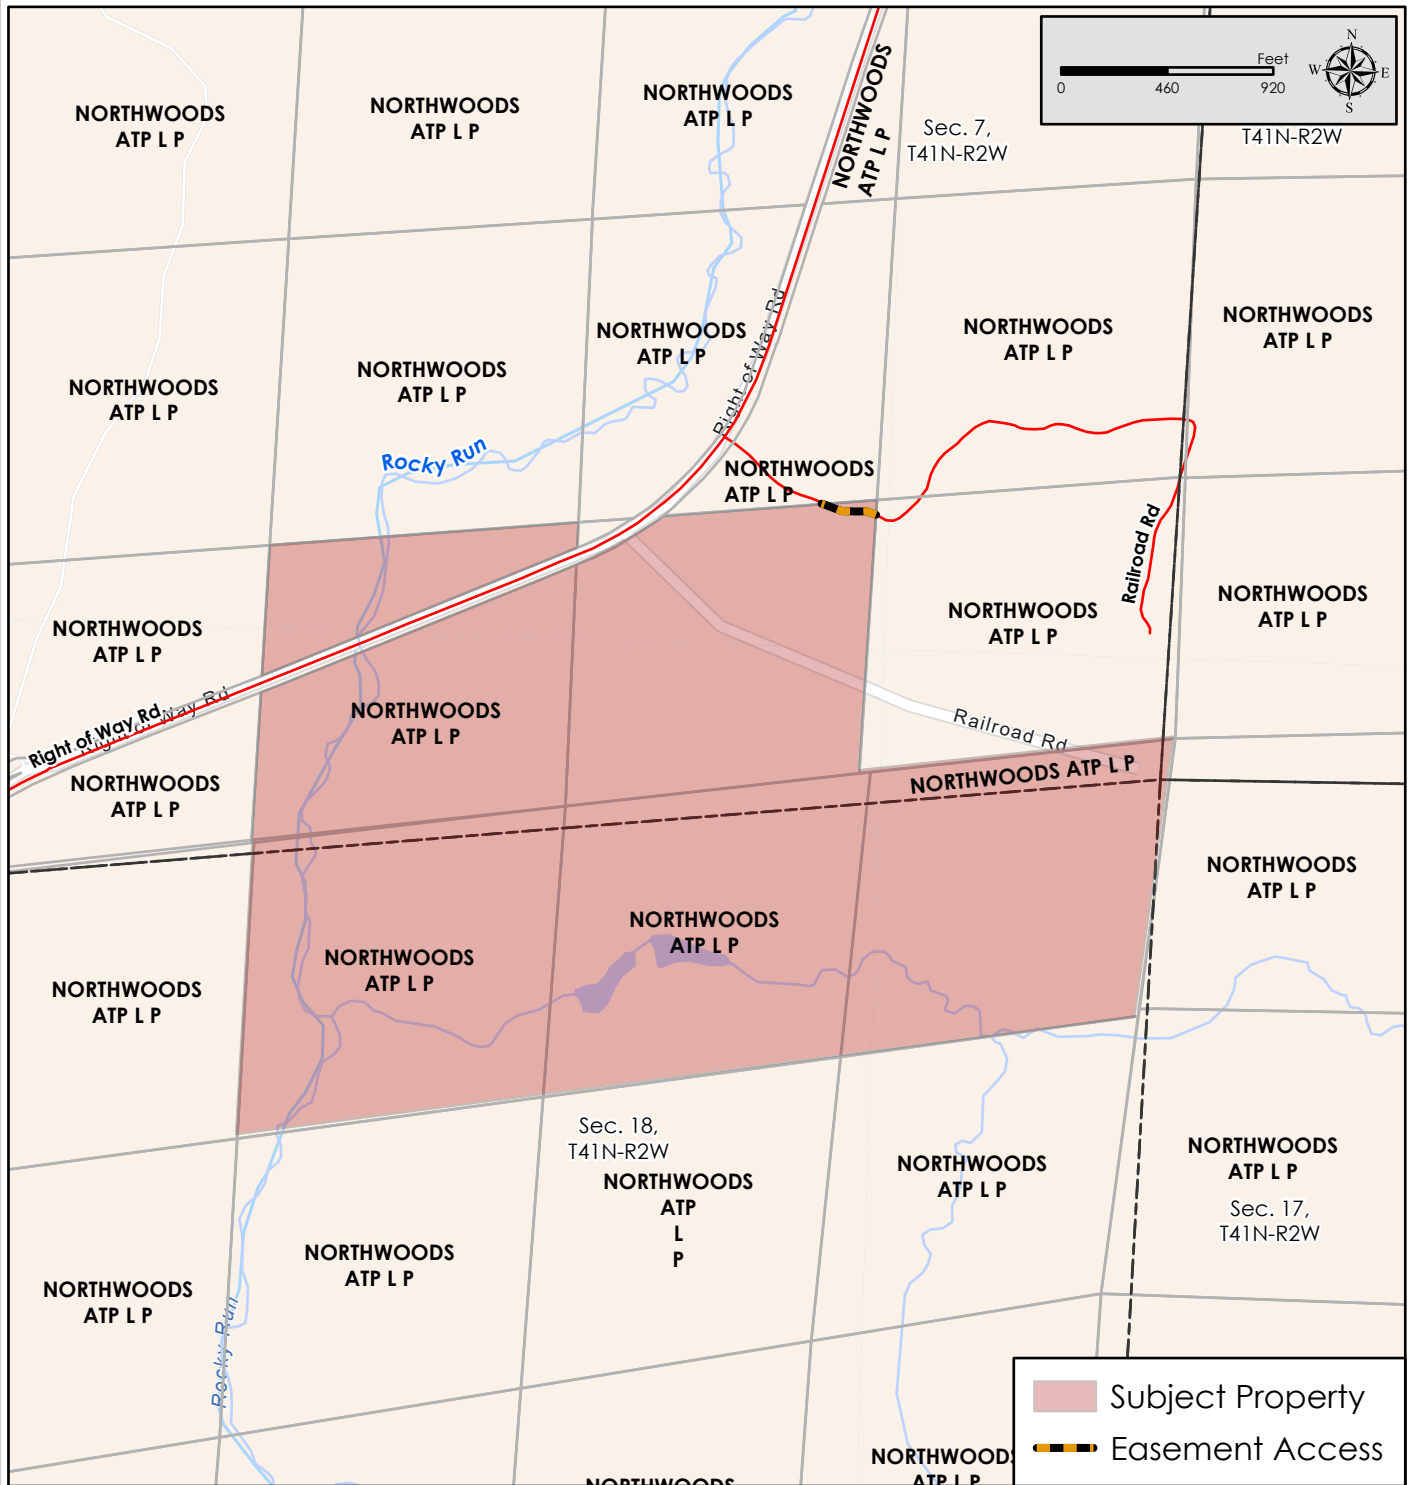

Property for Sale
200 Acre
Part of Sec. 07 & 18, T41N-R02W
Ashland Co., WI

Figure 2
Property Location Map

Map Disclaimer:

This map is intended to provide a visual representation of property and geographic features. It is not a legal survey but a depiction of the property based on reasonably available information suitable for the intended purposes. This map shows the approximate relative location of property boundaries but was not prepared by a professional land surveyor. The use of this map is limited to applications consistent with the intent and accuracy of the map and source data. It may not be sufficient or appropriate for legal, engineering, or surveying purposes. No guarantees or warranties are expressed. This map is not a survey of the actual boundary of any property this map depicts.