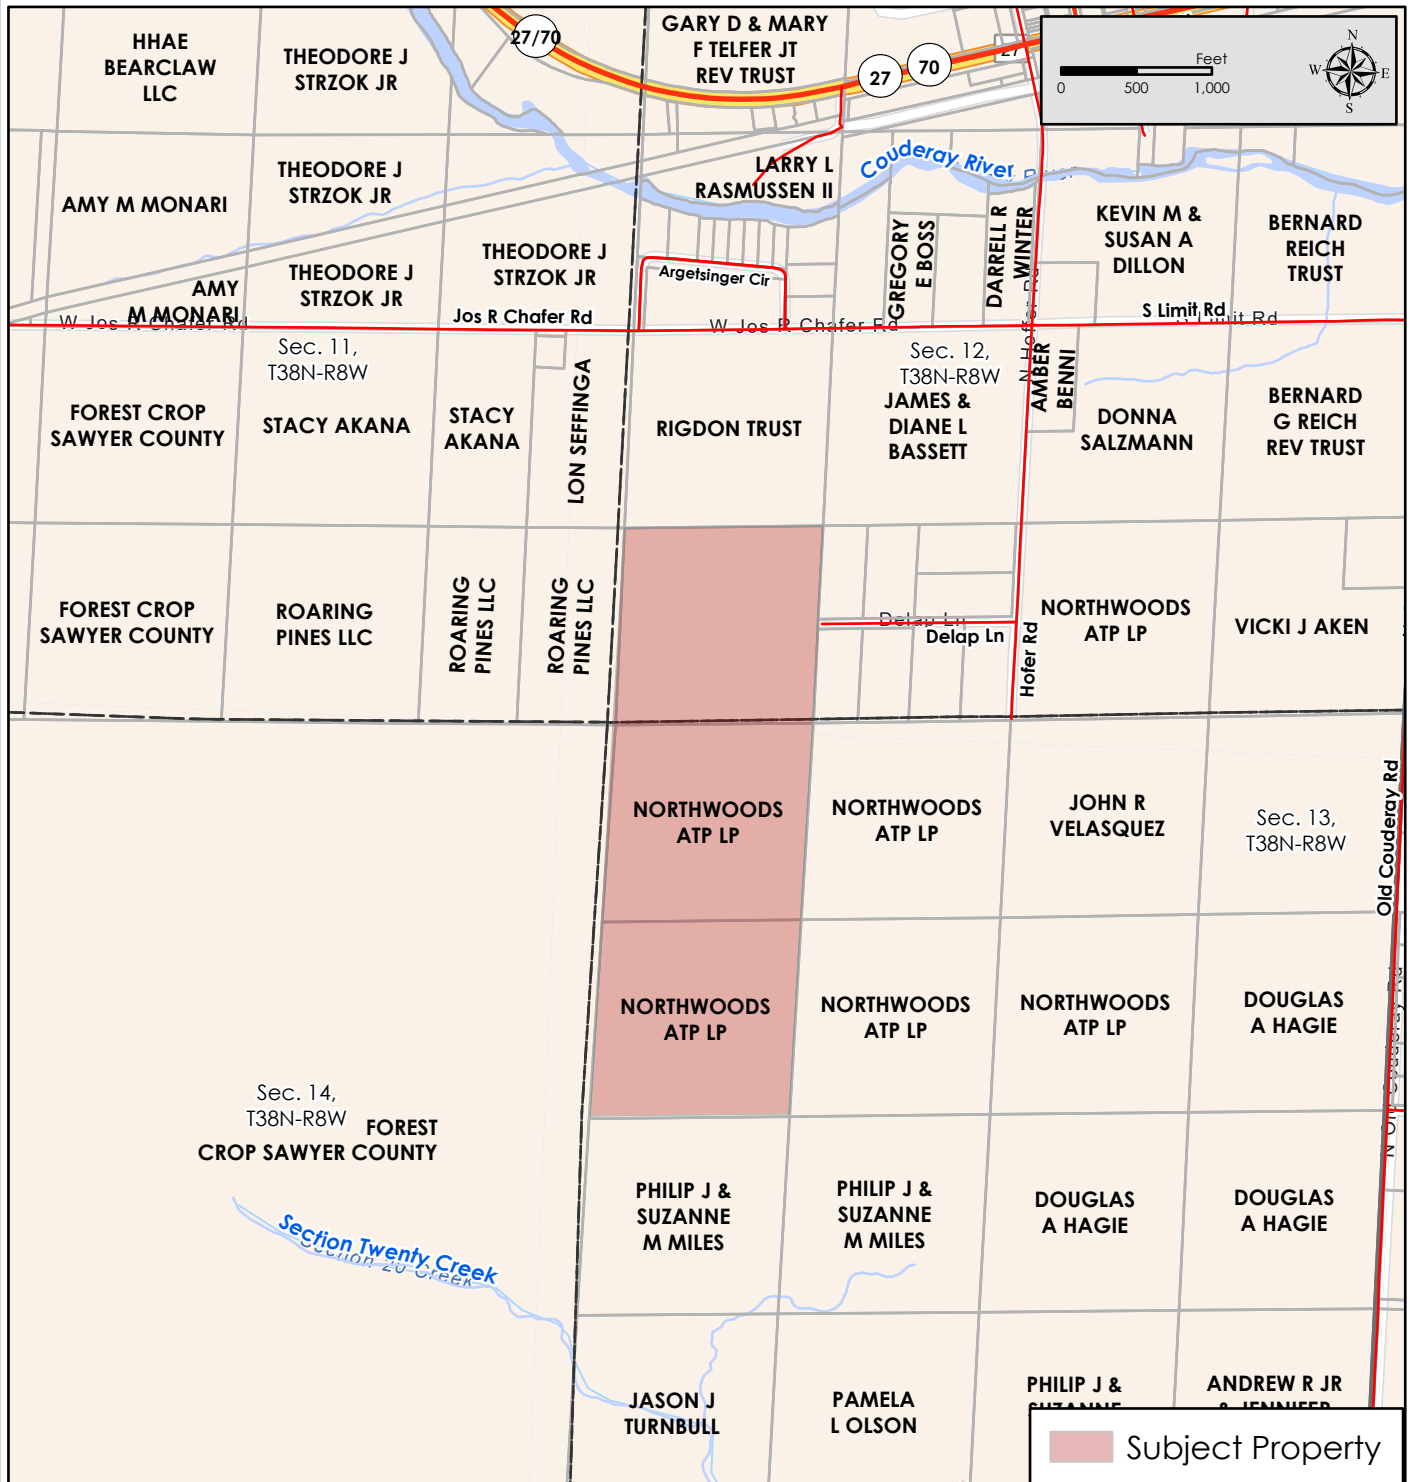

Property for Sale
120 Acre
Part of Sec. 12, T38N-R08W
Sawyer Co., WI

Figure 2
Property Location Map

Map Disclaimer:
 This map is intended to provide a visual representation of property and geographic features. It is not a legal survey but a depiction of the property based on reasonably available information suitable for the intended purposes. This map shows the approximate relative location of property boundaries but was not prepared by a professional land surveyor. The use of this map is limited to applications consistent with the intent and accuracy of the map and source data. It may not be sufficient or appropriate for legal, engineering, or surveying purposes. No guarantees or warranties are expressed. This map is not a survey of the actual boundary of any property this map depicts.