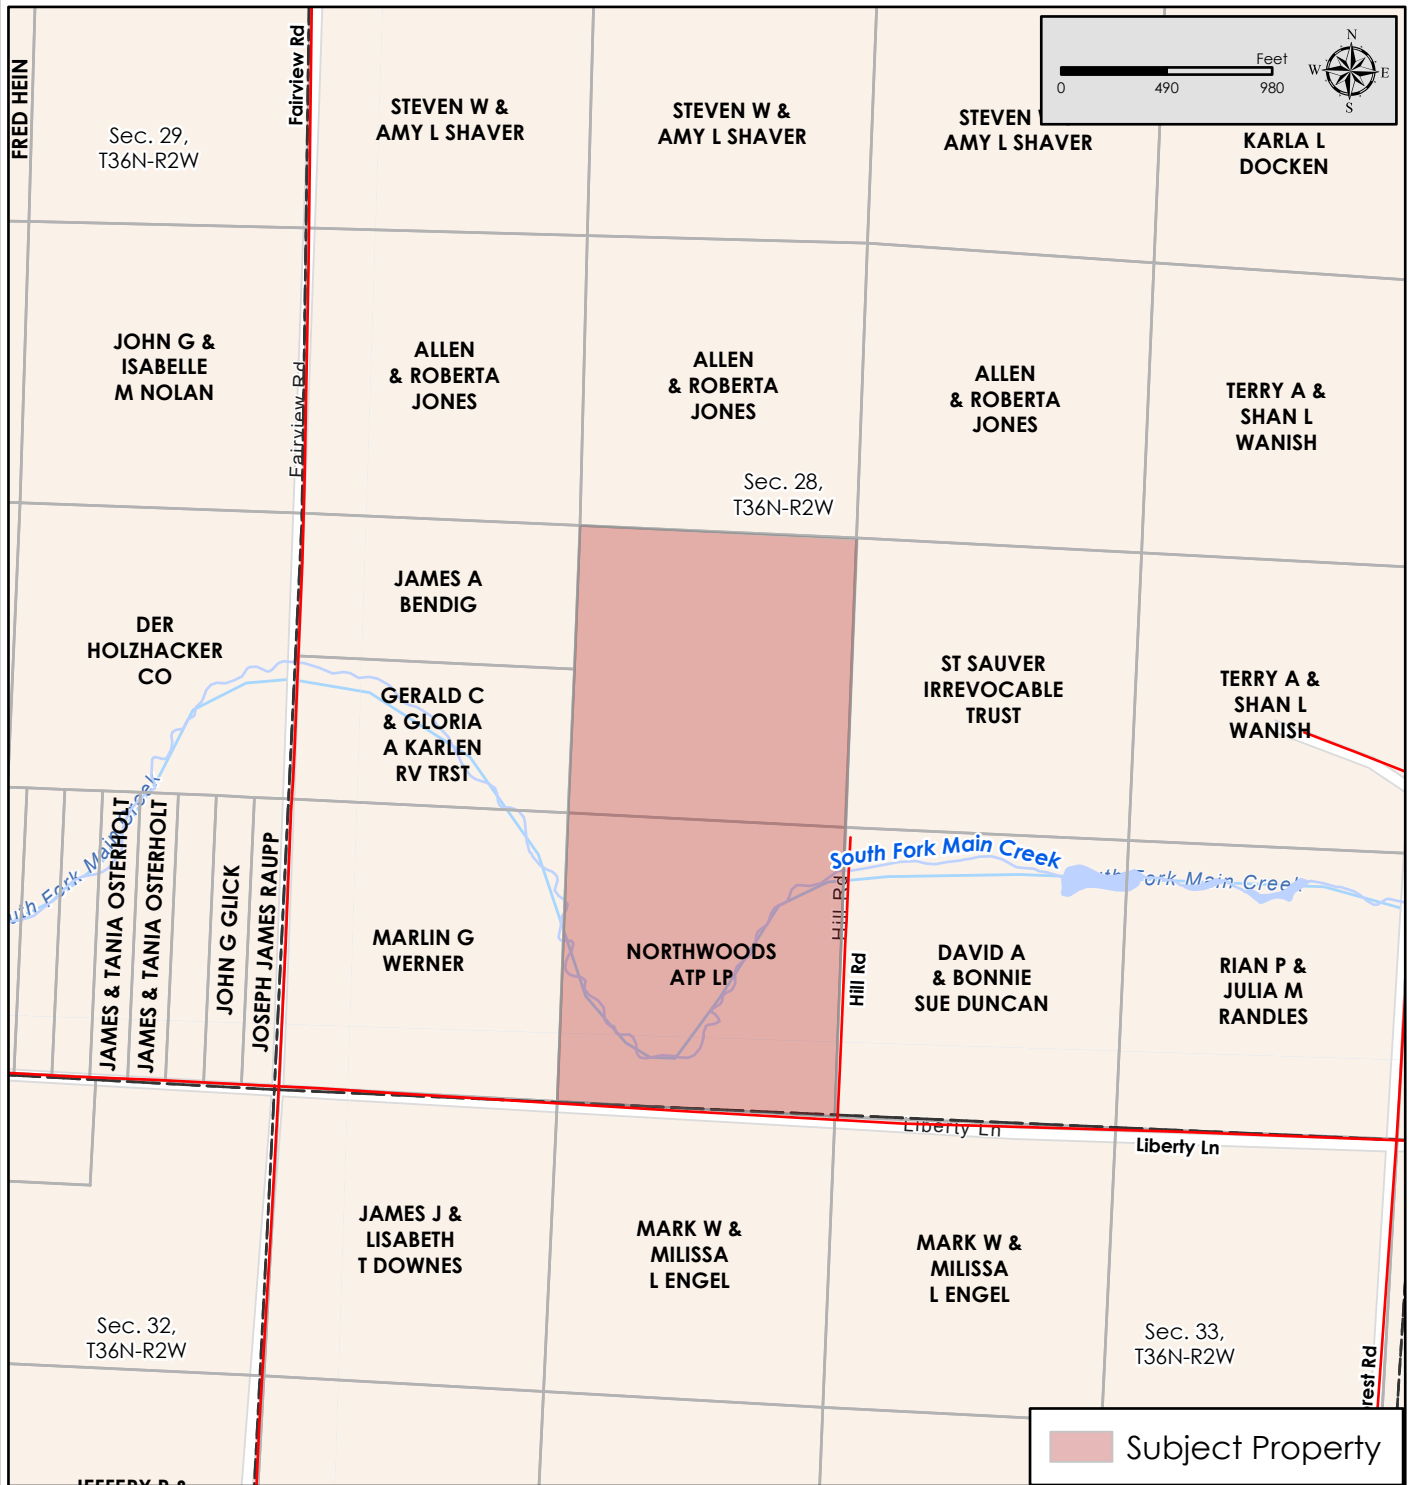

Property for Sale
80 Acre
Part of Sec. 28, T36N-R02W
Price Co., WI

Figure 2
Property Location Map

Subject Property

Map Disclaimer:
 This map is intended to provide a visual representation of property and geographic features. It is not a legal survey but a depiction of the property based on reasonably available information suitable for the intended purposes. This map shows the approximate relative location of property boundaries but was not prepared by a professional land surveyor. The use of this map is limited to applications consistent with the intent and accuracy of the map and source data. It may not be sufficient or appropriate for legal, engineering, or surveying purposes. No guarantees or warranties are expressed. This map is not a survey of the actual boundary of any property this map depicts.