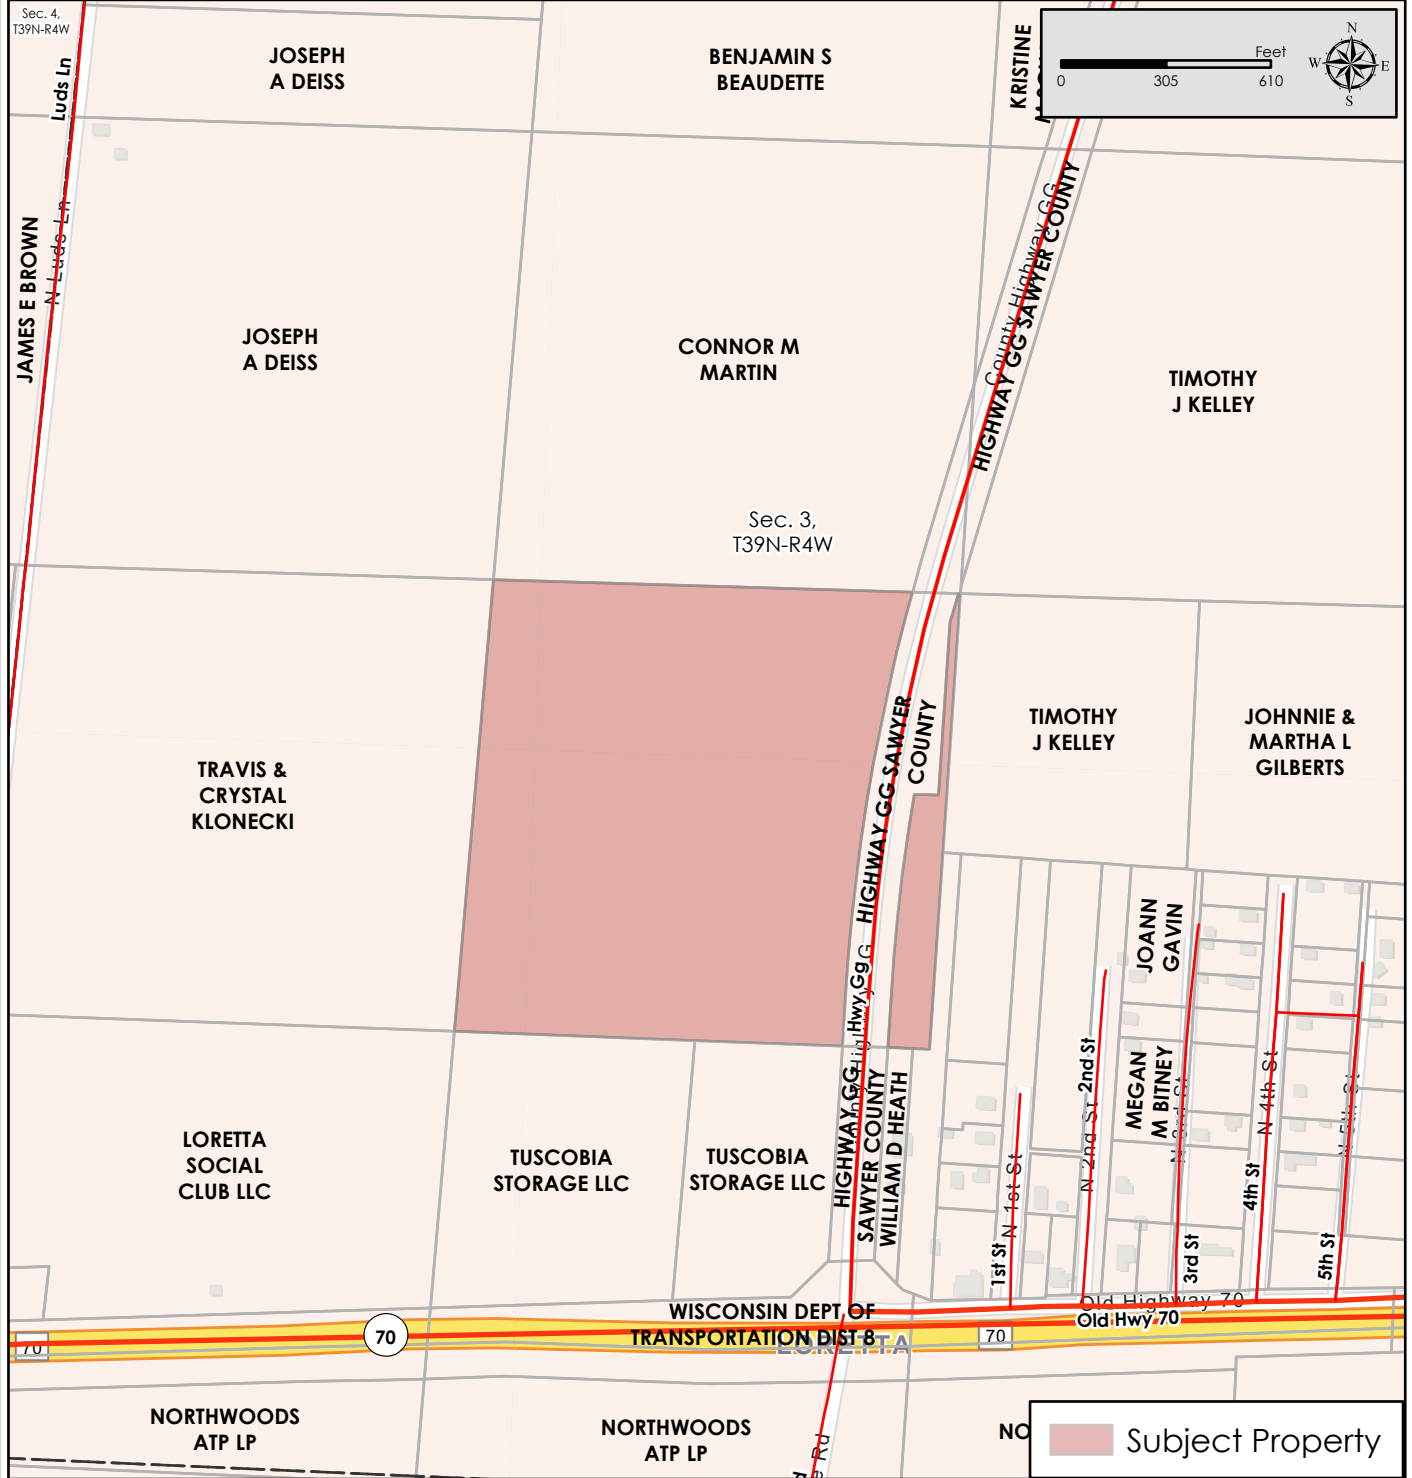

Property for Sale
 36 Acre
 Part of Sec. 03, T39N-R04W
 Sawyer Co., WI

Figure 2
 Property Location Map

Map Disclaimer:

This map is intended to provide a visual representation of property and geographic features. It is not a legal survey but a depiction of the property based on reasonably available information suitable for the intended purposes. This map shows the approximate relative location of property boundaries but was not prepared by a professional land surveyor. The use of this map is limited to applications consistent with the intent and accuracy of the map and source data. It may not be sufficient or appropriate for legal, engineering, or surveying purposes. No guarantees or warranties are expressed. This map is not a survey of the actual boundary of any property this map depicts.