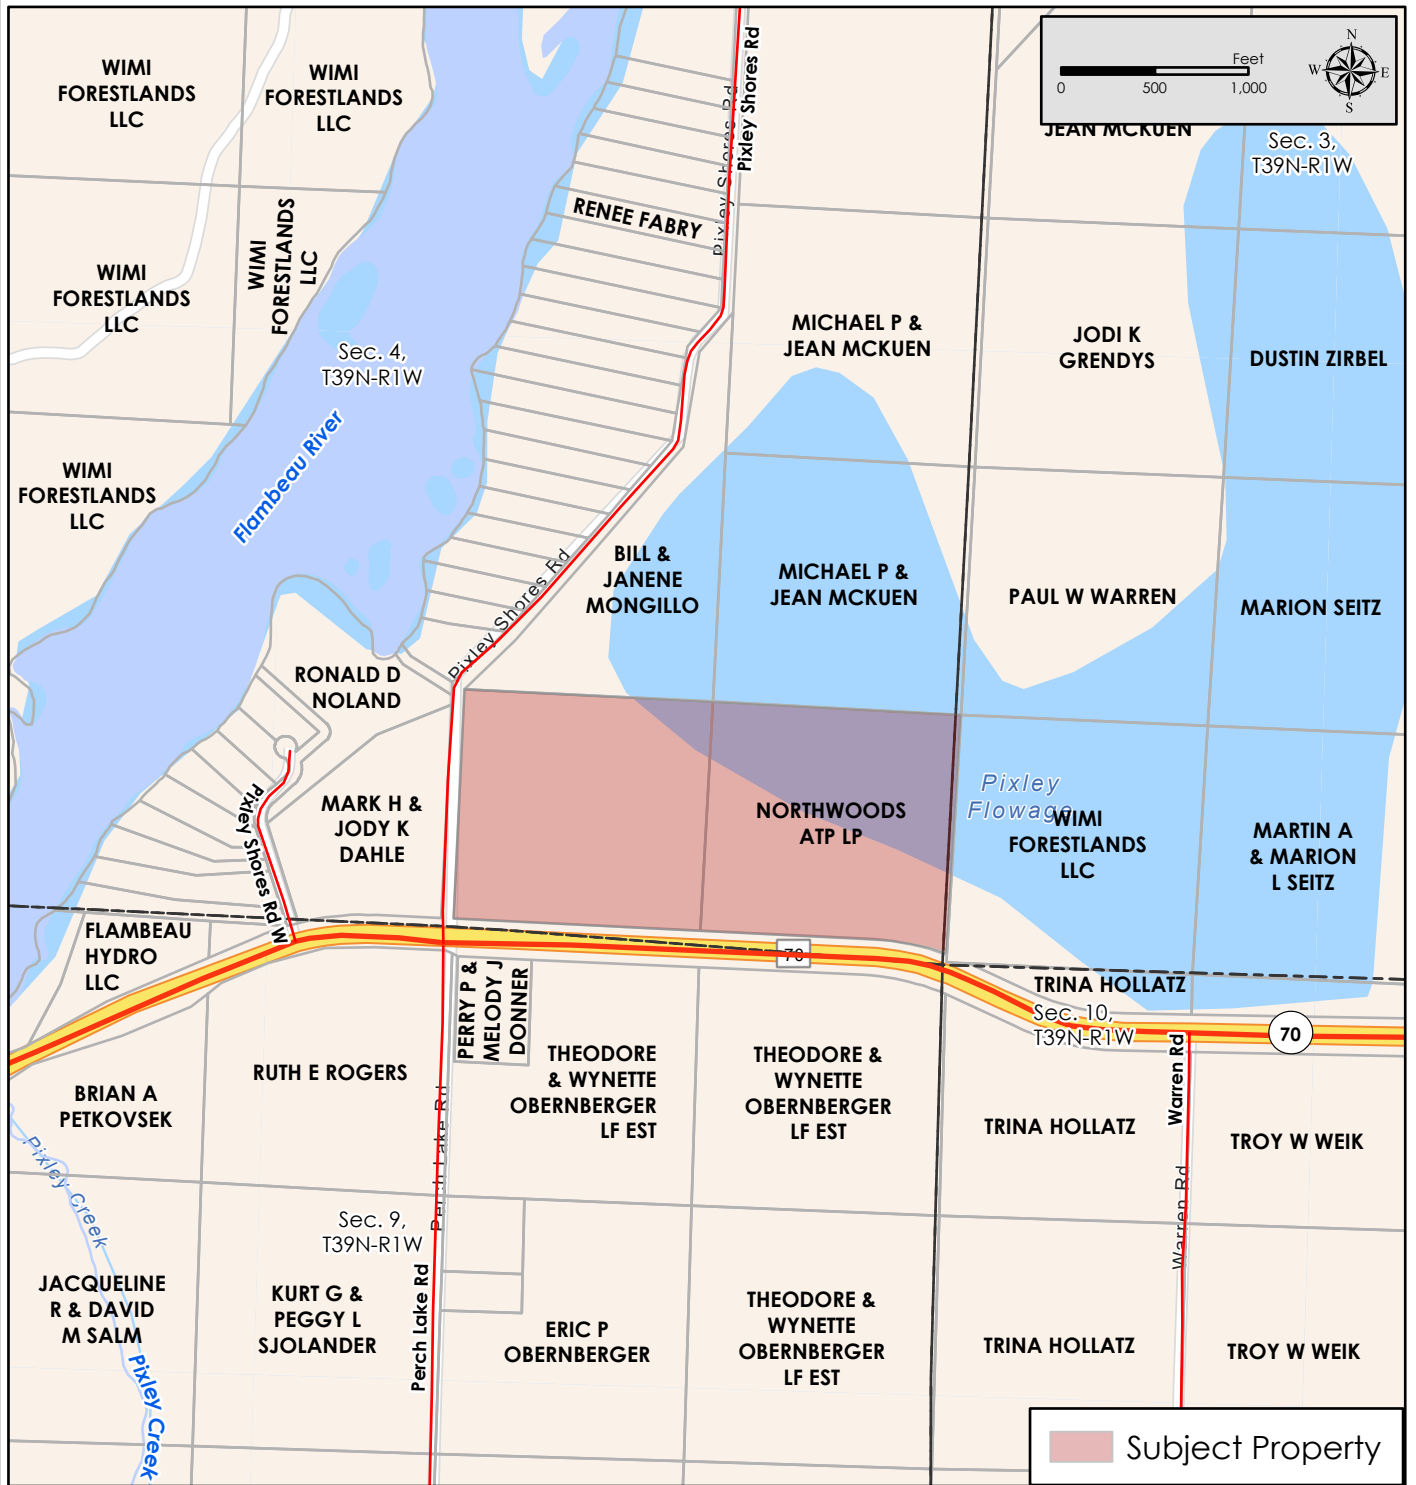

**Property for Sale**  
**71 Acre**  
**Part of Sec. 04, T39N-R01W**  
**Price Co., WI**

**Figure 2**  
**Property Location Map**

**Map Disclaimer:**  
 This map is intended to provide a visual representation of property and geographic features. It is not a legal survey but a depiction of the property based on reasonably available information suitable for the intended purposes. This map shows the approximate relative location of property boundaries but was not prepared by a professional land surveyor. The use of this map is limited to applications consistent with the intent and accuracy of the map and source data. It may not be sufficient or appropriate for legal, engineering, or surveying purposes. No guarantees or warranties are expressed. This map is not a survey of the actual boundary of any property this map depicts.