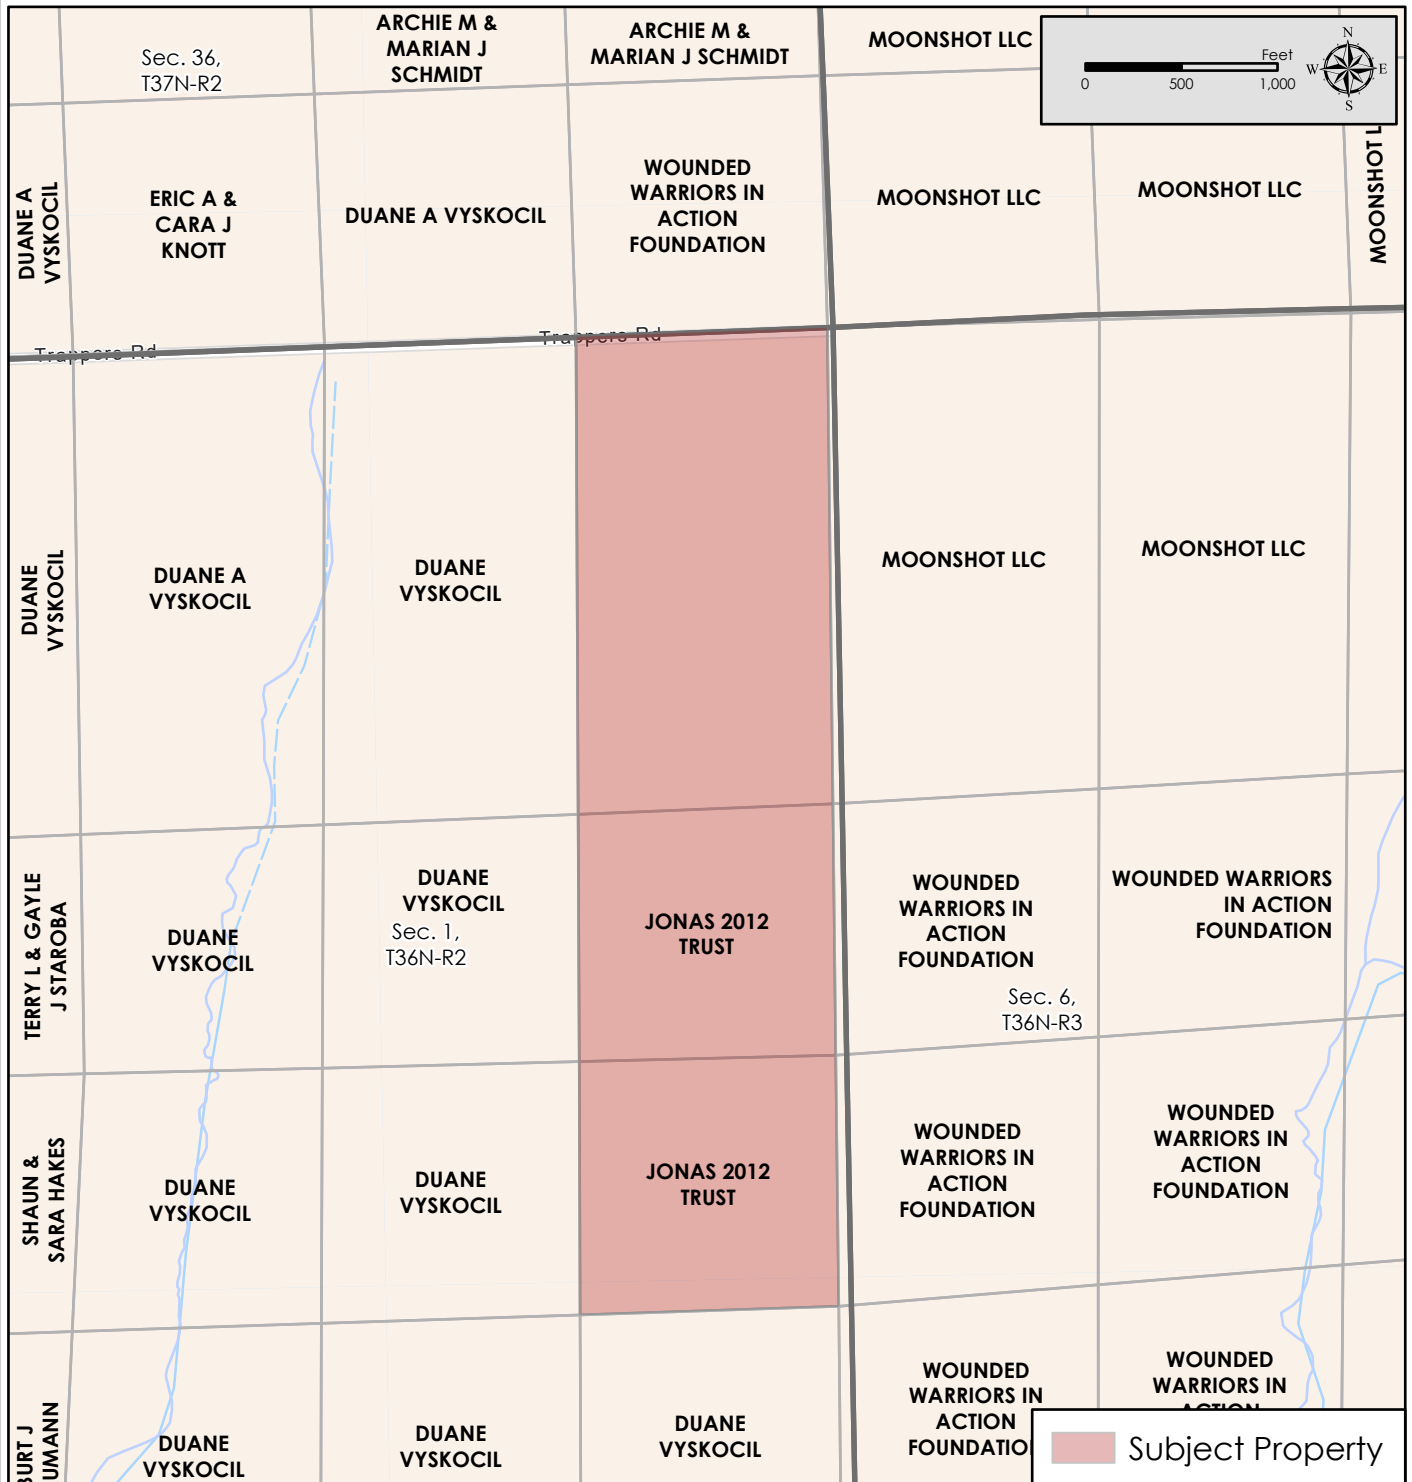

**Property for Sale**  
**156.1 Acre**  
**Part of Sec 01, T36N-R02W**  
**Price Co., WI**

**Figure 2**  
**Property Location Map**

**Map Disclaimer:**

This map is intended to provide a visual representation of property and geographic features. It is not a legal survey but a depiction of the property based on reasonably available information suitable for the intended purposes. This map shows the approximate relative location of property boundaries but was not prepared by a professional land surveyor. The use of this map is limited to applications consistent with the intent and accuracy of the map and source data. It may not be sufficient or appropriate for legal, engineering, or surveying purposes. No guarantees or warranties are expressed. This map is not a survey of the actual boundary of any property this map depicts.