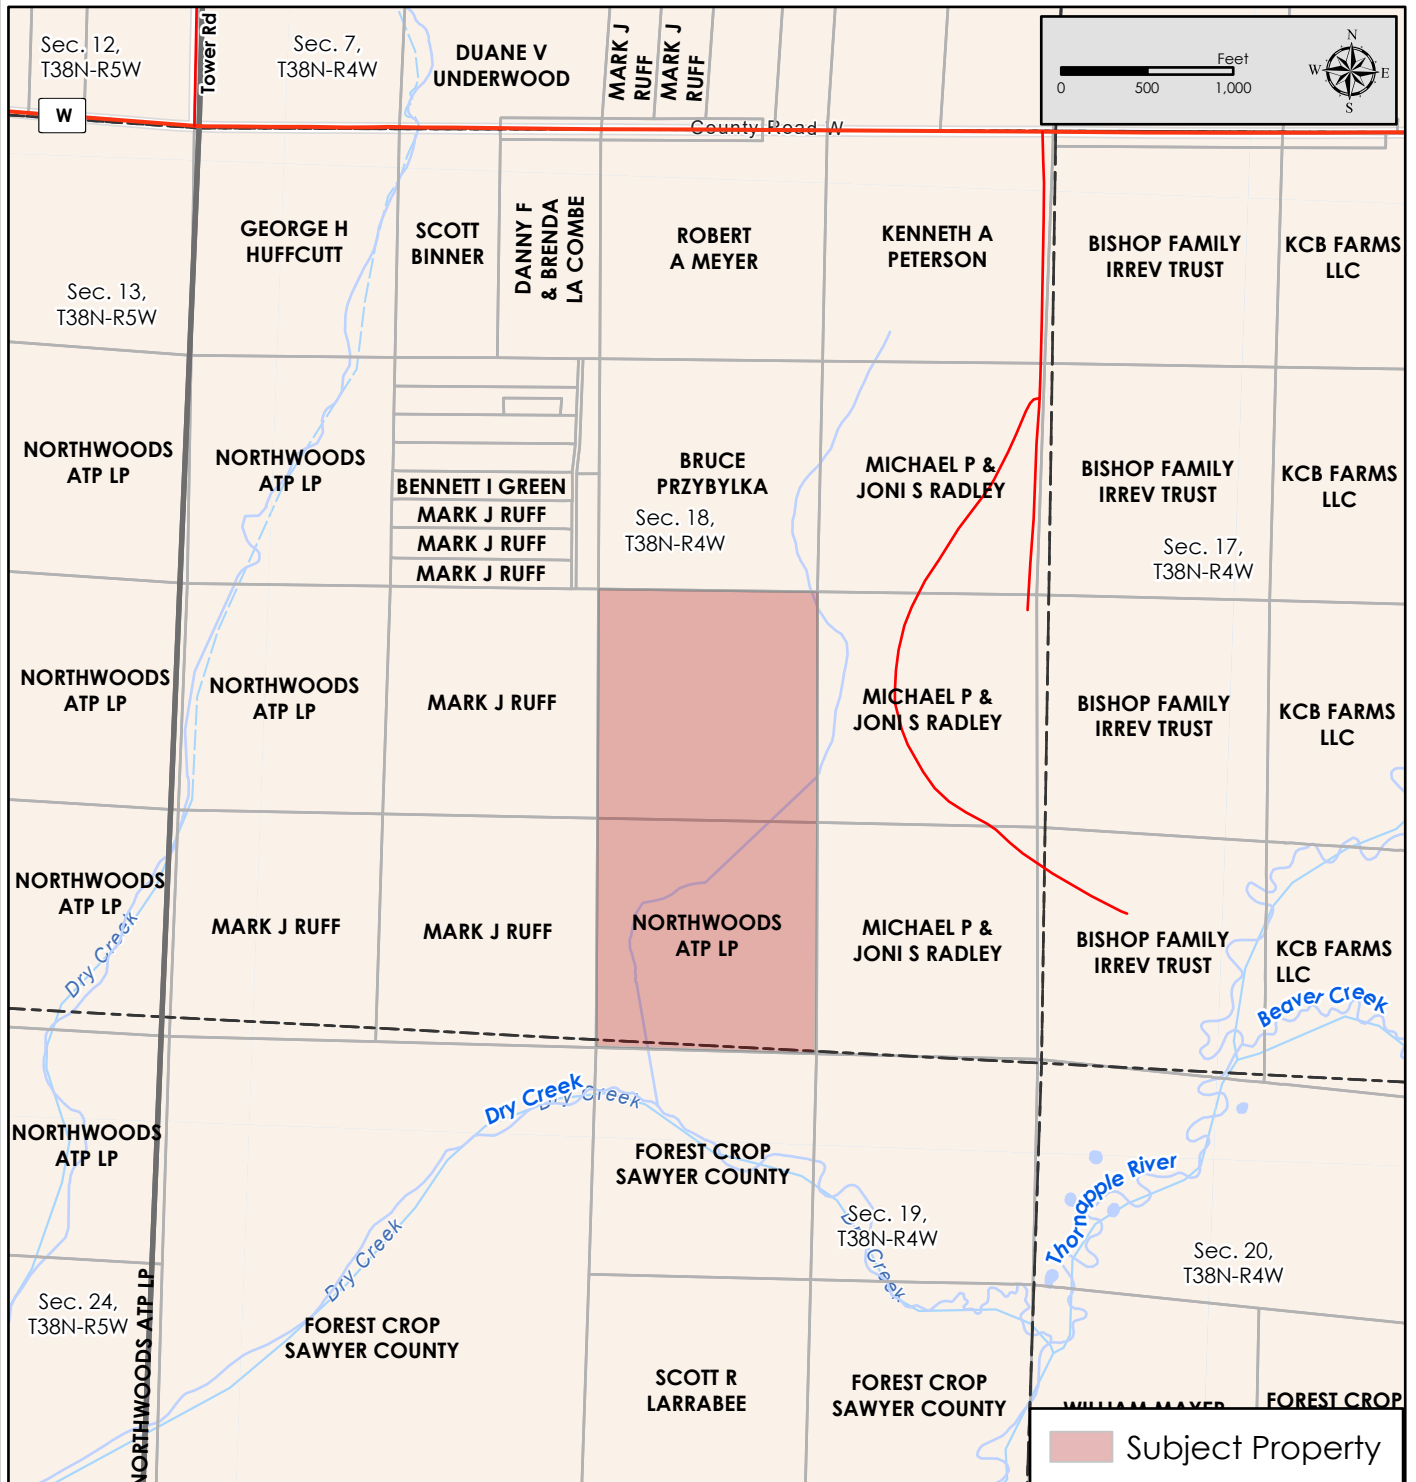

Property for Sale
80 Acre
Part of Sec. 18, T38N-R04W
Sawyer Co., WI

Figure 2
Property Location Map

Map Disclaimer:
 This map is intended to provide a visual representation of property and geographic features. It is not a legal survey but a depiction of the property based on reasonably available information suitable for the intended purposes. This map shows the approximate relative location of property boundaries but was not prepared by a professional land surveyor. The use of this map is limited to applications consistent with the intent and accuracy of the map and source data. It may not be sufficient or appropriate for legal, engineering, or surveying purposes. No guarantees or warranties are expressed. This map is not a survey of the actual boundary of any property this map depicts.