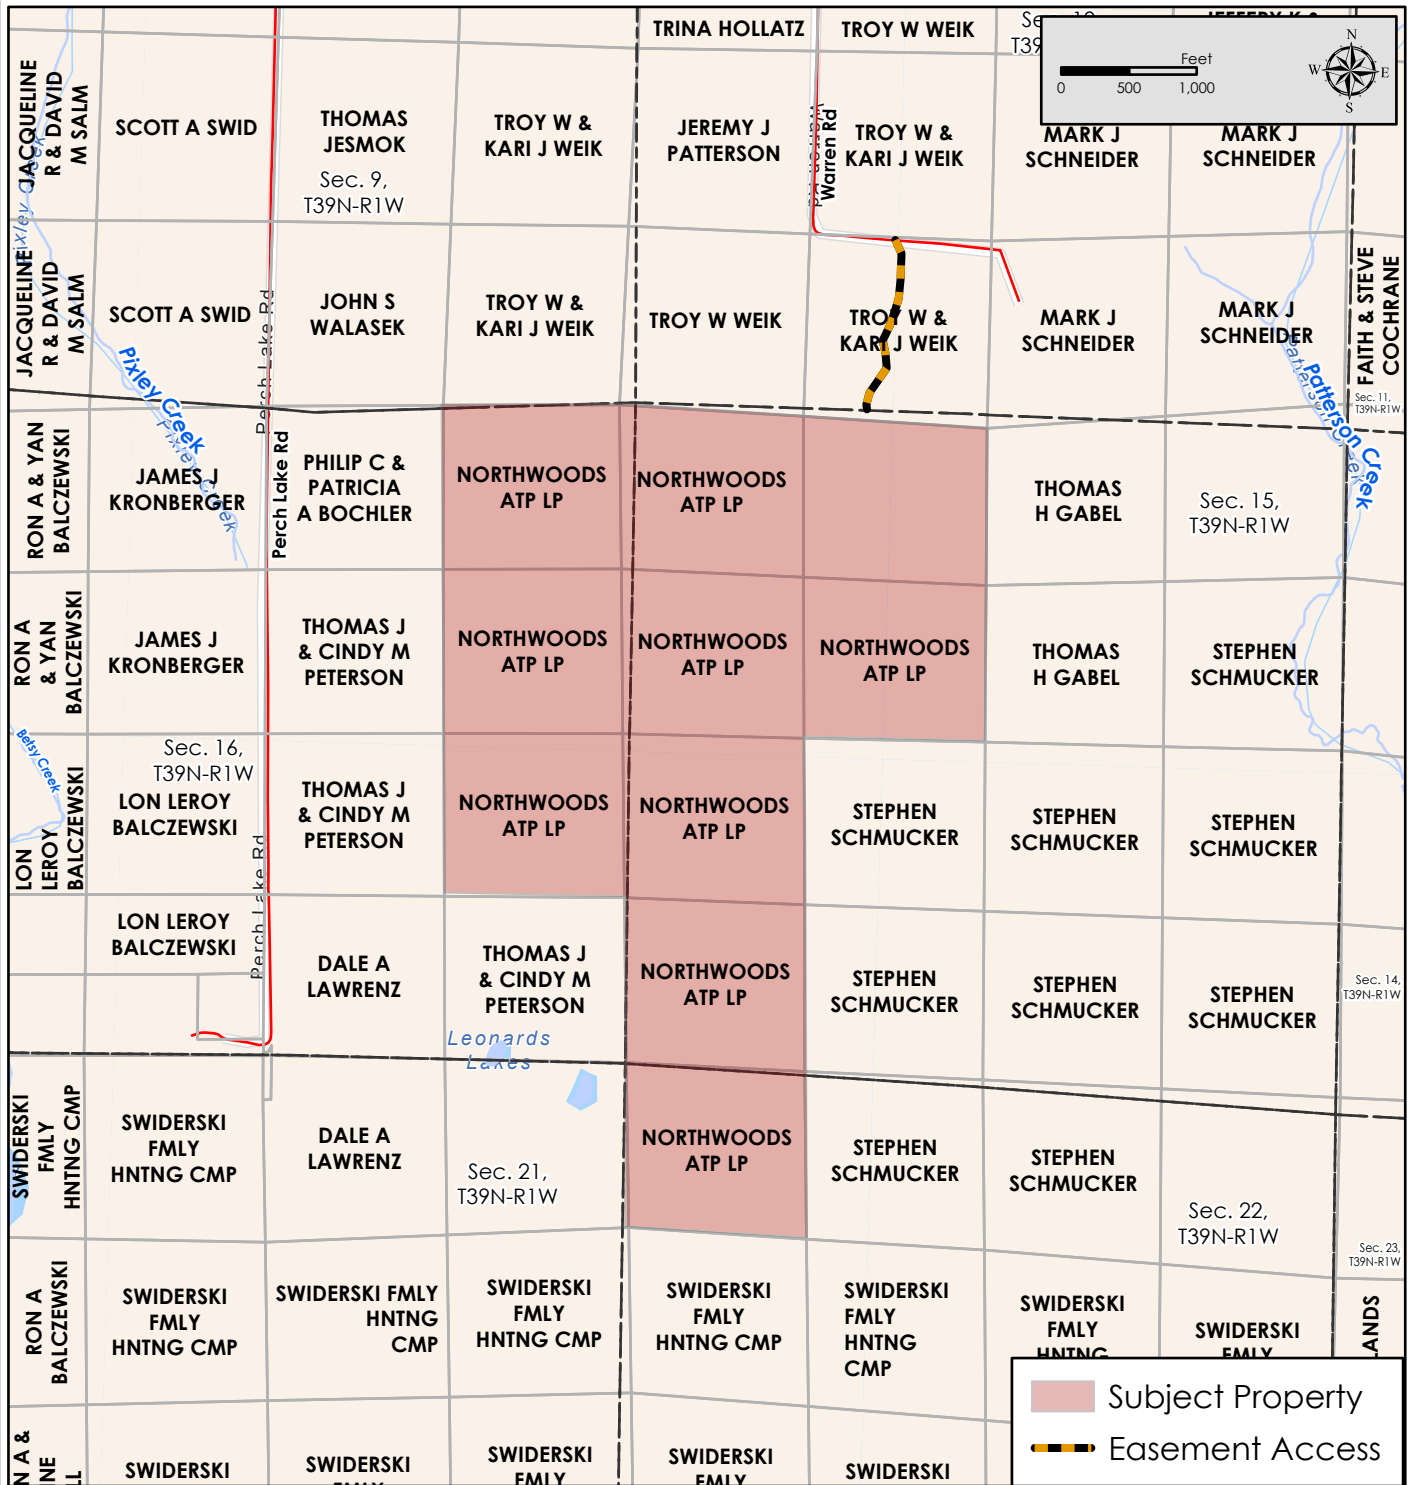

Property for Sale
 400 Acre
 Part of Sec. 15, 16, & 22, T39N-R01W
 Price Co., WI

Figure 2
 Property Location Map

Map Disclaimer:

This map is intended to provide a visual representation of property and geographic features. It is not a legal survey but a depiction of the property based on reasonably available information suitable for the intended purposes. This map shows the approximate relative location of property boundaries but was not prepared by a professional land surveyor. The use of this map is limited to applications consistent with the intent and accuracy of the map and source data. It may not be sufficient or appropriate for legal, engineering, or surveying purposes. No guarantees or warranties are expressed. This map is not a survey of the actual boundary of any property this map depicts.