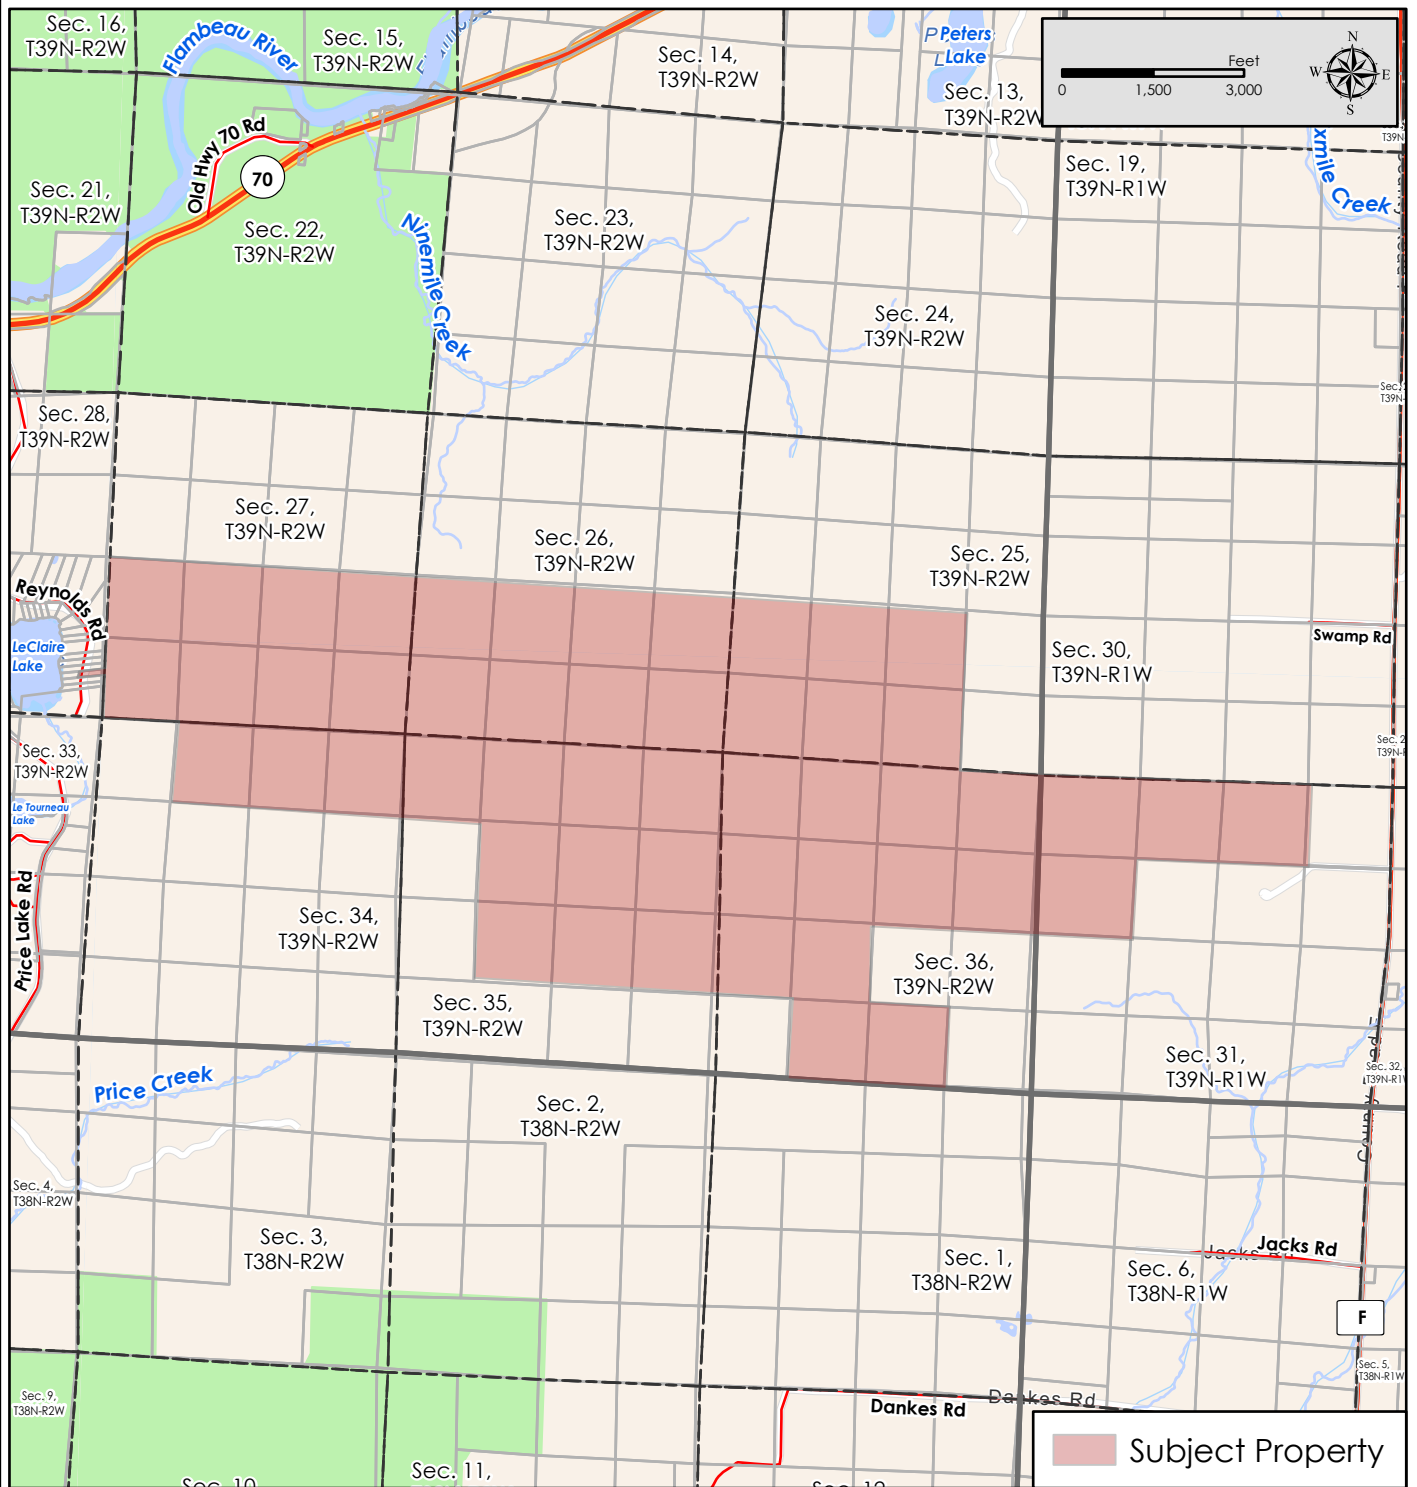

Property for Sale
2,017 Acre
Part of Sec. 31, T39N-R01W and
Sec. 28, 25, 26, 27, 34, 35, 36 T39N-R02W
Price Co., WI

Figure 2
Property Location Map

Map Disclaimer:

This map is intended to provide a visual representation of property and geographic features. It is not a legal survey but a depiction of the property based on reasonably available information suitable for the intended purposes. This map shows the approximate relative location of property boundaries but was not prepared by a professional land surveyor. The use of this map is limited to applications consistent with the intent and accuracy of the map and source data. It may not be sufficient or appropriate for legal, engineering, or surveying purposes. No guarantees or warranties are expressed. This map is not a survey of the actual boundary of any property this map depicts.