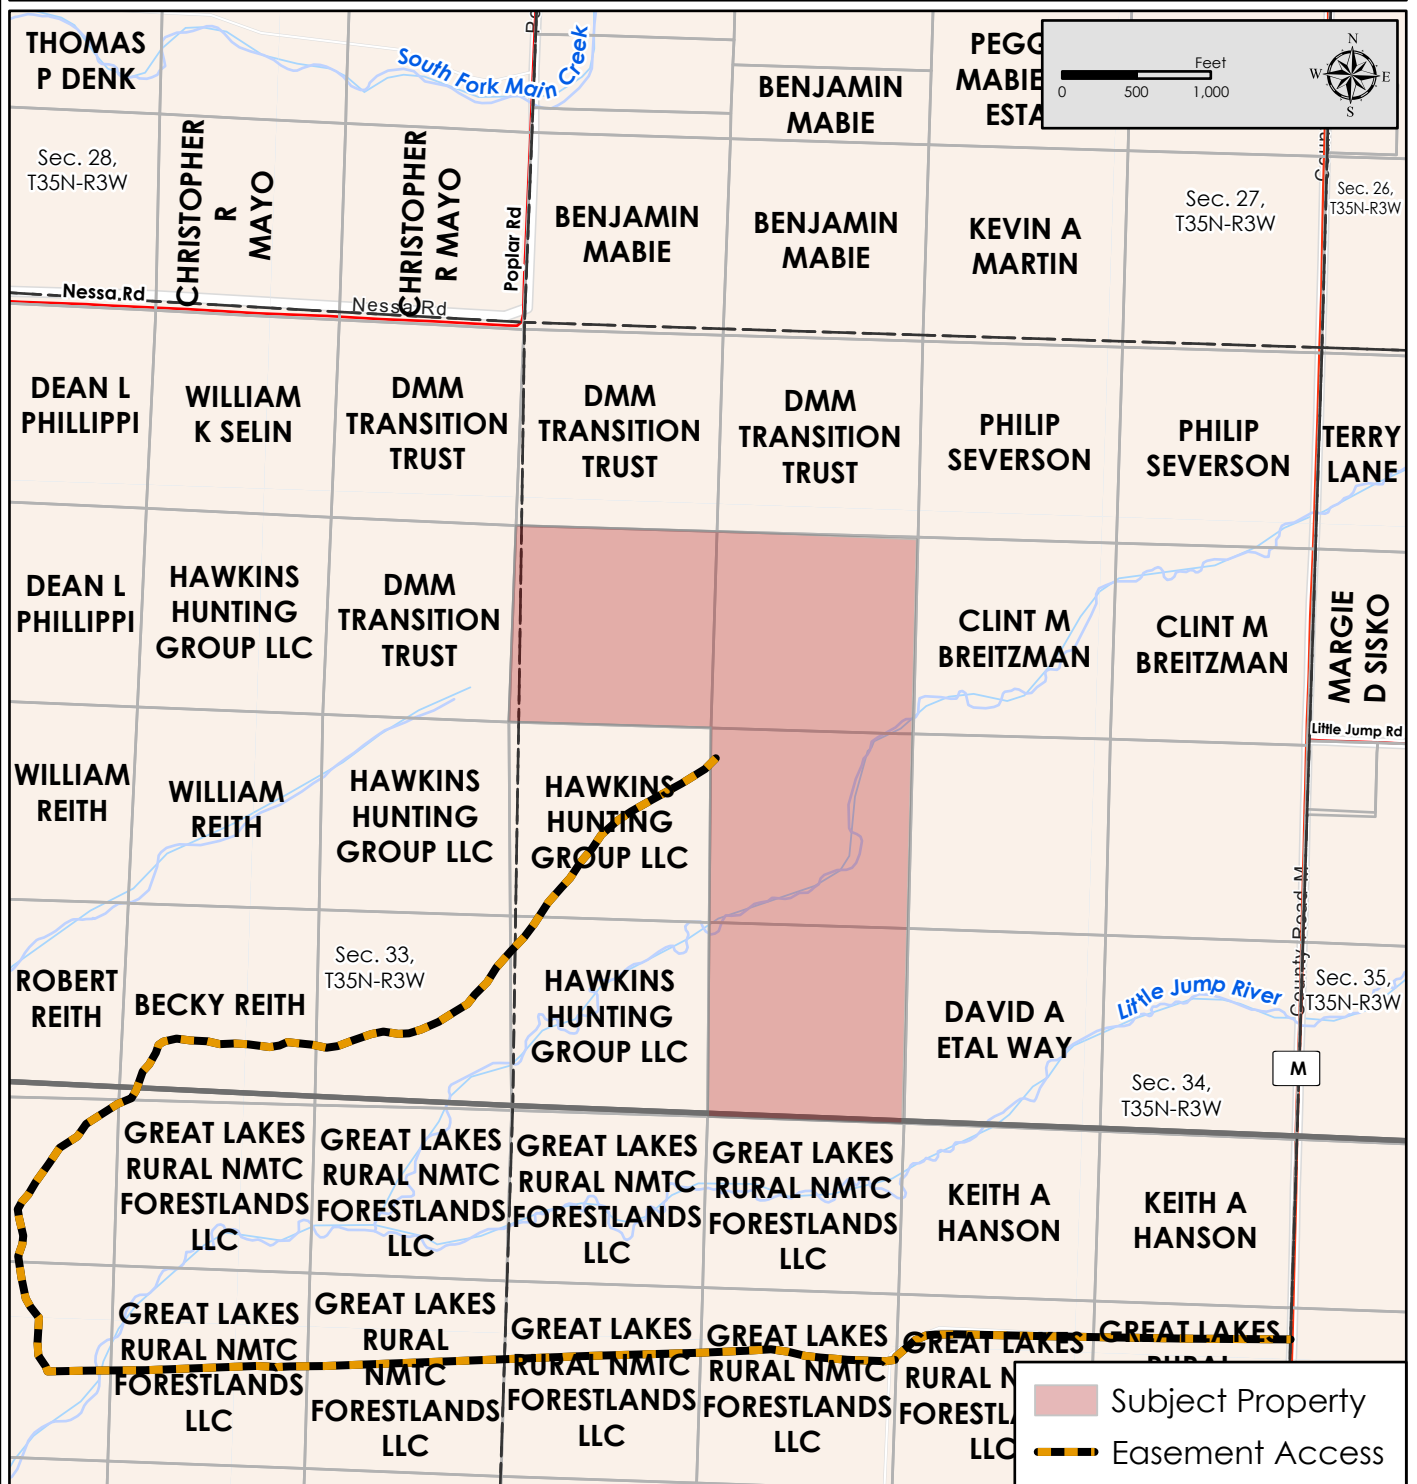

Property for Sale
160 Acre
Part of Sec. 34, T35N-R03W
Rusk Co., WI

Figure 2
Property Location Map

Map Disclaimer:
This map is intended to provide a visual representation of property and geographic features. It is not a legal survey but a depiction of the property based on reasonably available information suitable for the intended purposes. This map shows the approximate relative location of property boundaries but was not prepared by a professional land surveyor. The use of this map is limited to applications consistent with the intent and accuracy of the map and source data. It may not be sufficient or appropriate for legal, engineering, or surveying purposes. No guarantees or warranties are expressed. This map is not a survey of the actual boundary of any property this map depicts.