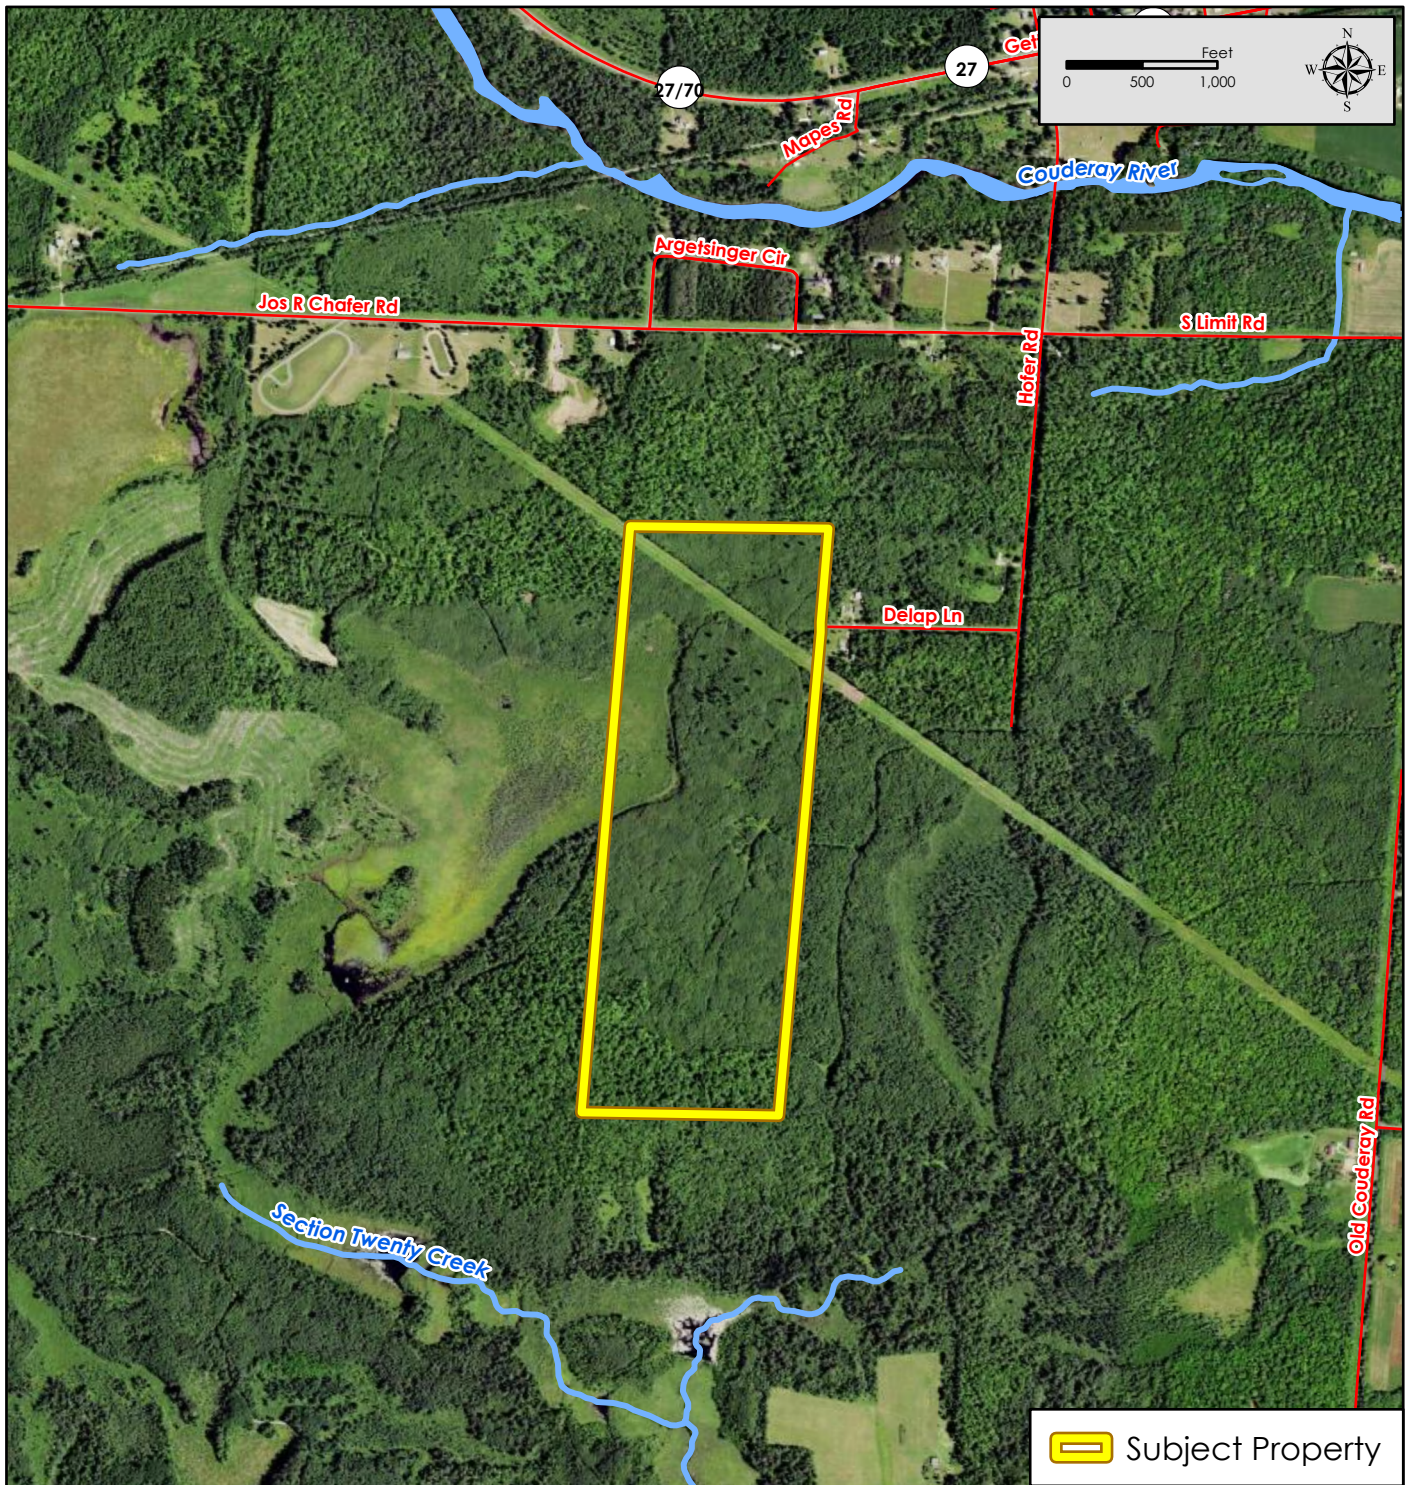

Property for Sale
120 Acre
Part of Sec. 12, T38N-R08W
Sawyer Co., WI

Figure 3
NAIP Imagery

Map Disclaimer:

This map is intended to provide a visual representation of property and geographic features. It is not a legal survey but a depiction of the property based on reasonably available information suitable for the intended purposes. This map shows the approximate relative location of property boundaries but was not prepared by a professional land surveyor. The use of this map is limited to applications consistent with the intent and accuracy of the map and source data. It may not be sufficient or appropriate for legal, engineering, or surveying purposes. No guarantees or warranties are expressed. This map is not a survey of the actual boundary of any property this map depicts.