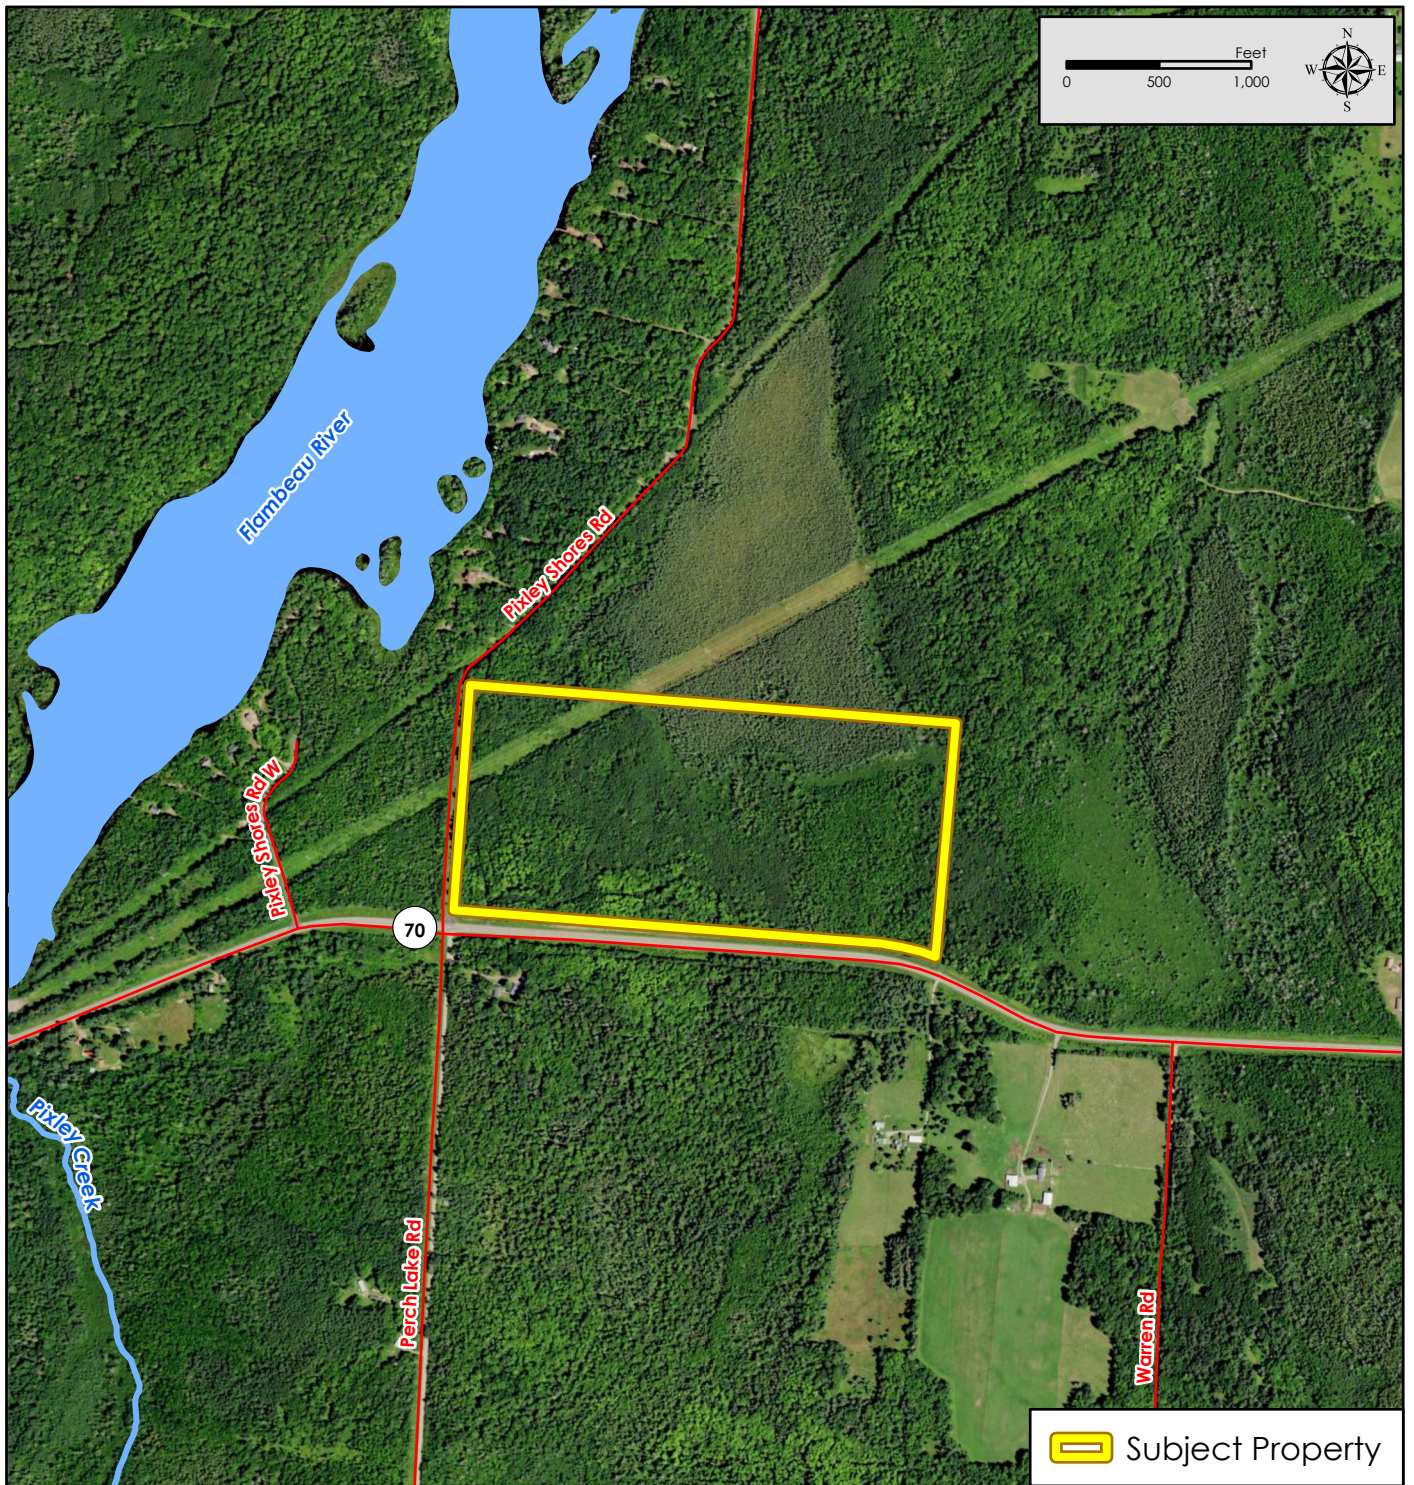

Property for Sale
71 Acre
Part of Sec. 04, T39N-R01W
Price Co., WI

Figure 3
NAIP Imagery

Map Disclaimer:

This map is intended to provide a visual representation of property and geographic features. It is not a legal survey but a depiction of the property based on reasonably available information suitable for the intended purposes. This map shows the approximate relative location of property boundaries but was not prepared by a professional land surveyor. The use of this map is limited to applications consistent with the intent and accuracy of the map and source data. It may not be sufficient or appropriate for legal, engineering, or surveying purposes. No guarantees or warranties are expressed. This map is not a survey of the actual boundary of any property this map depicts.