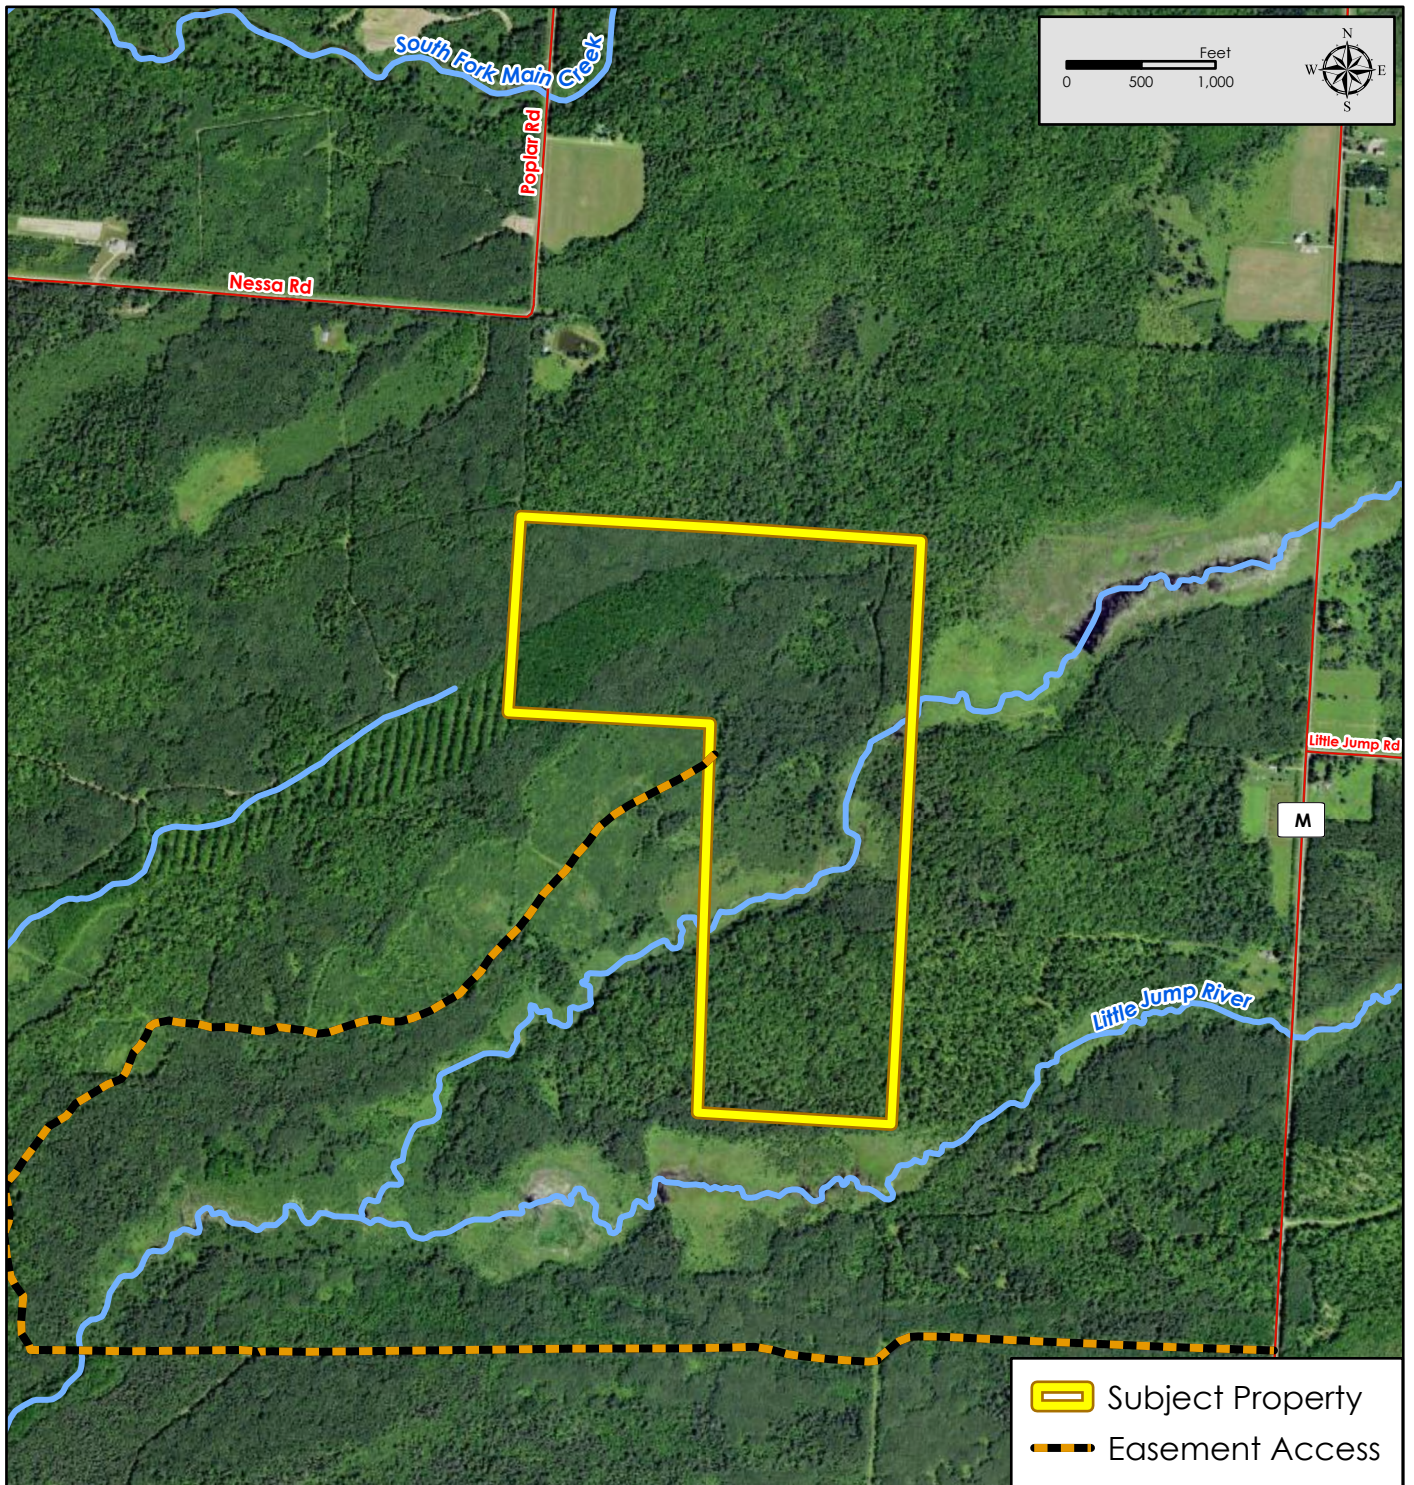

Property for Sale
160 Acre
Part of Sec. 34, T35N-R03W
Rusk Co., WI

Figure 3
WI DNR Imagery

Map Disclaimer:

This map is intended to provide a visual representation of property and geographic features. It is not a legal survey but a depiction of the property based on reasonably available information suitable for the intended purposes. This map shows the approximate relative location of property boundaries but was not prepared by a professional land surveyor. The use of this map is limited to applications consistent with the intent and accuracy of the map and source data. It may not be sufficient or appropriate for legal, engineering, or surveying purposes. No guarantees or warranties are expressed. This map is not a survey of the actual boundary of any property this map depicts.