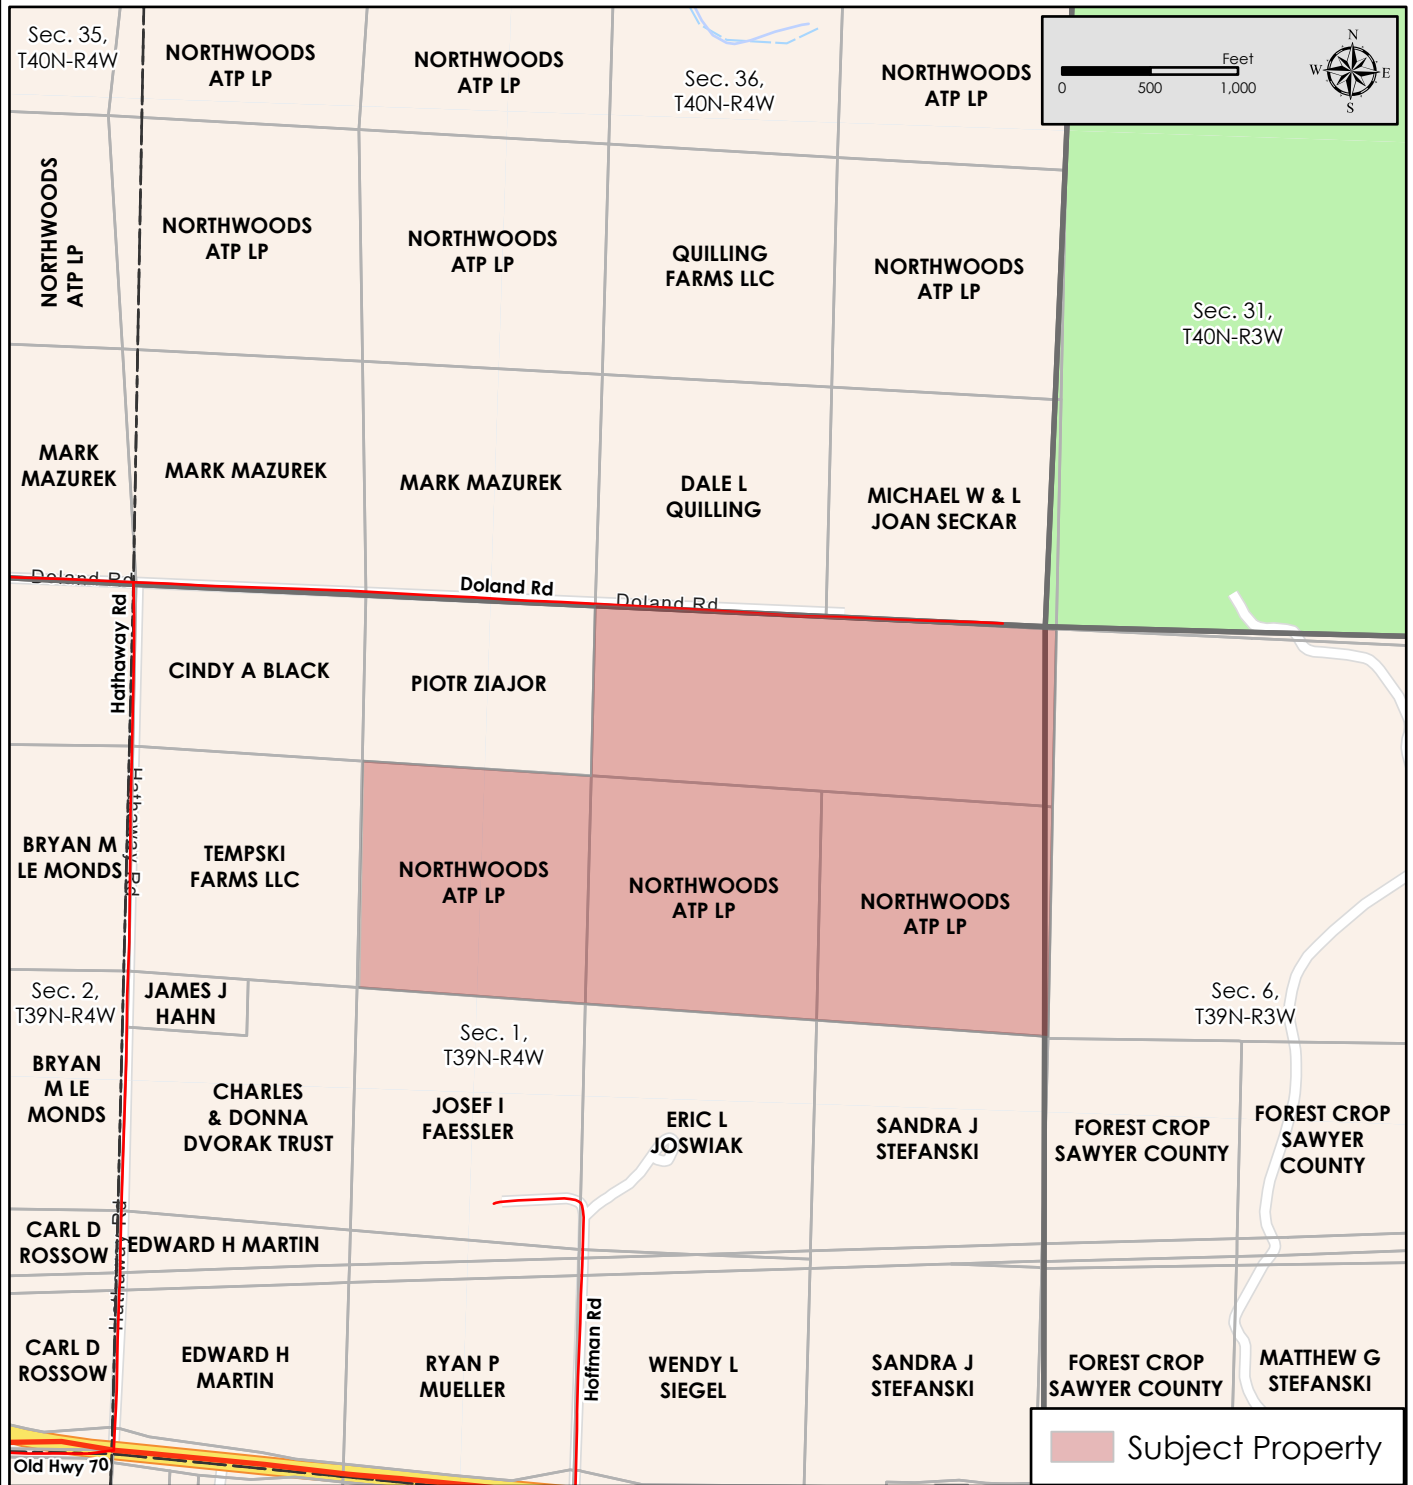

**Property for Sale**  
**182 Acre**  
**Part of Sec. 01, T39N-R04W**  
**Sawyer Co., WI**

**Figure 2**  
**Property Location Map**

**Subject Property**

**Map Disclaimer:**  
 This map is intended to provide a visual representation of property and geographic features. It is not a legal survey but a depiction of the property based on reasonably available information suitable for the intended purposes. This map shows the approximate relative location of property boundaries but was not prepared by a professional land surveyor. The use of this map is limited to applications consistent with the intent and accuracy of the map and source data. It may not be sufficient or appropriate for legal, engineering, or surveying purposes. No guarantees or warranties are expressed. This map is not a survey of the actual boundary of any property this map depicts.