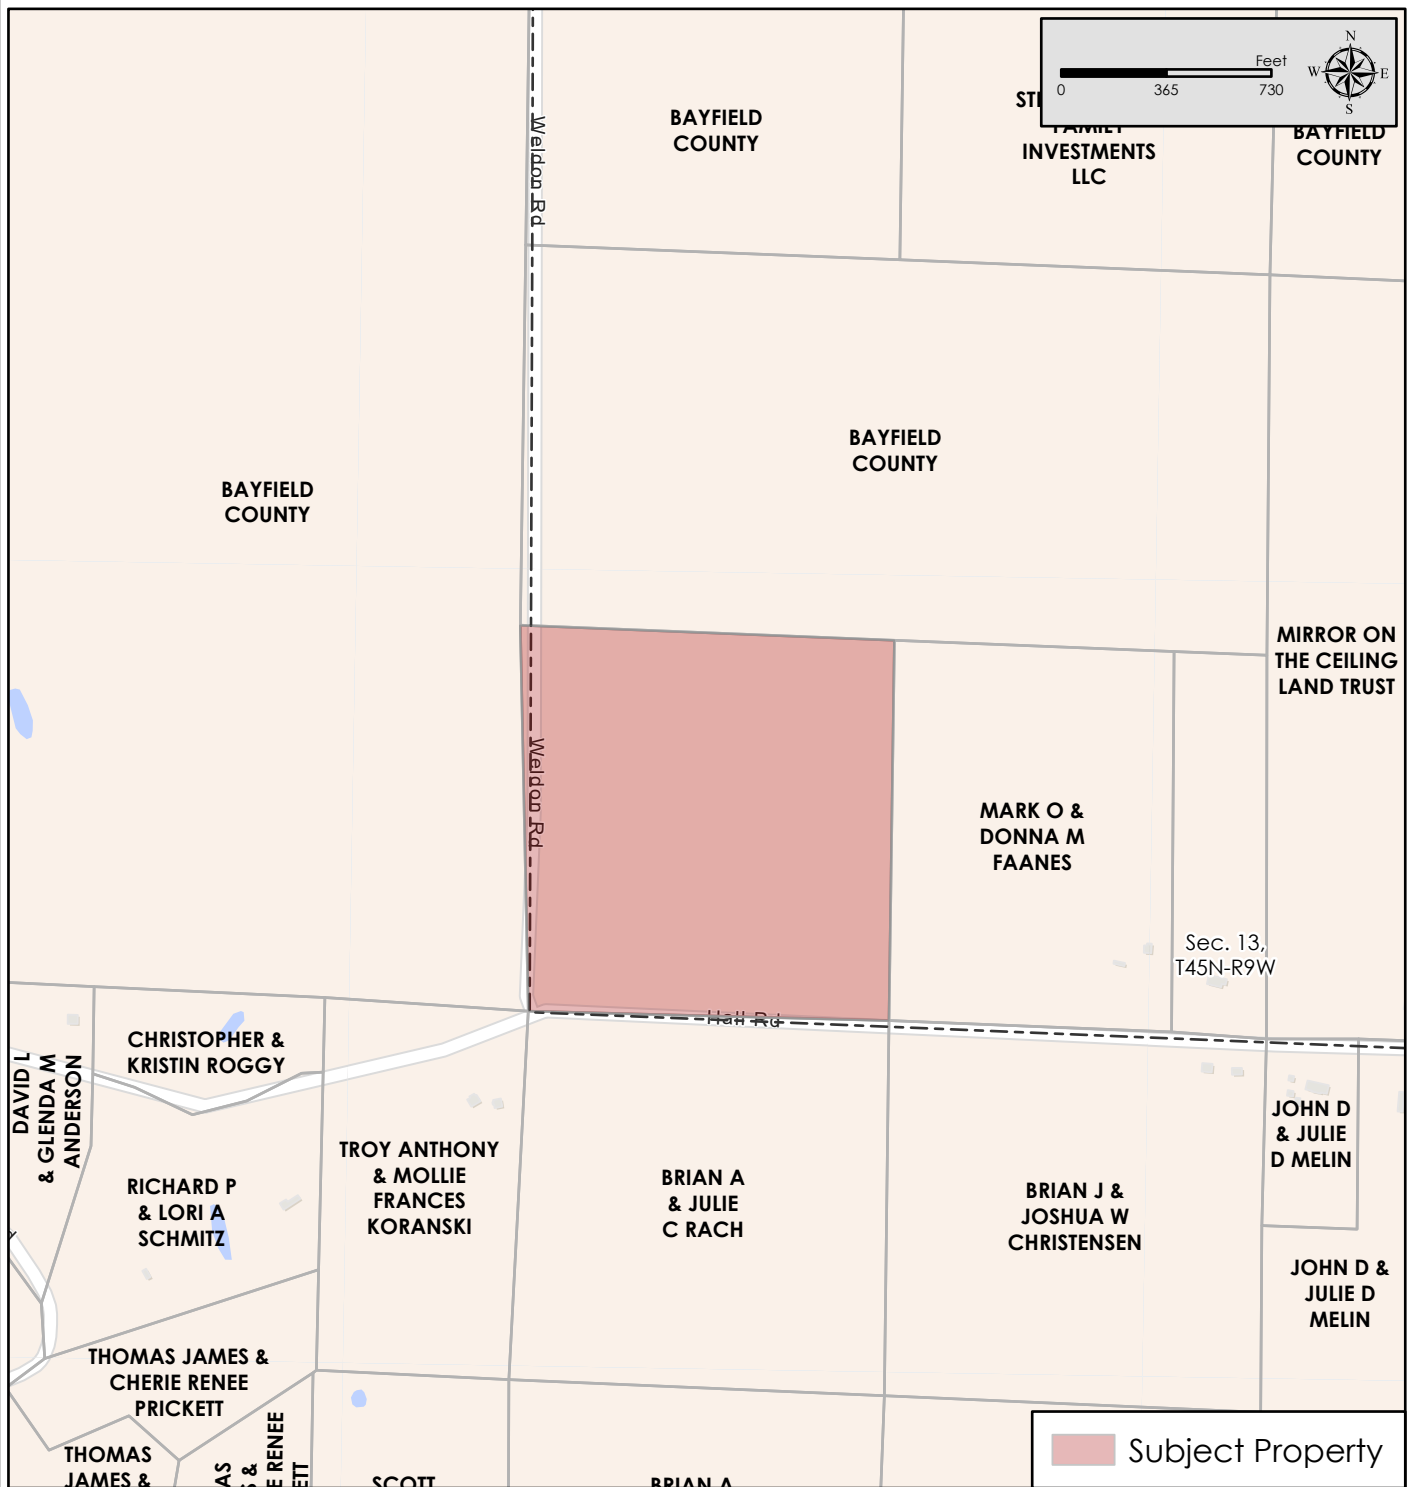

Property for Sale
40 Acre
Part of Sec. 13, T45N-R09W
Bayfield Co., WI

Figure 2
Property Location Map

Map Disclaimer:
This map is intended to provide a visual representation of property and geographic features. It is not a legal survey but a depiction of the property based on reasonably available information suitable for the intended purposes. This map shows the approximate relative location of property boundaries but was not prepared by a professional land surveyor. The use of this map is limited to applications consistent with the intent and accuracy of the map and source data. It may not be sufficient or appropriate for legal, engineering, or surveying purposes. No guarantees or warranties are expressed. This map is not a survey of the actual boundary of any property this map depicts.