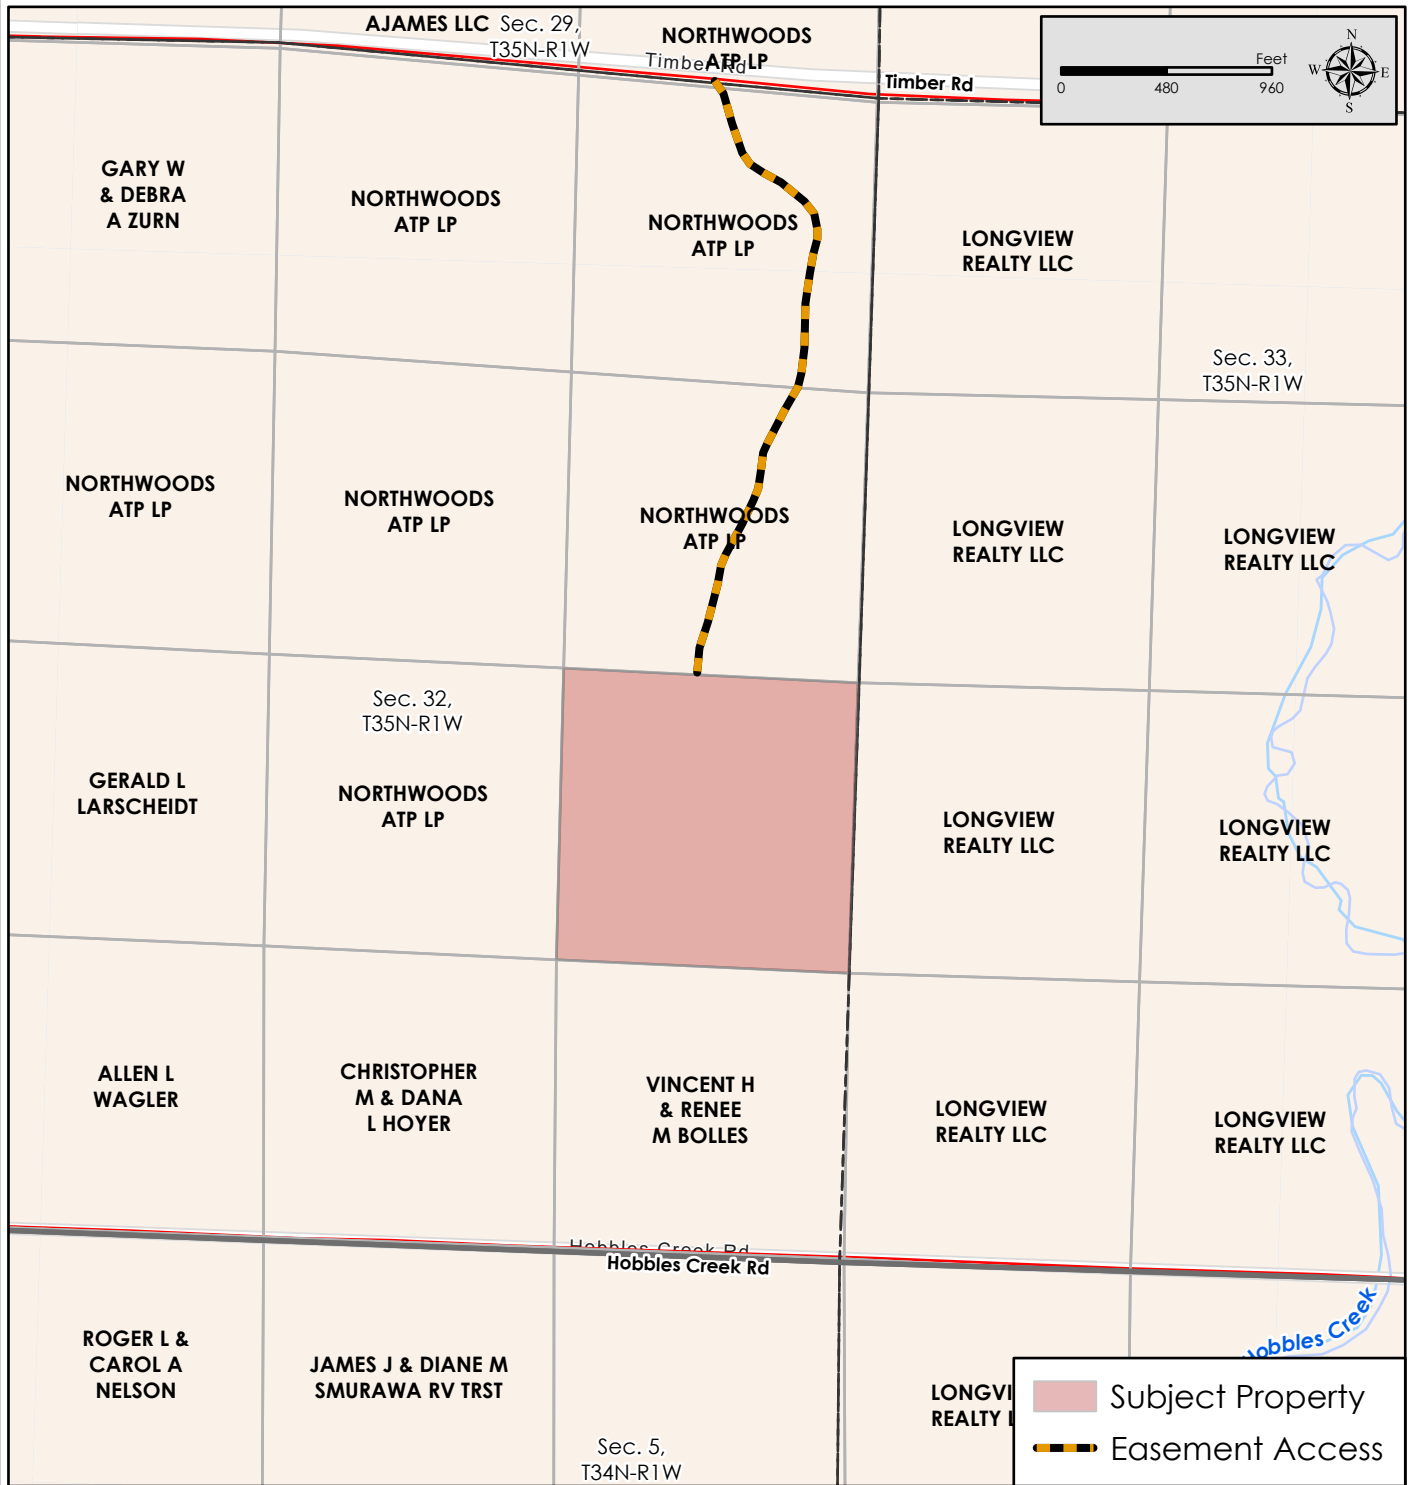

Property for Sale
 40 Acre
 Part of Sec. 32, T35N-R01W
 Price Co., WI

Figure 2
 Property Location Map

Map Disclaimer:

This map is intended to provide a visual representation of property and geographic features. It is not a legal survey but a depiction of the property based on reasonably available information suitable for the intended purposes. This map shows the approximate relative location of property boundaries but was not prepared by a professional land surveyor. The use of this map is limited to applications consistent with the intent and accuracy of the map and source data. It may not be sufficient or appropriate for legal, engineering, or surveying purposes. No guarantees or warranties are expressed. This map is not a survey of the actual boundary of any property this map depicts.