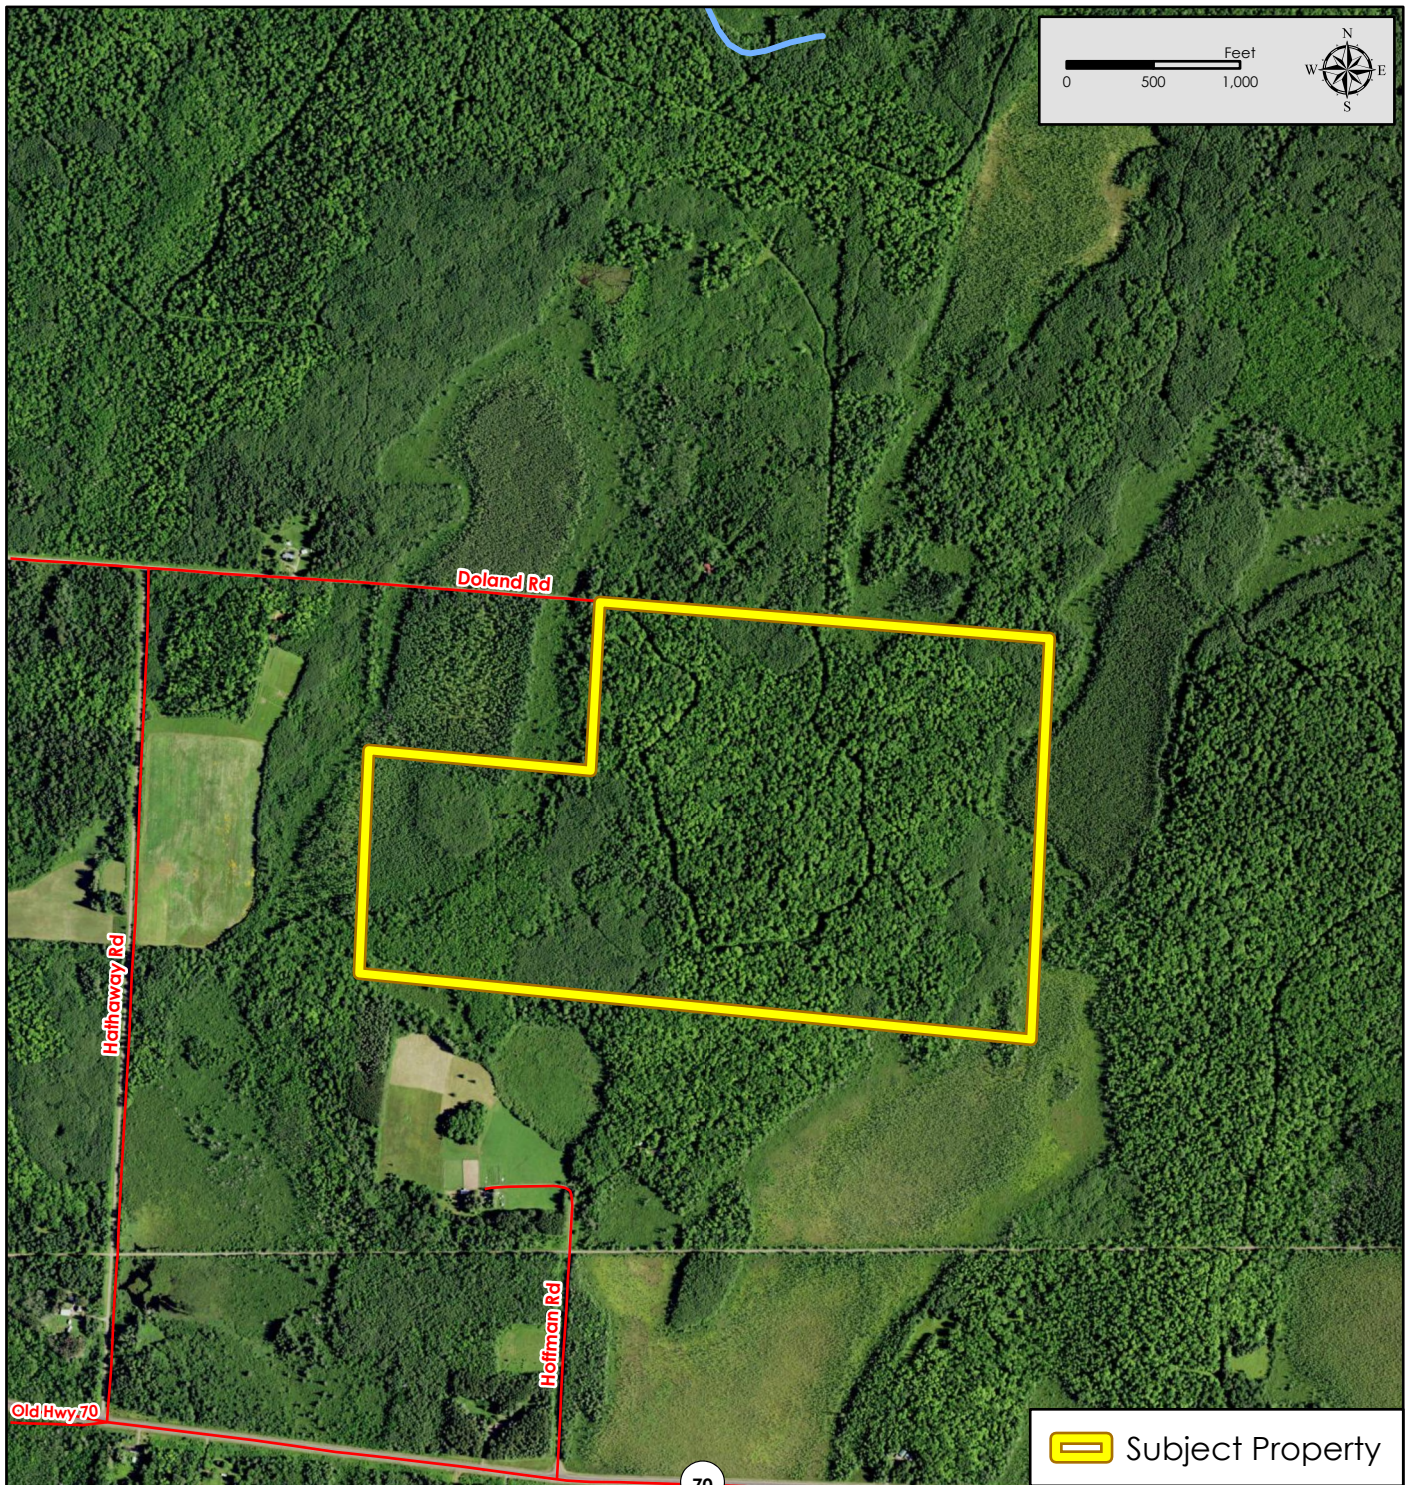

Property for Sale
182 Acre
Part of Sec. 01, T39N-R04W
Sawyer Co., WI

Figure 3
WI DNR Imagery

Map Disclaimer:

This map is intended to provide a visual representation of property and geographic features. It is not a legal survey but a depiction of the property based on reasonably available information suitable for the intended purposes. This map shows the approximate relative location of property boundaries but was not prepared by a professional land surveyor. The use of this map is limited to applications consistent with the intent and accuracy of the map and source data. It may not be sufficient or appropriate for legal, engineering, or surveying purposes. No guarantees or warranties are expressed. This map is not a survey of the actual boundary of any property this map depicts.