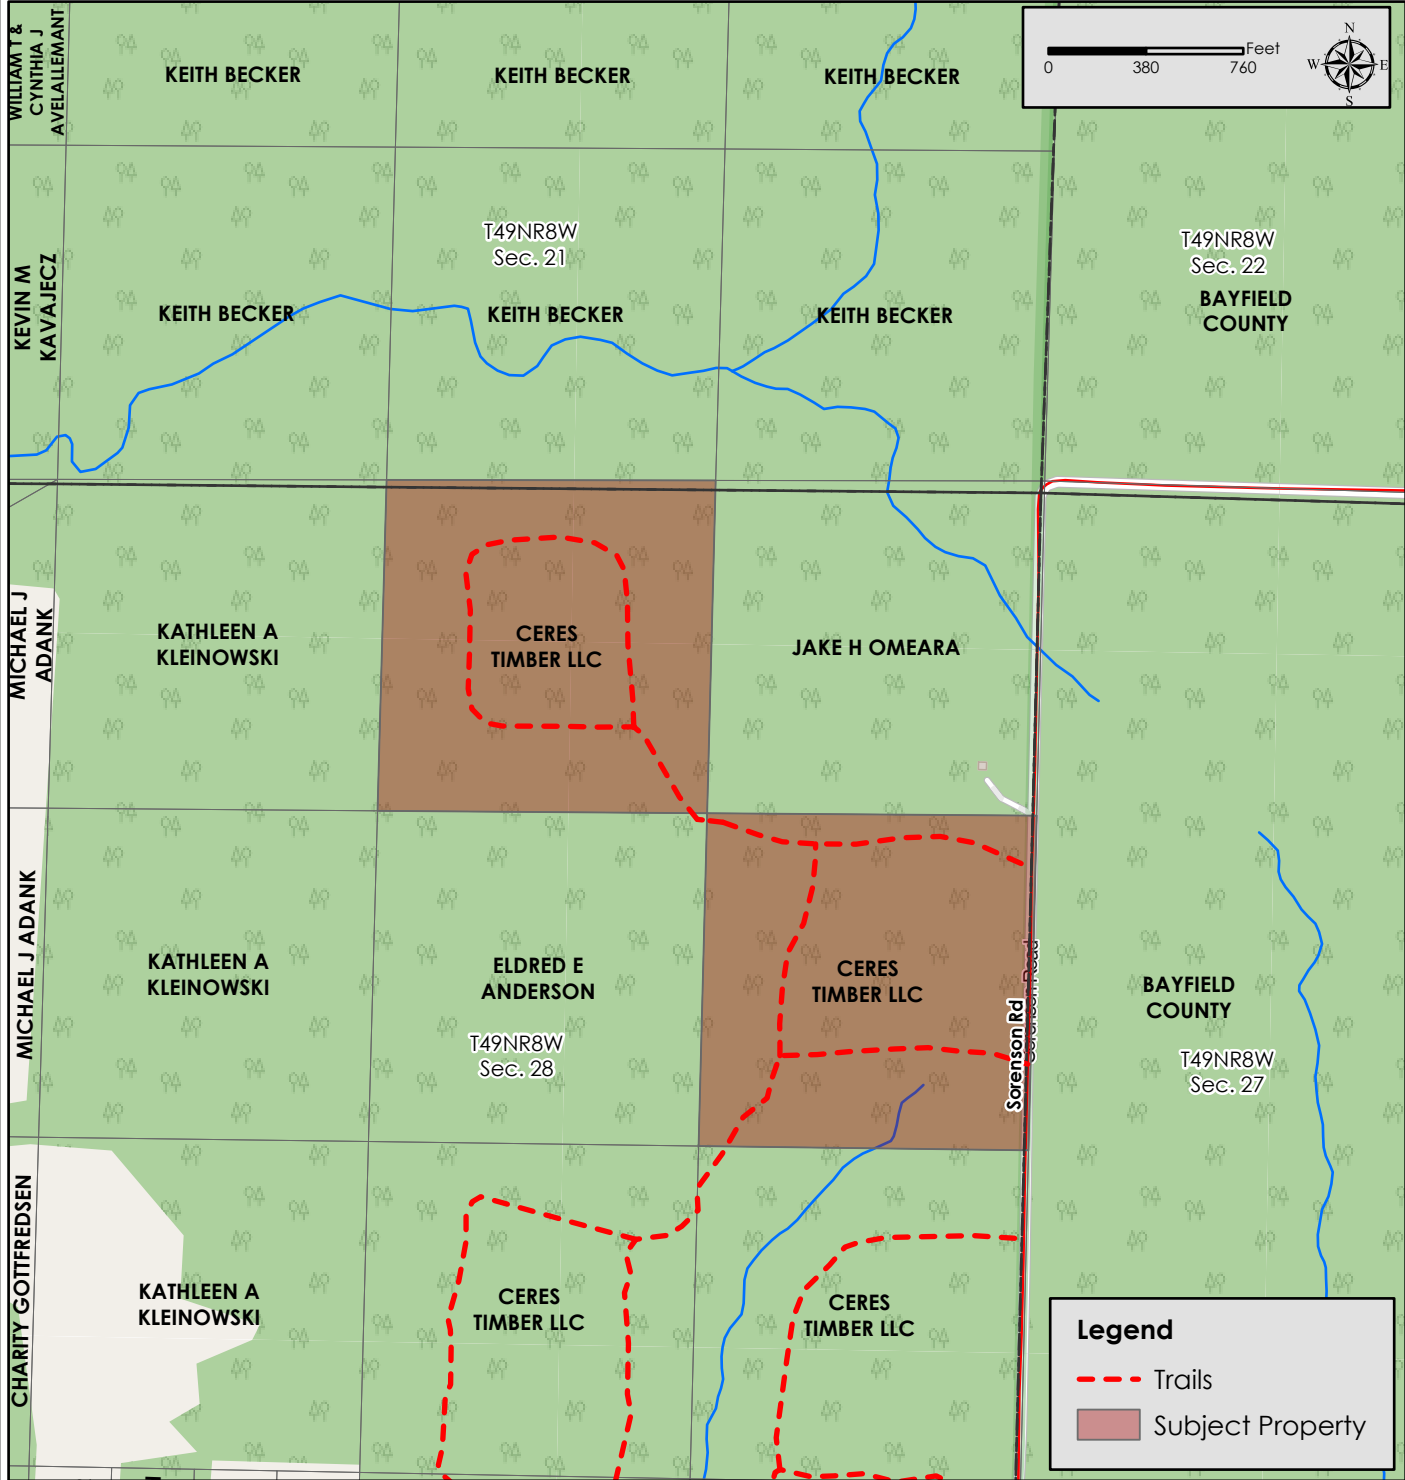

Property for Sale
Sale Tract: 8414-4
Part of Sec. 28 T49N-R8W
Bayfield Co., WI

Property Location Map

Map Disclaimer:
This map is intended to provide a visual representation of property and geographic features. It is not a legal survey but a depiction of the property based on reasonably available information suitable for the intended purposes. This map shows the approximate relative location of property boundaries but was not prepared by a professional land surveyor. The use of this map is limited to applications consistent with the intent and accuracy of the map and source data. It may not be sufficient or appropriate for legal, engineering, or surveying purposes. No guarantees or warranties are expressed. This map is not a survey of the actual boundary of any property this map depicts.