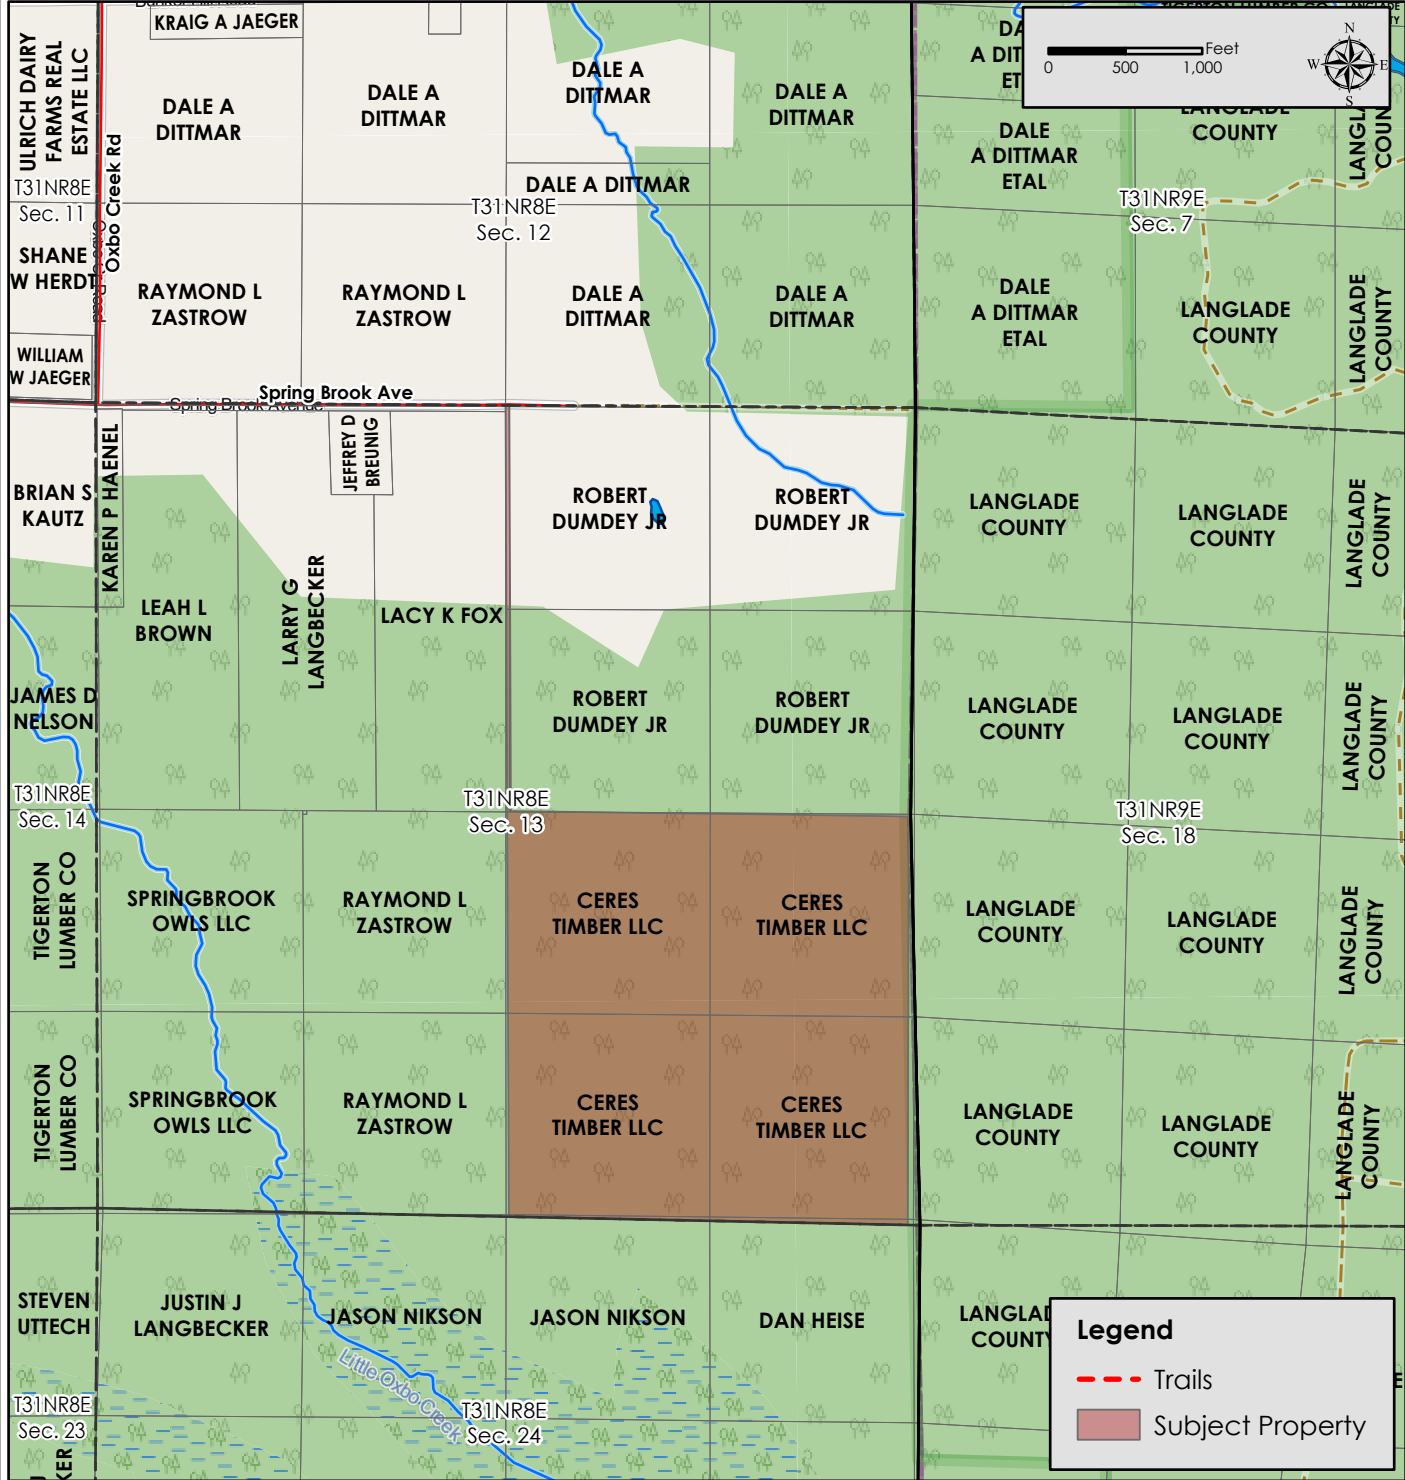

Property for Sale
 Sale Tract: 8429
 Part of Sec. 13 T31N-R8E
 Lincoln Co., WI

Property Location Map

Map Disclaimer:
 This map is intended to provide a visual representation of property and geographic features. It is not a legal survey but a depiction of the property based on reasonably available information suitable for the intended purposes. This map shows the approximate relative location of property boundaries but was not prepared by a professional land surveyor. The use of this map is limited to applications consistent with the intent and accuracy of the map and source data. It may not be sufficient or appropriate for legal, engineering, or surveying purposes. No guarantees or warranties are expressed. This map is not a survey of the actual boundary of any property this map depicts.