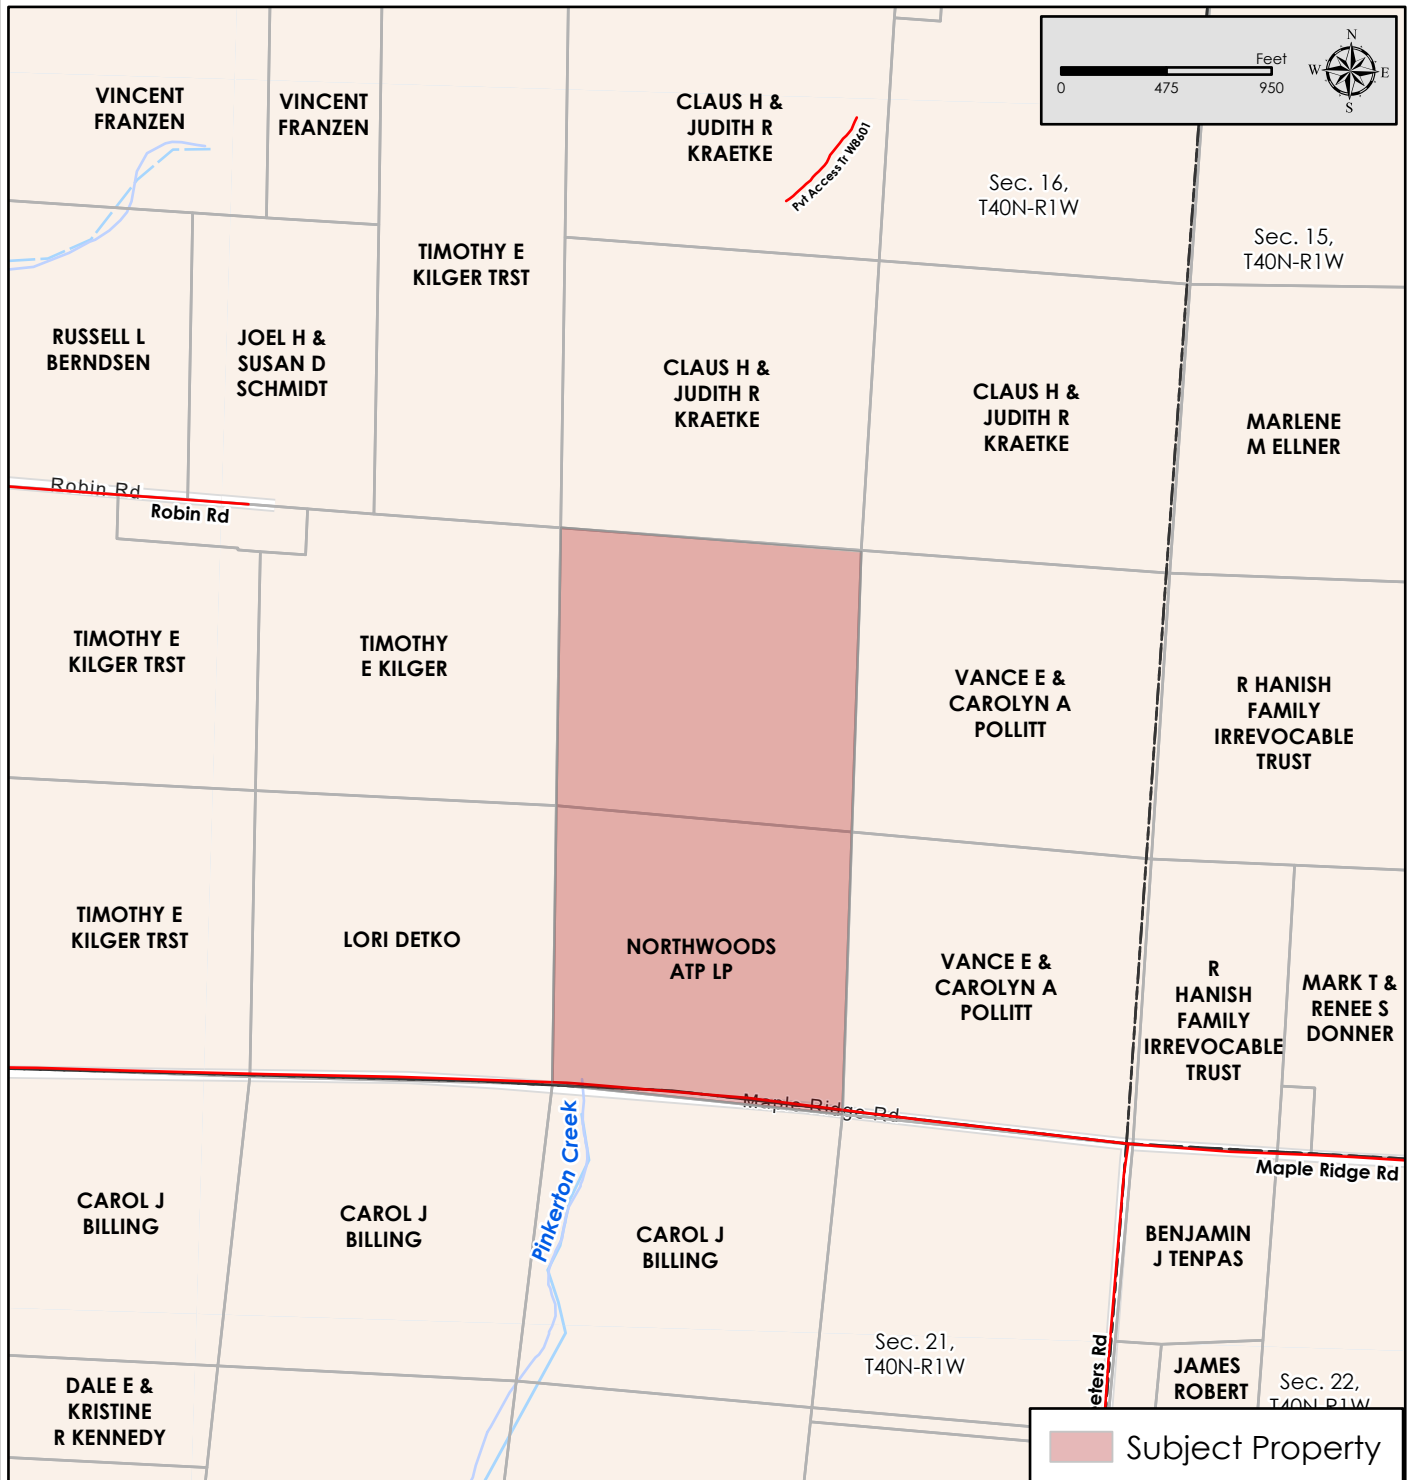

Property for Sale
 80 Acre
 Part of Sec. 16, T40N-R01W
 Price Co., WI

Figure 2
 Property Location Map

Map Disclaimer:
 This map is intended to provide a visual representation of property and geographic features. It is not a legal survey but a depiction of the property based on reasonably available information suitable for the intended purposes. This map shows the approximate relative location of property boundaries but was not prepared by a professional land surveyor. The use of this map is limited to applications consistent with the intent and accuracy of the map and source data. It may not be sufficient or appropriate for legal, engineering, or surveying purposes. No guarantees or warranties are expressed. This map is not a survey of the actual boundary of any property this map depicts.