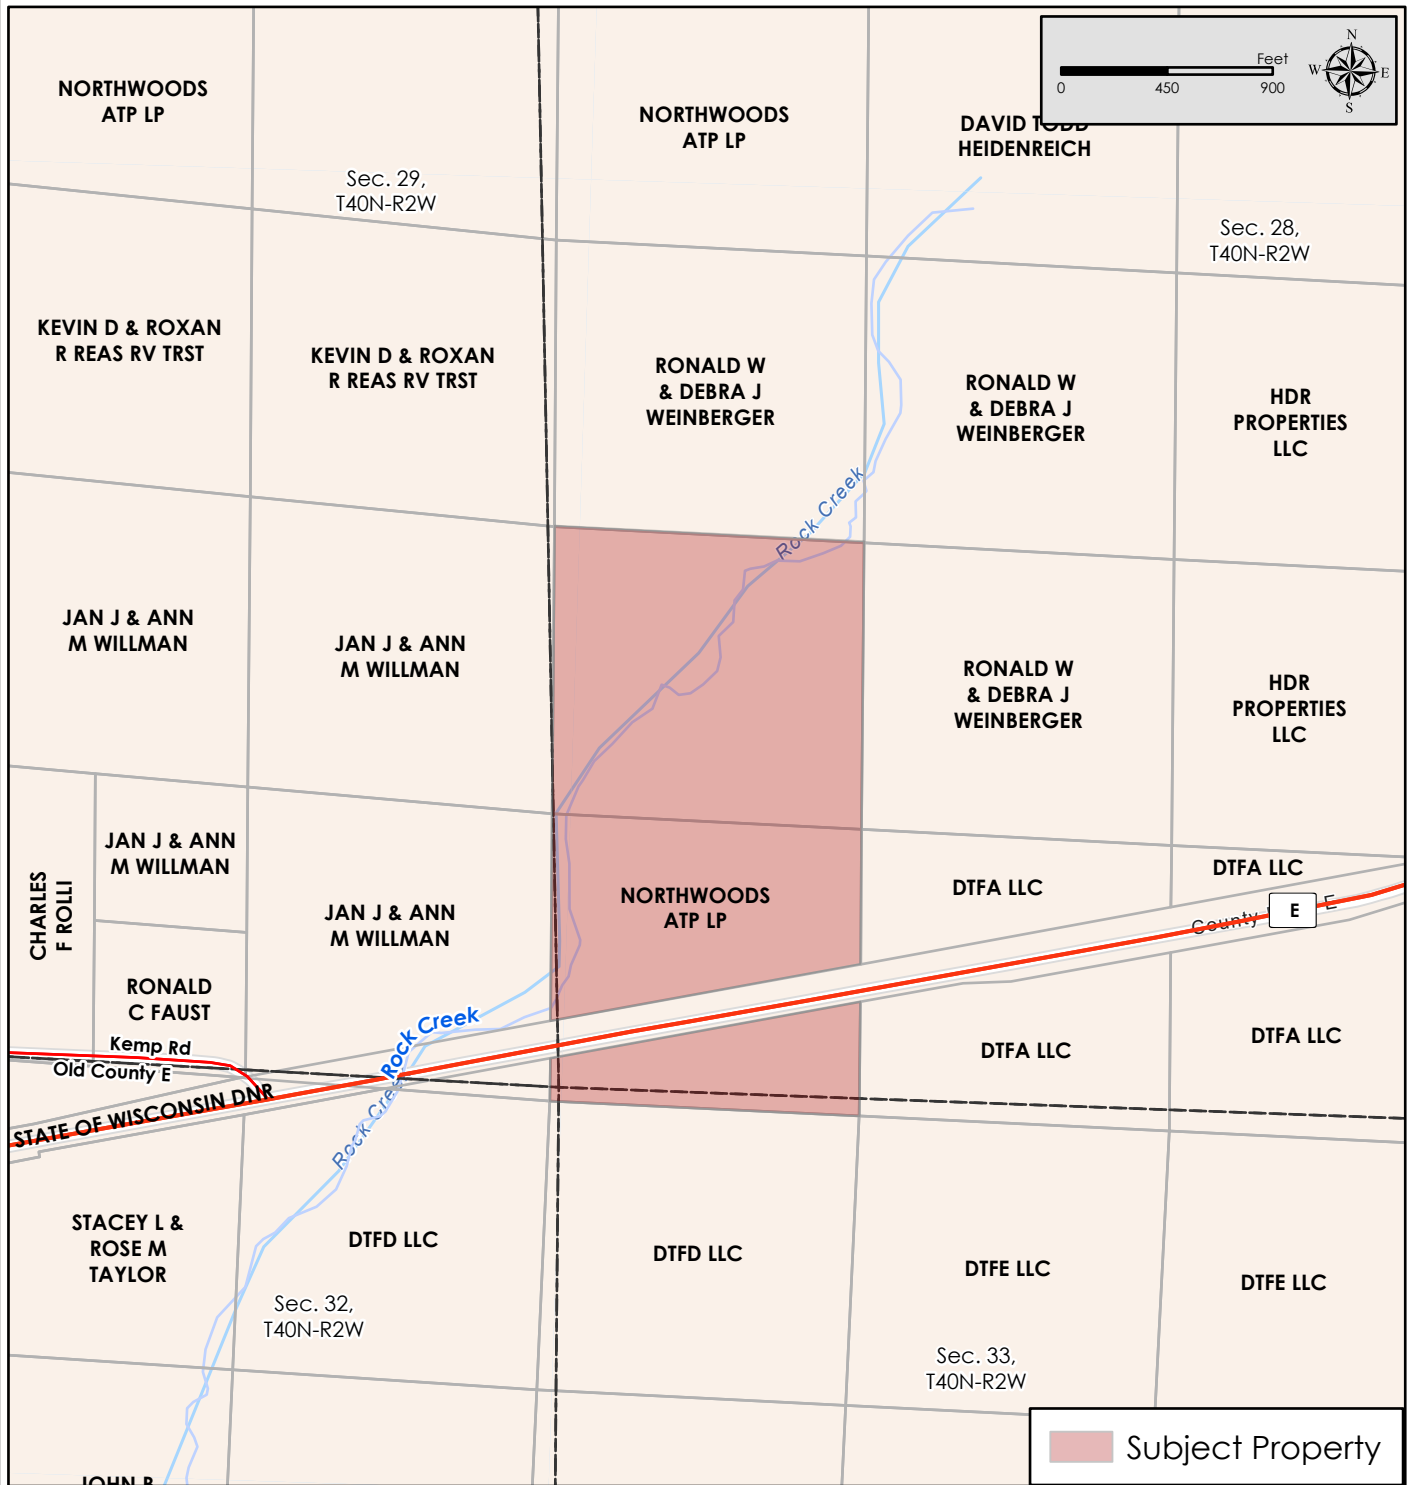

Property for Sale
77 Acre
Part of Sec. 28, T40N-R02W
Price Co., WI

Figure 2
Property Location Map

Map Disclaimer:

This map is intended to provide a visual representation of property and geographic features. It is not a legal survey but a depiction of the property based on reasonably available information suitable for the intended purposes. This map shows the approximate relative location of property boundaries but was not prepared by a professional land surveyor. The use of this map is limited to applications consistent with the intent and accuracy of the map and source data. It may not be sufficient or appropriate for legal, engineering, or surveying purposes. No guarantees or warranties are expressed. This map is not a survey of the actual boundary of any property this map depicts.