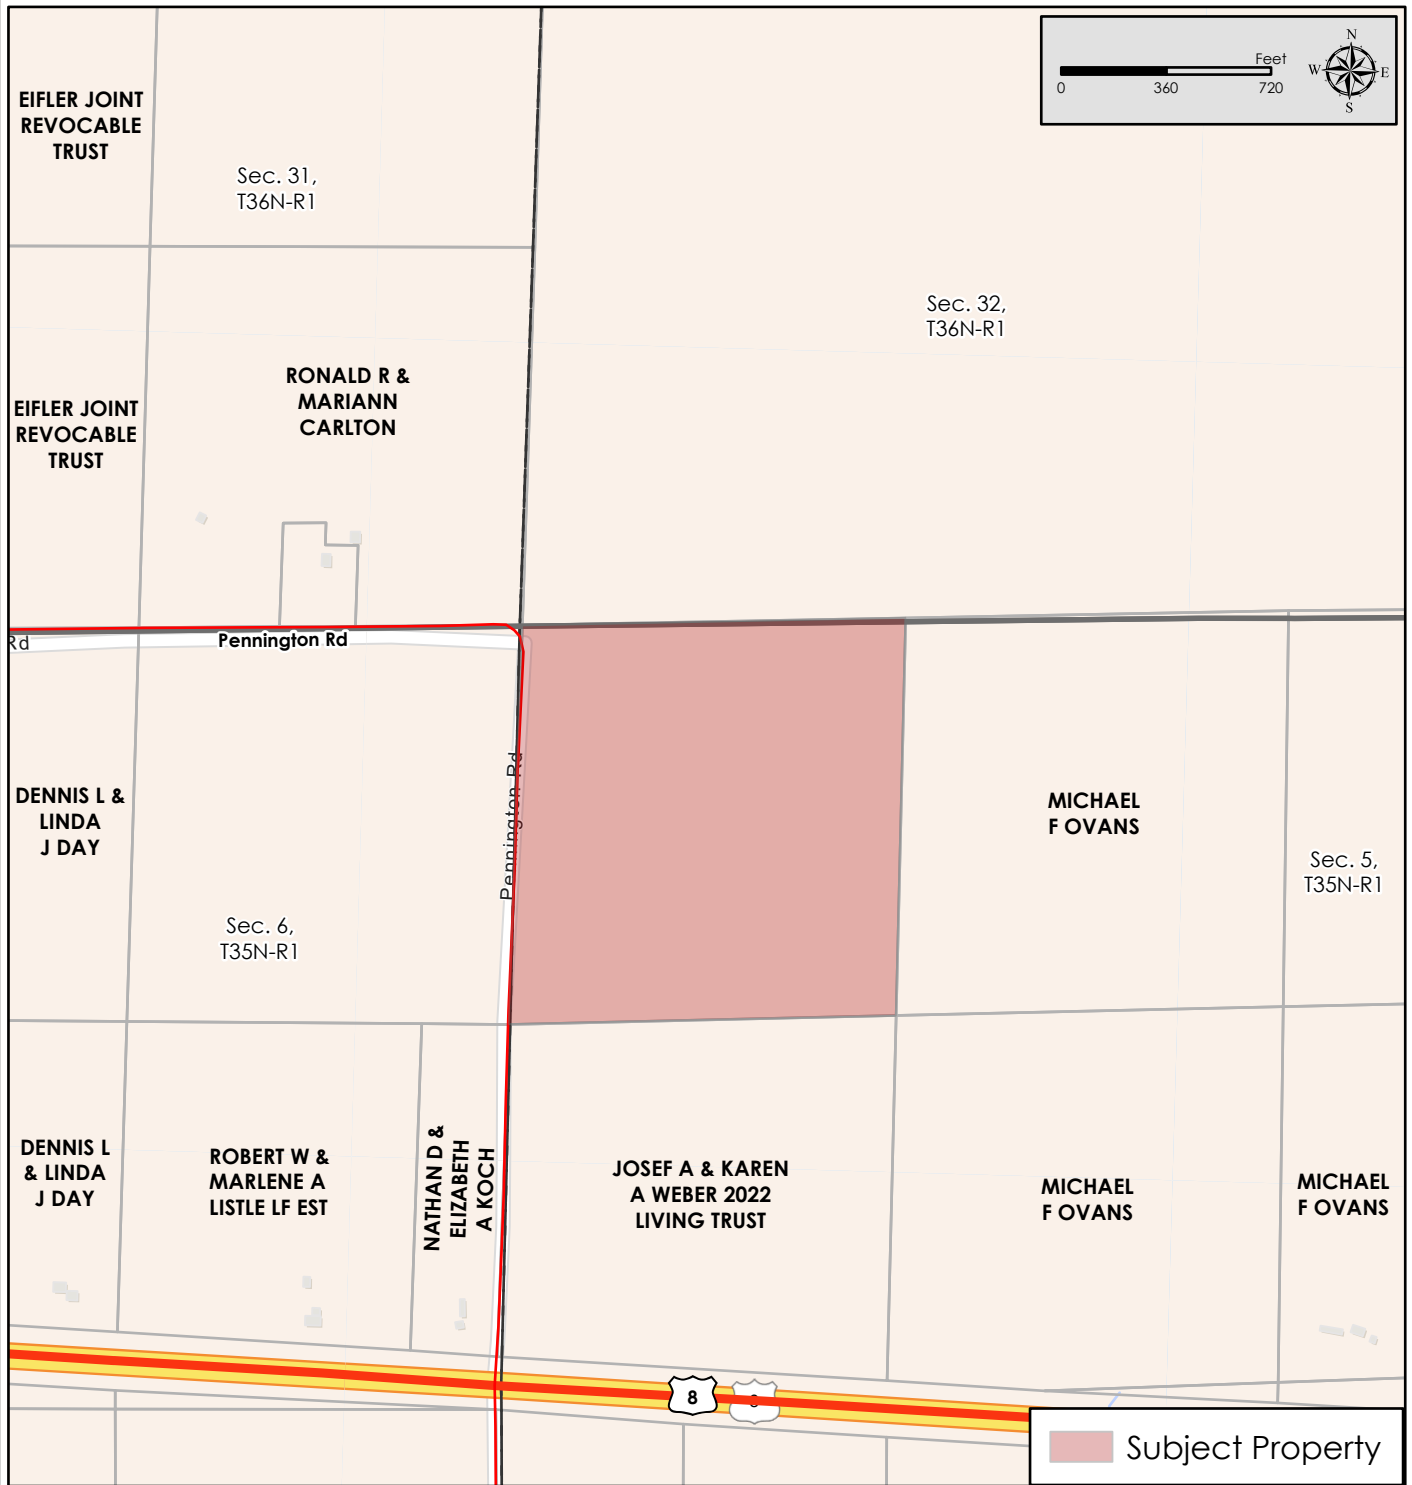

Property for Sale
41 Acre
Part of Sec. 05, T35N-R01E
Price Co., WI

Figure 2
Property Location Map

Map Disclaimer:

This map is intended to provide a visual representation of property and geographic features. It is not a legal survey but a depiction of the property based on reasonably available information suitable for the intended purposes. This map shows the approximate relative location of property boundaries but was not prepared by a professional land surveyor. The use of this map is limited to applications consistent with the intent and accuracy of the map and source data. It may not be sufficient or appropriate for legal, engineering, or surveying purposes. No guarantees or warranties are expressed. This map is not a survey of the actual boundary of any property this map depicts.